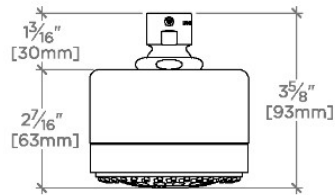

UNIVERSAL

USH203

Universal Modern 3 1/4" Showerhead with Adjustable Spray

SHOWN IN UNIVERSAL MODERN 3 1/4" SHOWERHEAD WITH ADJUSTABLE SPRAY | USH203

TECHNICAL DETAILS

Adjustable Versus Fixed Spray: Adjustable Spray
 Flow Restriction Options: 1.5, 1.75, 2.0
 Inlet Connection Size: 1/2"
 Inlet Connection Type: Female NPT
 Pivot: Y
 Primary Material: Brass
 Restricted Maximum Flow Rate: 1.75 gpm
 Water Pressure Maximum: 85.0 psi
 Water Pressure Minimum: 20.0 psi
 Water Pressure Recommended: 45.0 psi

Swiveling 3 1/4" showerhead

Adjustable showerhead features three spray patterns

Stocked in Brass, Chrome and Nickel

Showerhead available in 1.75gpm (6.6L/min) flow rate

CERTIFICATIONS

PRODUCT (NOTES)

Universal Modern 3 1/4" Showerhead with Adjustable Spray

CEILING VIEW SCALE: 3"=1'-0"

SPRAY PATTERNS

FRONT VIEW SCALE: 3"=1'-0"

SIDE VIEW

SCALE: 3"=1'-0"