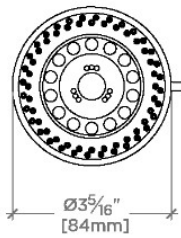

UNIVERSAL

USH203

Universal Modern 3 1/4" Showerhead with Adjustable Spray

SHOWN IN UNIVERSAL MODERN 3 1/4" SHOWERHEAD WITH ADJUSTABLE SPRAY | USH203

TECHNICAL DETAILS

Adjustable Versus Fixed Spray: Adjustable Spray
 Flow Restriction Options: 1.5, 1.75, 2.0
 Inlet Connection Size: 1/2"
 Inlet Connection Type: Female NPT
 Pivot: Y
 Primary Material: Brass
 Restricted Maximum Flow Rate: 1.75 gpm
 Water Pressure Maximum: 85.0 psi
 Water Pressure Minimum: 20.0 psi
 Water Pressure Recommended: 45.0 psi

CODES & STANDARDS

USH203X, ASME A112.18.1/CSA B125.1, CEC(1.5GPM & 1.75GPM Only), WaterSense(1.5GPM, 1.75GPM & 2.0GPM Only), DOE, State of MA

PRODUCT FEATURES

Compatible with an assortment of Waterworks arms and flanges, sold separately

Swiveling 3 1/4" showerhead

Adjustable showerhead features three spray patterns

Stocked in Brass, Chrome and Nickel

Showerhead available in 1.75gpm (6.6L/min) flow rate

CERTIFICATIONS

PRODUCT (NOTES)

Universal Modern 3 1/4" Showerhead with Adjustable Spray

CEILING VIEW SCALE: 3"=1'-0"

SPRAY PATTERNS

FRONT VIEW SCALE: 3"=1'-0"

SIDE VIEW

SCALE: 3"=1'-0"