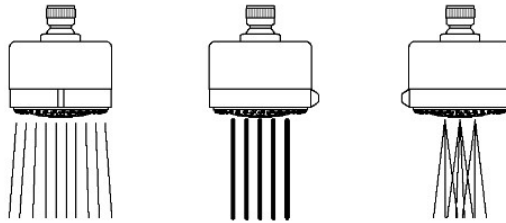

UNIVERSAL

USH203

Universal Modern 3 1/4" Showerhead with Adjustable Spray

SHOWN IN UNIVERSAL MODERN 3 1/4" SHOWERHEAD WITH ADJUSTABLE SPRAY | USH203

TECHNICAL DETAILS

Adjustable Versus Fixed Spray: Adjustable Spray
 Flow Restriction Options: 1.5, 1.75, 2.0
 Inlet Connection Size: 1/2"
 Inlet Connection Type: Female NPT
 Pivot: Y
 Primary Material: Brass
 Restricted Maximum Flow Rate: 1.75 gpm
 Water Pressure Maximum: 85.0 psi
 Water Pressure Minimum: 20.0 psi
 Water Pressure Recommended: 45.0 psi

Swiveling 3 1/4" showerhead

Adjustable showerhead features three spray patterns

Stocked in Brass, Chrome and Nickel

Showerhead available in 1.75gpm (6.6L/min) flow rate

CERTIFICATIONS

PRODUCT (NOTES)

Universal Modern 3 1/4" Showerhead with Adjustable Spray

CEILING VIEW SCALE: 3"=1'-0"

SPRAY PATTERNS

FRONT VIEW SCALE: 3"=1'-0"

SIDE VIEW

SCALE: 3"=1'-0"