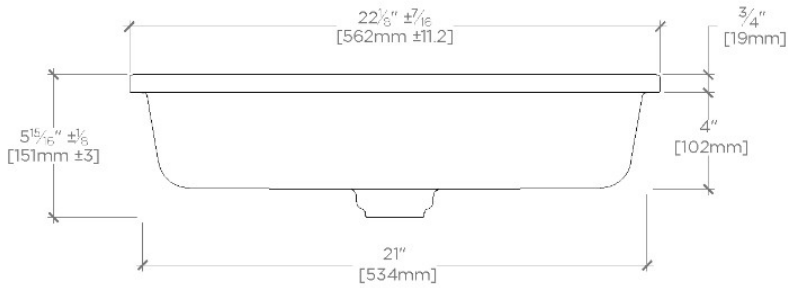

TECHNICAL DETAILS

ADA Compliance: When installed per ADA guidelines
Depth/Width: 411 mm
Drain Hole Depth: 44 mm
Drain Hole Diameter: 44 mm
Height: 151 mm
Installation Type: Undermount
Length: 562 mm
Material Wall Thickness: 19 mm
Overflow Opening: Yes
Primary Material: Vitreous China
Suggested Application: Bath

Manchester

MRLVRW

Manchester Undermount Rectangular Flat Bottom Vitreous
China Lavatory Glazed 22 1/8" x 16 3/16" x 5 15/16"

TOP VIEW

SCALE: 1/2"=1'-0"

FRONT VIEW

SCALE: 1/2"=1'-0"

SIDE VIEW

SCALE: 1/2"=1'-0"

DIMENSIONAL TOLERANCE: +/- 2%