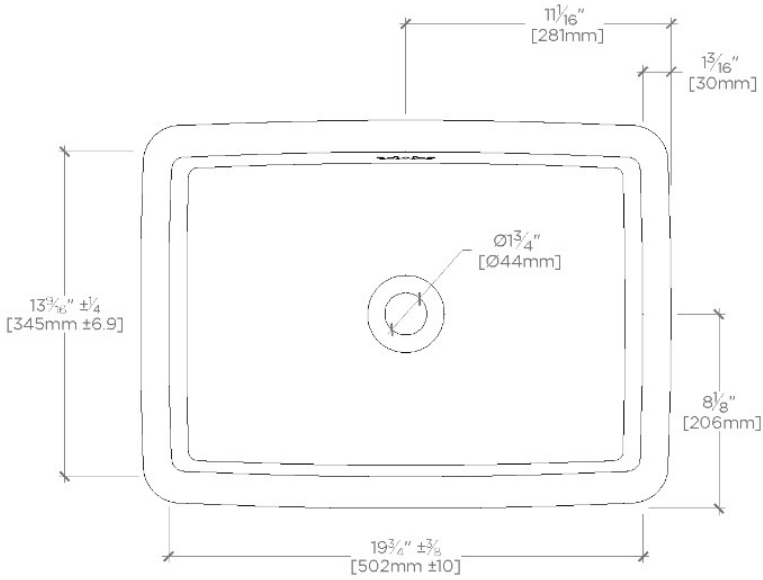

TECHNICAL DETAILS

ADA Compliance: When installed per ADA guidelines
Depth/Width: 411 mm
Drain Hole Depth: 44 mm
Drain Hole Diameter: 44 mm
Height: 151 mm
Installation Type: Undermount
Length: 562 mm
Material Wall Thickness: 19 mm
Overflow Opening: Yes
Primary Material: Vitreous China
Suggested Application: Bath

CODES & STANDARDS

PRODUCT FEATURES

This lavatory is made of vitreous china, which produces a strong, non porous, high gloss product

Hand crafted in the United States

CERTIFICATIONS

Dimensions of sinks are nominal and are subject to slight variation.
PRODUCT (NOTES)

Manchester

MRLVRW

Manchester Undermount Rectangular Flat Bottom Vitreous
China Lavatory Glazed 22 1/8" x 16 3/16" x 5 15/16"

TOP VIEW

SCALE: 1/2"=1'-0"

FRONT VIEW

SCALE: 1/2"=1'-0"

SIDE VIEW

SCALE: 1/2"=1'-0"

DIMENSIONAL TOLERANCE: +/- 2%