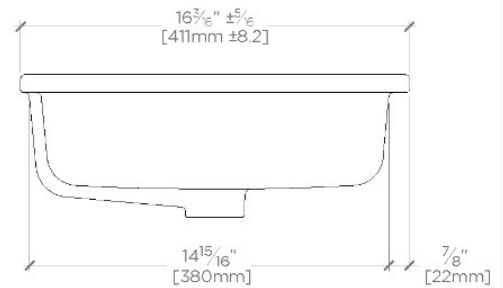

TECHNICAL DETAILS

ADA Compliance: When installed per ADA guidelines
Depth/Width: 411 mm
Drain Hole Depth: 44 mm
Drain Hole Diameter: 44 mm
Height: 151 mm
Installation Type: Undermount
Length: 562 mm
Material Wall Thickness: 19 mm
Overflow Opening: Yes
Primary Material: Vitreous China
Suggested Application: Bath

Manchester

MRLVRW

Manchester Undermount Rectangular Flat Bottom Vitreous
China Lavatory Glazed 22 1/8" x 16 3/16" x 5 15/16"

TOP VIEW

SCALE: 1/2"=1'-0"

FRONT VIEW

SCALE: 1/2"=1'-0"

SIDE VIEW

SCALE: 1/2"=1'-0"

DIMENSIONAL TOLERANCE: +/- 2%