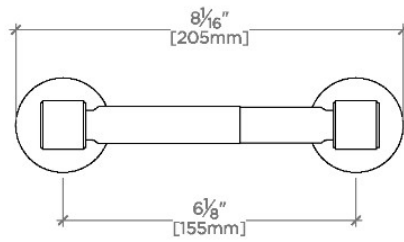

CODES & STANDARDS

PRODUCT FEATURES

All Wall Mounting Hardware Included

Brass Construction

Spring Loaded Roller

Stocked in Chrome, Nickel, Brass, and Matte Nickel

CERTIFICATIONS

PRODUCT (NOTES)

TOP VIEW

SCALE: 3"=1'-0"

FRONT VIEW

SCALE: 3"=1'-0"

SIDE VIEW

SCALE: 3"=1'-0"