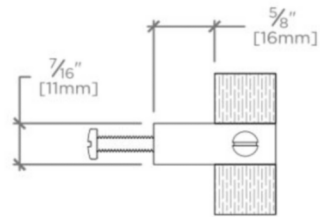

# WATERWORKS

**MUIR**

**MUHW02**

Muir 1 1/2" Metal and Walnut Knob

MOUNTING HARDWARE INCLUDED		
STYLE #	DESCRIPTION	QTY
998945	Service Parts 8-32 1" Truss Head Machine Screw, Combo, Slotted	1
998946	Service Parts 8-32 1/2" Truss Head Machine Screw, Combo, Slotted	1

TOP VIEW SCALE: 6"=1'-0"

ISO VIEW SCALE: 6"=1'-0"

FRONT VIEW SCALE: 6"=1'-0"

SIDE VIEW SCALE: 6"=1'-0"