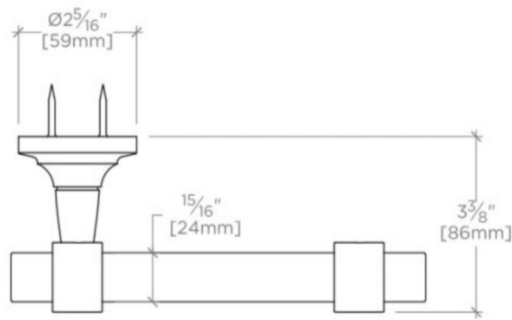

OPUS

Opus Wall Mounted One Arm Paper Holder

OPPH19

TECHNICAL DETAILS

Installation Type: Wall Mounted
Primary Material: Brass ends with glass bar
Suggested Application: Bath

INSPIRATION

Opus incorporates a range of sophisticated aesthetic notes, with graceful curves that create a jewel-like refinement.

PRODUCT FEATURES

Made of Brass
Single Glass Arm
Hand Polished
5 lb

Opus Wall Mounted One Arm Paper Holder

TOP VIEW

SCALE: 3"=1'-0"

FRONT VIEW

SCALE: 3"=1'-0"

SIDE VIEW

SCALE: 3"=1'-0"