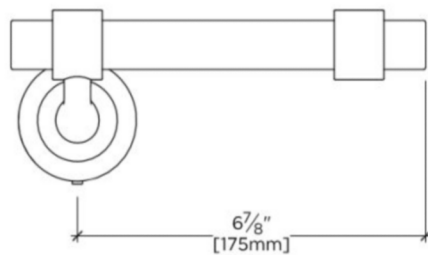

OPUS

Opus Wall Mounted One Arm Paper Holder

OPPH19

TECHNICAL DETAILS

Installation Type: Wall Mounted
Primary Material: Brass ends with glass bar
Suggested Application: Bath

INSPIRATION

Opus incorporates a range of sophisticated aesthetic notes, with graceful curves that create a jewel-like refinement.

PRODUCT FEATURES

Made of Brass
Single Glass Arm
Hand Polished
5 lb

Opus Wall Mounted One Arm Paper Holder

TOP VIEW

SCALE: 3"=1'-0"

FRONT VIEW

SCALE: 3"=1'-0"

SIDE VIEW

SCALE: 3"=1'-0"