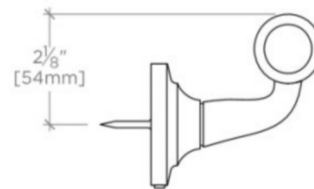

OPUS

Opus Wall Mounted One Arm Paper Holder

OPPH19

TECHNICAL DETAILS

Installation Type: Wall Mounted
Primary Material: Brass ends with glass bar
Suggested Application: Bath

INSPIRATION

Opus incorporates a range of sophisticated aesthetic notes, with graceful curves that create a jewel-like refinement.

PRODUCT FEATURES

Made of Brass
Single Glass Arm
Hand Polished
5 lb

Opus Wall Mounted One Arm Paper Holder

TOP VIEW

SCALE: 3"=1'-0"

FRONT VIEW

SCALE: 3"=1'-0"

SIDE VIEW

SCALE: 3"=1'-0"