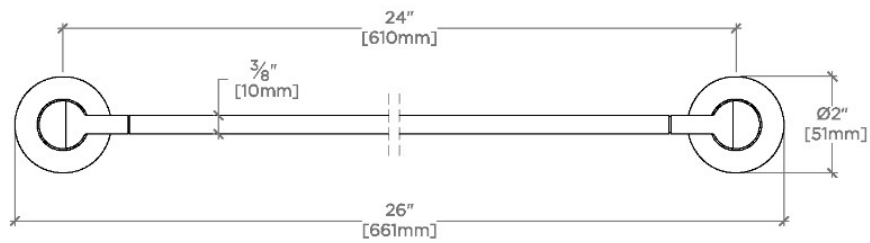

### TECHNICAL DETAILS

Escutcheon Primary Material: Brass  
Installation Type: Wall Mounted  
Primary Material: Brass  
Suggested Application: Bath

## FINOT

NTB24S

Finot Slope 24" Towel Bar

TOP VIEW

SCALE: 3"=1'-0"

FRONT VIEW

SCALE: 3"=1'-0"

SIDE VIEW