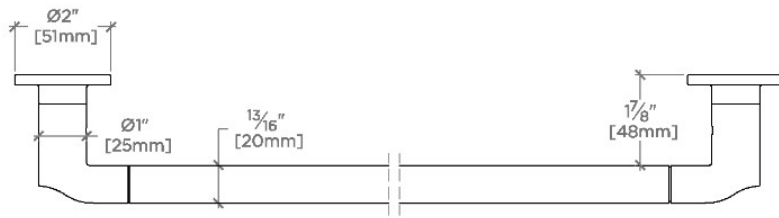

## FINOT

NTB24S

Finot Slope 24" Towel Bar

TOP VIEW

SCALE: 3"=1'-0"

FRONT VIEW

SCALE: 3"=1'-0"

SIDE VIEW