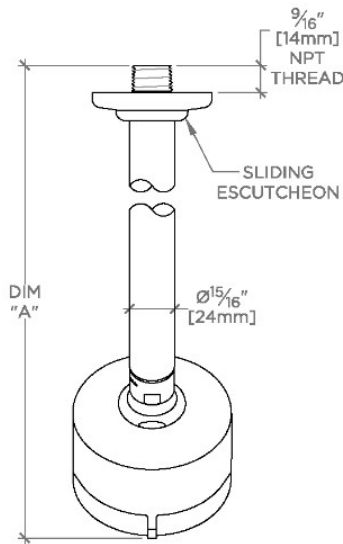

Ludlow

LDS235

Ludlow 3 1/4" Showerhead with Adjustable Spray with 8" Wall Mounted 45 Degree Shower Arm

SHOWN IN LUDLOW 3 1/4" SHOWERHEAD WITH ADJUSTABLE SPRAY WITH 8" WALL MOUNTED 45 DEGREE SHOWER ARM | LDS235

TECHNICAL DETAILS

Adjustable Versus Fixed Spray: Adjustable Spray
 Fittings Hole Diameter: 32 mm
 Flow Restriction Options: 1.5, 1.75, 2.0
 Inlet Connection Size: 1/2"
 Inlet Connection Type: Male NPT
 Pivot: Y
 Primary Material: Brass
 Restricted Maximum Flow Rate: 6.6 liters/min
 Water Pressure Maximum: 6.0 bar
 Water Pressure Minimum: 1.5 bar
 Water Pressure Recommended: 3.0 bar

PRODUCT FEATURES

- Made of Brass
- Features a swivel 3 1/4" showerhead with three adjustable spray patterns
- Includes a 8" wall mounted 45 degree shower arm
- Stocked in Brass, Chrome and Nickel
- Showerhead available in 1.75gpm (6.6L/min) flow rate

CERTIFICATIONS

PRODUCT (NOTES)

Ludlow

LDS235

Ludlow 3 1/4" Showerhead with Adjustable Spray with 8" Wall Mounted 45 Degree Shower Arm

| STYLE NO. | DIM "A" | DIM "B" |
|-----------|-------------------|----------------|
| LDS234 | 9 13/16" [250mm] | 6 1/4" [158mm] |
| LDS235 | 11 13/16" [301mm] | 8 1/4" [209mm] |