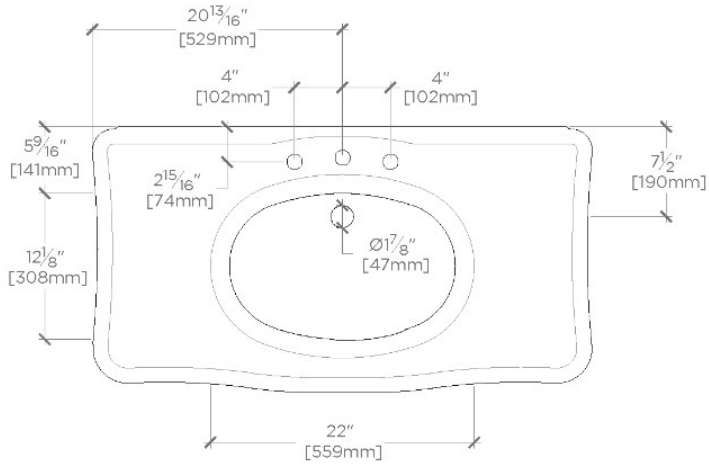

Belle Epoque

BECL42

Belle Epoque Two Leg Single Console 41 5/8" x 22 1/8" x 31 3/4"

SHOWN IN BELLE EPOQUE TWO LEG SINGLE CONSOLE 41 5/8" X 22 1/8" X 31 3/4" | BECL42

TECHNICAL DETAILS

ADA Compliance: No
Adjustable Levelers Feet: N
Depth/Width: 562 mm
Garbage Disposal: N
Height: 806 mm
Installation Type: Wall Mounted
Integrated Sensor Disk: N
Interior Finish Of Trapway: N
Length: 1057 mm
Number Of Legs: Two
Overflow Opening: Yes
Pivot: N
Sink Visibility: N
Sound Proofing: N
Spray Included In Unit: N
Suggested Application: Bath

INSPIRATION

CODES & STANDARDS

Code # BECL42:

PRODUCT FEATURES

Made of durable fine fire clay.

Pre-drilled with 3-Hole, 8" Spread

Not available in Custom Sizes

CERTIFICATIONS

Slab and sink top are included
PRODUCT (NOTES)

Belle Epoque

BECL42

Belle Epoque Two Leg Single Console 41 5/8" x 22 1/8" x 31 3/4"

TOP VIEW

SCALE: 3/4"=1'-0"

FRONT VIEW

SCALE: 3/4"=1'-0"

SIDE VIEW

SCALE: 3/4"=1'-0"