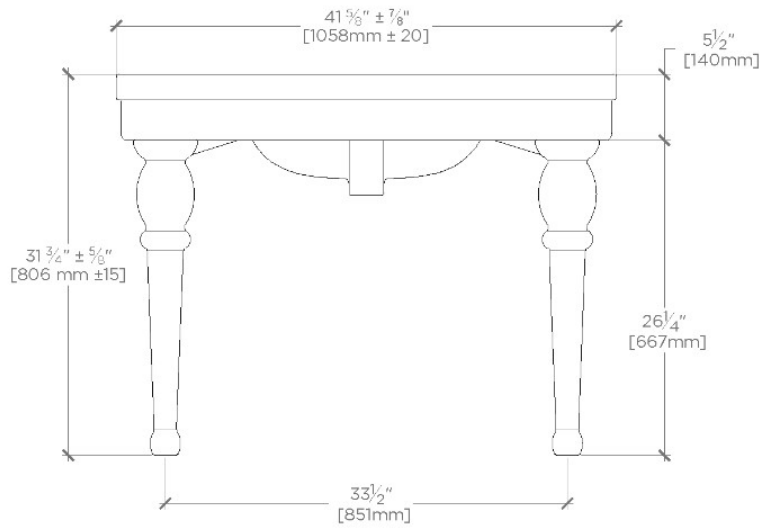

Belle Epoque

BECL42

Belle Epoque Two Leg Single Console 41 5/8" x 22 1/8" x 31 3/4"

SHOWN IN BELLE EPOQUE TWO LEG SINGLE CONSOLE 41 5/8" X 22 1/8" X 31 3/4" | BECL42

TECHNICAL DETAILS

ADA Compliance: No
Adjustable Levelers Feet: N
Depth/Width: 562 mm
Garbage Disposal: N
Height: 806 mm
Installation Type: Wall Mounted
Integrated Sensor Disk: N
Interior Finish Of Trapway: N
Length: 1057 mm
Number Of Legs: Two
Overflow Opening: Yes
Pivot: N
Sink Visibility: N
Sound Proofing: N
Spray Included In Unit: N
Suggested Application: Bath

INSPIRATION

CODES & STANDARDS

Code # BECL42:

PRODUCT FEATURES

Made of durable fine fire clay.

Pre-drilled with 3-Hole, 8" Spread

Not available in Custom Sizes

CERTIFICATIONS

Slab and sink top are included
PRODUCT (NOTES)

Belle Epoque

BECL42

Belle Epoque Two Leg Single Console 41 5/8" x 22 1/8" x 31 3/4"

TOP VIEW

SCALE: 3/4"=1'-0"

FRONT VIEW

SCALE: 3/4"=1'-0"

SIDE VIEW

SCALE: 3/4"=1'-0"