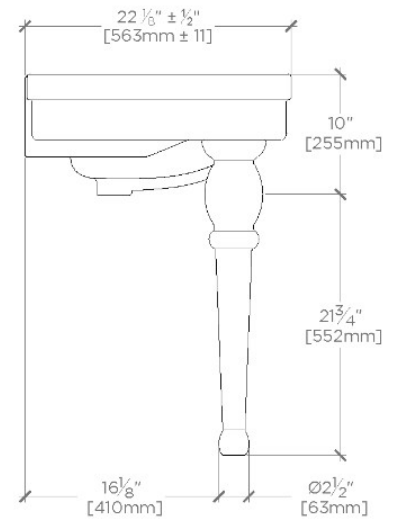

Belle Epoque

BECL42

Belle Epoque Two Leg Single Console 41 5/8" x 22 1/8" x 31 3/4"

SHOWN IN BELLE EPOQUE TWO LEG SINGLE CONSOLE 41 5/8" X 22 1/8" X 31 3/4" | BECL42

TECHNICAL DETAILS

ADA Compliance: No
Adjustable Levelers Feet: N
Depth/Width: 562 mm
Garbage Disposal: N
Height: 806 mm
Installation Type: Wall Mounted
Integrated Sensor Disk: N
Interior Finish Of Trapway: N
Length: 1057 mm
Number Of Legs: Two
Overflow Opening: Yes
Pivot: N
Sink Visibility: N
Sound Proofing: N
Spray Included In Unit: N
Suggested Application: Bath

INSPIRATION

CODES & STANDARDS

Code # BECL42:

PRODUCT FEATURES

Made of durable fine fire clay.

Pre-drilled with 3-Hole, 8" Spread

Not available in Custom Sizes

CERTIFICATIONS

Slab and sink top are included
PRODUCT (NOTES)

Belle Epoque

BECL42

Belle Epoque Two Leg Single Console 41 5/8" x 22 1/8" x 31 3/4"

TOP VIEW

SCALE: 3/4"=1'-0"

FRONT VIEW

SCALE: 3/4"=1'-0"

SIDE VIEW

SCALE: 3/4"=1'-0"