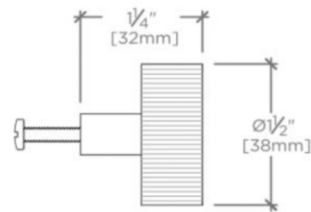

Muir 1 1/2" Metal and Walnut Inset Knob

| MOUNTING HARDWARE INCLUDED | | |
|----------------------------|--|-----|
| STYLE # | DESCRIPTION | QTY |
| 998945 | Service Parts 8-32 1" Truss Head Machine Screw, Combo, Slotted | 1 |
| 998946 | Service Parts 8-32 1/2" Truss Head Machine Screw, Combo, Slotted | 1 |

TOP VIEW SCALE: 6"=1'-0"

ISO VIEW SCALE: 6"=1'-0"

FRONT VIEW SCALE: 6"=1'-0"

SIDE VIEW SCALE: 6"=1'-0"