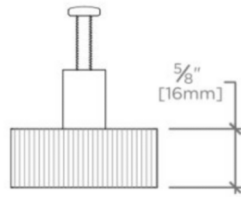

Muir 1 1/2" Metal and Walnut Inset Knob

| MOUNTING HARDWARE INCLUDED | | |
|----------------------------|--|-----|
| STYLE # | DESCRIPTION | QTY |
| 998945 | Service Parts 8-32 1" Truss Head Machine Screw, Combo, Slotted | 1 |
| 998946 | Service Parts 8-32 1/2" Truss Head Machine Screw, Combo, Slotted | 1 |

TOP VIEW SCALE: 6"=1'-0"

ISO VIEW SCALE: 6"=1'-0"

FRONT VIEW SCALE: 6"=1'-0"

SIDE VIEW SCALE: 6"=1'-0"