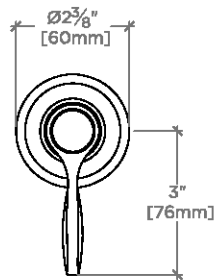

EASTON

EAVC72

Easton Vintage Volume Control Valve Trim with Metal Lever Handle

SHOWN IN EASTON VINTAGE VOLUME CONTROL VALVE TRIM WITH METAL LEVER HANDLE | EAVC72

TECHNICAL DETAILS

ADA Compliance: Yes
Depth/Width: 3 1/2"
Height: 2 1/2"
Index Color Finish And Material: Metal
Integrated Diverter: N
Length: 2 1/2"
Primary Material: Brass
Suggested Application: Bath

CODES & STANDARDS

ASME A112.18.1/CSA B125.1, State of MA

PRODUCT FEATURES

CERTIFICATIONS

PRODUCT (NOTES)

Valve sold separately.

Easton Vintage Volume Control Valve Trim with Metal Lever Handle

TOP VIEW SCALE: 3"=1'-0"

FRONT VIEW SCALE: 3"=1'-0"

SIDE VIEW SCALE: 3"=1'-0"