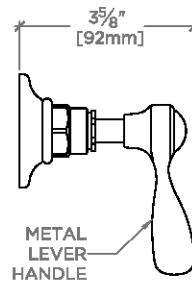

EASTON

EAVC72

Easton Vintage Volume Control Valve Trim with Metal Lever Handle

SHOWN IN EASTON VINTAGE VOLUME CONTROL VALVE TRIM WITH METAL LEVER HANDLE | EAVC72

TECHNICAL DETAILS

ADA Compliance: Yes
Depth/Width: 3 1/2"
Height: 2 1/2"
Index Color Finish And Material: Metal
Integrated Diverter: N
Length: 2 1/2"
Primary Material: Brass
Suggested Application: Bath

CODES & STANDARDS

ASME A112.18.1/CSA B125.1, State of MA

PRODUCT FEATURES

CERTIFICATIONS

PRODUCT (NOTES)

Valve sold separately.

Easton Vintage Volume Control Valve Trim with Metal Lever Handle

TOP VIEW SCALE: 3"=1'-0"

FRONT VIEW SCALE: 3"=1'-0"

SIDE VIEW SCALE: 3"=1'-0"