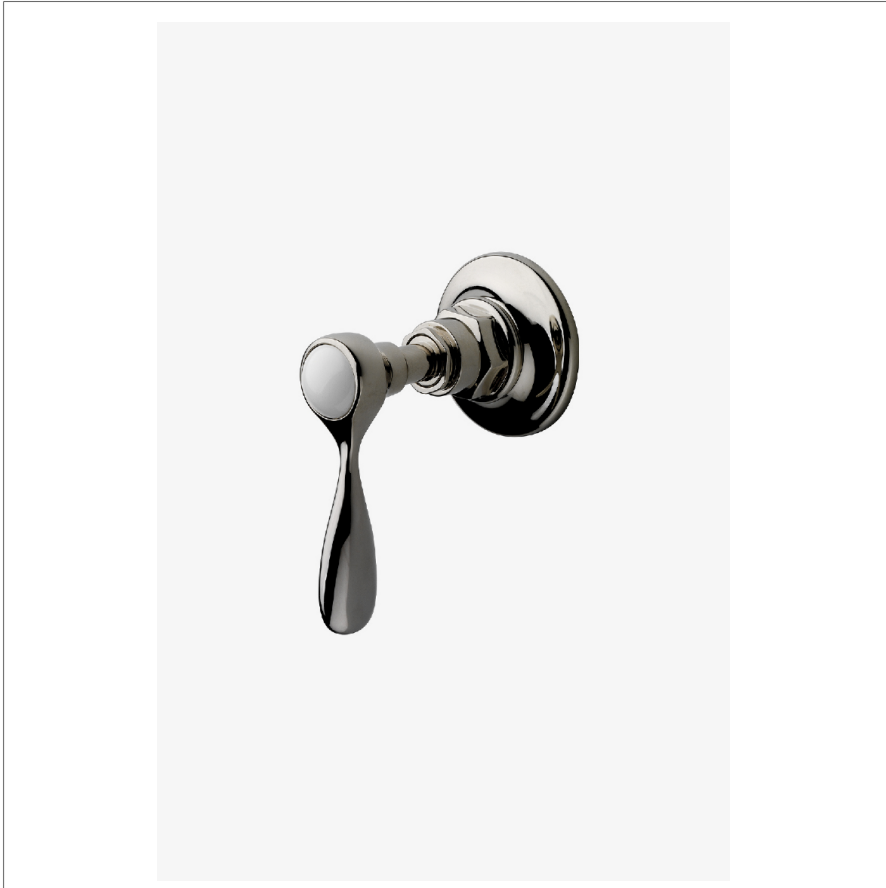

EASTON

EAVC72

Easton Vintage Volume Control Valve Trim with Metal Lever Handle

SHOWN IN EASTON VINTAGE VOLUME CONTROL VALVE TRIM WITH METAL LEVER HANDLE | EAVC72

TECHNICAL DETAILS

ADA Compliance: Yes
Depth/Width: 3 1/2"
Height: 2 1/2"
Index Color Finish And Material: Metal
Integrated Diverter: N
Length: 2 1/2"
Primary Material: Brass
Suggested Application: Bath

INSPIRATION

Rooted in classical Edwardian design, Easton is our most expansive collection—offering a comprehensive family of pieces that bring polished detail and timeless tradition to any setting. Revered for its exquisite proportions and impeccable scale, Easton is a trusted choice among designers.

CODES & STANDARDS

ASME A112.18.1/CSA B125.1, State of MA

PRODUCT FEATURES

CERTIFICATIONS

PRODUCT (NOTES)

Valve sold separately.

Easton Vintage Volume Control Valve Trim with Metal Lever Handle

TOP VIEW SCALE: 3"=1'-0"

FRONT VIEW SCALE: 3"=1'-0"

SIDE VIEW SCALE: 3"=1'-0"