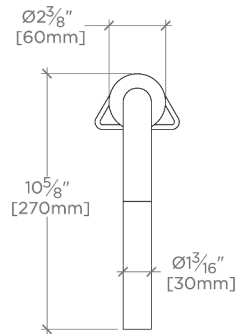

WATERWORKS

FINOT

NKM210

Two Hole Kitchen Mixer

TOP VIEW

SCALE: 1 1/2"=1'-0"