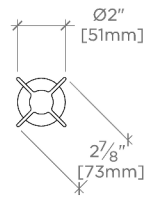

FINOT

Two Hole Kitchen Mixer

NKM210

SHOWN IN TWO HOLE KITCHEN MIXER | NKM210

TECHNICAL DETAILS

Depth/Width: 14.53"
Height: 14.53"
Length: 20.67"

INSPIRATION

Finot seamlessly blends meticulous details with contemporary sensibility. A true integration of design and engineering expertise, this collection is comprised of parts that are decisively cast and forged to achieve painstaking precision and refinement.

SCALE: 1 1/2"=1'-0"

SPRAY OPERATION

FRONT VIEW

SCALE: 1 1/2"=1'-0"

SIDE VIEW

SCALE: 1 1/2"=1'-0"