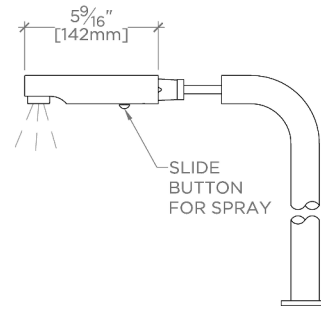

FINOT

Two Hole Kitchen Mixer

NKM210

SHOWN IN TWO HOLE KITCHEN MIXER | NKM210

TECHNICAL DETAILS

Depth/Width: 14.53"
Height: 14.53"
Length: 20.67"

INSPIRATION

Finot seamlessly blends meticulous details with contemporary sensibility. A true integration of design and engineering expertise, this collection is comprised of parts that are decisively cast and forged to achieve painstaking precision and refinement.

CODES & STANDARDS

PRODUCT FEATURES

Cross Handle

The pull-out spray faucet switches between an aerated stream and a jet spray, with a sliding button that locks the spray mode.

The handle is recommended for right-side installation. The progressive valve operates clockwise from off to cold to hot.

Stocked in Chrome, Nickel, Brass and Dark Nickel

CERTIFICATIONS

PRODUCT (NOTES)

WATERWORKS

FINOT

NKM210

Two Hole Kitchen Mixer

TOP VIEW

SCALE: 1 1/2"=1'-0"

SPRAY OPERATION

FRONT VIEW

SCALE: 1 1/2"=1'-0"

SIDE VIEW

SCALE: 1 1/2"=1'-0"