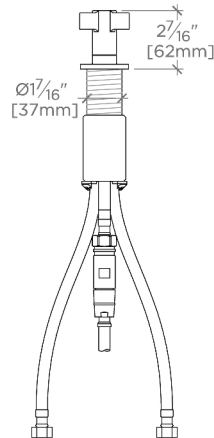

FINOT

Two Hole Kitchen Mixer

NKM210

SHOWN IN TWO HOLE KITCHEN MIXER | NKM210

TECHNICAL DETAILS

Depth/Width: 14.53"
Height: 14.53"
Length: 20.67"

INSPIRATION

Finot seamlessly blends meticulous details with contemporary sensibility. A true integration of design and engineering expertise, this collection is comprised of parts that are decisively cast and forged to achieve painstaking precision and refinement.

CODES & STANDARDS

PRODUCT FEATURES

Cross Handle

The pull-out spray faucet switches between an aerated stream and a jet spray, with a sliding button that locks the spray mode.

The handle is recommended for right-side installation. The progressive valve operates clockwise from off to cold to hot.

Stocked in Chrome, Nickel, Brass and Dark Nickel

CERTIFICATIONS

PRODUCT (NOTES)

WATERWORKS

FINOT

NKM210

Two Hole Kitchen Mixer

TOP VIEW

SCALE: 1 1/2"=1'-0"

SPRAY OPERATION

FRONT VIEW

SCALE: 1 1/2"=1'-0"

SIDE VIEW

SCALE: 1 1/2"=1'-0"