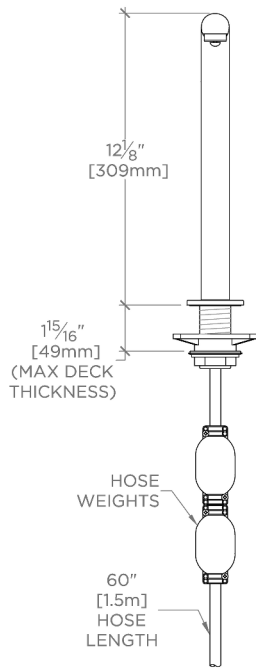

FINOT

Two Hole Kitchen Mixer

NKM210

SHOWN IN TWO HOLE KITCHEN MIXER | NKM210

TECHNICAL DETAILS

Depth/Width: 14.53"
Height: 14.53"
Length: 20.67"

INSPIRATION

Finot seamlessly blends meticulous details with contemporary sensibility. A true integration of design and engineering expertise, this collection is comprised of parts that are decisively cast and forged to achieve painstaking precision and refinement.

CODES & STANDARDS

PRODUCT FEATURES

Cross Handle

The pull-out spray faucet switches between an aerated stream and a jet spray, with a sliding button that locks the spray mode.

The handle is recommended for right-side installation. The progressive valve operates clockwise from off to cold to hot.

Stocked in Chrome, Nickel, Brass and Dark Nickel

CERTIFICATIONS

PRODUCT (NOTES)

WATERWORKS

FINOT

NKM210

Two Hole Kitchen Mixer

TOP VIEW

SCALE: 1 1/2"=1'-0"

SPRAY OPERATION

FRONT VIEW

SCALE: 1 1/2"=1'-0"

SIDE VIEW

SCALE: 1 1/2"=1'-0"