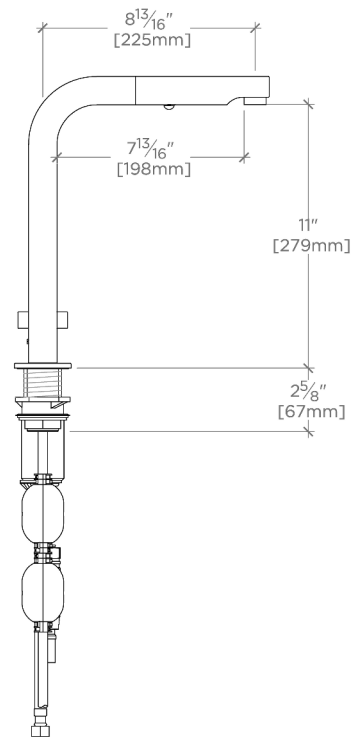

FINOT

Two Hole Kitchen Mixer

NKM210

SHOWN IN TWO HOLE KITCHEN MIXER | NKM210

TECHNICAL DETAILS

Depth/Width: 14.53"
Height: 14.53"
Length: 20.67"

INSPIRATION

Finot seamlessly blends meticulous details with contemporary sensibility. A true integration of design and engineering expertise, this collection is comprised of parts that are decisively cast and forged to achieve painstaking precision and refinement.

SCALE: 1 1/2"=1'-0"

SPRAY OPERATION

FRONT VIEW

SCALE: 1 1/2"=1'-0"

SIDE VIEW

SCALE: 1 1/2"=1'-0"