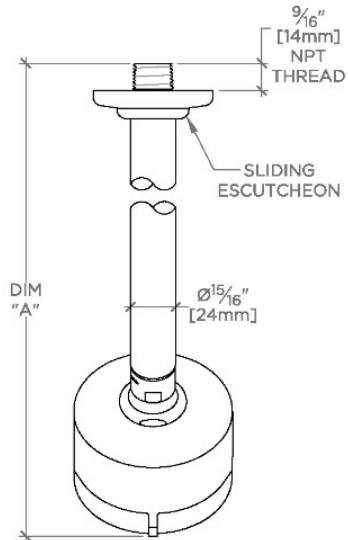

TECHNICAL DETAILS

Adjustable Versus Fixed Spray: Adjustable Spray
 Fittings Hole Diameter: 32 mm
 Flow Restriction Options: 1.5, 1.75, 2.0
 Inlet Connection Size: 1/2"
 Inlet Connection Type: Male NPT
 Pivot: Y
 Primary Material: Brass
 Restricted Maximum Flow Rate: 6.6 liters/min
 Water Pressure Maximum: 6.0 bar
 Water Pressure Minimum: 1.5 bar
 Water Pressure Recommended: 3.0 bar

PRODUCT FEATURES

- Made of Brass
- Features a swivel 3 1/4" showerhead with three adjustable spray patterns
- Includes a 6" wall mounted 45 degree shower arm
- Stocked in Brass, Chrome and Nickel
- Showerhead available in 1.75gpm (6.6L/min) flow rate

CERTIFICATIONS

PRODUCT (NOTES)

Ludlow

LDS234

Ludlow 3 1/4" Showerhead with Adjustable Spray with 6" Wall Mounted 45 Degree Shower Arm

TOP VIEW SCALE: 3"=1'-0"

STYLE NO.	DIM "A"	DIM "B"
LDS234	9 ¹³ / ₁₆ " [250mm]	6 ¹ / ₄ " [158mm]
LDS235	11 ¹³ / ₁₆ " [301mm]	8 ¹ / ₄ " [209mm]

SPRAY PATTERNS

FRONT VIEW SCALE: 3"=1'-0"

SIDE VIEW SCALE: 3"=1'-0"