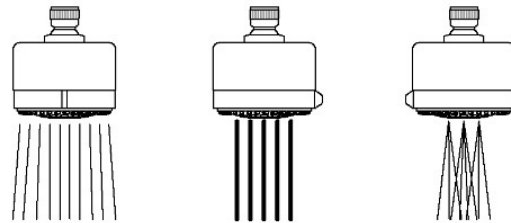

TECHNICAL DETAILS

Adjustable Versus Fixed Spray: Adjustable Spray
 Fittings Hole Diameter: 32 mm
 Flow Restriction Options: 1.5, 1.75, 2.0
 Inlet Connection Size: 1/2"
 Inlet Connection Type: Male NPT
 Pivot: Y
 Primary Material: Brass
 Restricted Maximum Flow Rate: 6.6 liters/min
 Water Pressure Maximum: 6.0 bar
 Water Pressure Minimum: 1.5 bar
 Water Pressure Recommended: 3.0 bar

PRODUCT FEATURES

- Made of Brass
- Features a swivel 3 1/4" showerhead with three adjustable spray patterns
- Includes a 6" wall mounted 45 degree shower arm
- Stocked in Brass, Chrome and Nickel
- Showerhead available in 1.75gpm (6.6L/min) flow rate

CERTIFICATIONS

PRODUCT (NOTES)

Ludlow

LDS234

Ludlow 3 1/4" Showerhead with Adjustable Spray with 6" Wall Mounted 45 Degree Shower Arm

TOP VIEW SCALE: 3"=1'-0"

STYLE NO.	DIM "A"	DIM "B"
LDS234	9 ¹³ / ₁₆ " [250mm]	6 ¹ / ₄ " [158mm]
LDS235	11 ¹³ / ₁₆ " [301mm]	8 ¹ / ₄ " [209mm]

SPRAY PATTERNS

FRONT VIEW SCALE: 3"=1'-0"

SIDE VIEW SCALE: 3"=1'-0"