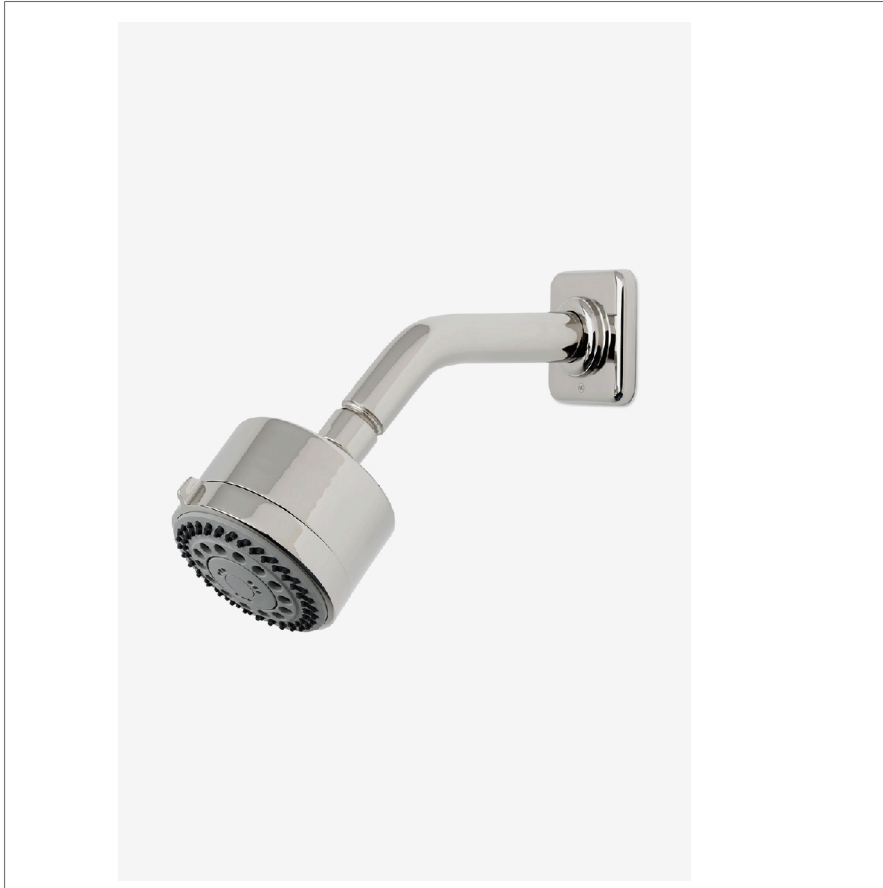

Ludlow

LDS234

Ludlow 3 1/4" Showerhead with Adjustable Spray with 6" Wall Mounted 45 Degree Shower Arm

SHOWN IN LUDLOW 3 1/4" SHOWERHEAD WITH ADJUSTABLE SPRAY WITH 6" WALL MOUNTED 45 DEGREE SHOWER ARM | LDS234

TECHNICAL DETAILS

Adjustable Versus Fixed Spray: Adjustable Spray
 Fittings Hole Diameter: 32 mm
 Flow Restriction Options: 1.5, 1.75, 2.0
 Inlet Connection Size: 1/2"
 Inlet Connection Type: Male NPT
 Pivot: Y
 Primary Material: Brass
 Restricted Maximum Flow Rate: 6.6 liters/min
 Water Pressure Maximum: 6.0 bar
 Water Pressure Minimum: 1.5 bar
 Water Pressure Recommended: 3.0 bar

PRODUCT FEATURES

- Made of Brass
- Features a swivel 3 1/4" showerhead with three adjustable spray patterns
- Includes a 6" wall mounted 45 degree shower arm
- Stocked in Brass, Chrome and Nickel
- Showerhead available in 1.75gpm (6.6L/min) flow rate

CERTIFICATIONS

PRODUCT (NOTES)

Ludlow

LDS234

Ludlow 3 1/4" Showerhead with Adjustable Spray with 6" Wall Mounted 45 Degree Shower Arm

TOP VIEW SCALE: 3"=1'-0"

STYLE NO.	DIM "A"	DIM "B"
LDS234	9 ¹³ / ₁₆ " [250mm]	6 ¹ / ₄ " [158mm]
LDS235	11 ¹³ / ₁₆ " [301mm]	8 ¹ / ₄ " [209mm]