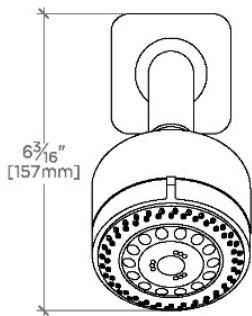

TECHNICAL DETAILS

Adjustable Versus Fixed Spray: Adjustable Spray
 Fittings Hole Diameter: 32 mm
 Flow Restriction Options: 1.5, 1.75, 2.0
 Inlet Connection Size: 1/2"
 Inlet Connection Type: Male NPT
 Pivot: Y
 Primary Material: Brass
 Restricted Maximum Flow Rate: 6.6 liters/min
 Water Pressure Maximum: 6.0 bar
 Water Pressure Minimum: 1.5 bar
 Water Pressure Recommended: 3.0 bar

PRODUCT FEATURES

- Made of Brass
- Features a swivel 3 1/4" showerhead with three adjustable spray patterns
- Includes a 6" wall mounted 45 degree shower arm
- Stocked in Brass, Chrome and Nickel
- Showerhead available in 1.75gpm (6.6L/min) flow rate

CERTIFICATIONS

PRODUCT (NOTES)

Ludlow

LDS234

Ludlow 3 1/4" Showerhead with Adjustable Spray with 6" Wall Mounted 45 Degree Shower Arm

TOP VIEW SCALE: 3"=1'-0"

STYLE NO.	DIM "A"	DIM "B"
LDS234	9 ¹³ / ₁₆ " [250mm]	6 ¹ / ₄ " [158mm]
LDS235	11 ¹³ / ₁₆ " [301mm]	8 ¹ / ₄ " [209mm]

SPRAY PATTERNS

FRONT VIEW SCALE: 3"=1'-0"

SIDE VIEW SCALE: 3"=1'-0"