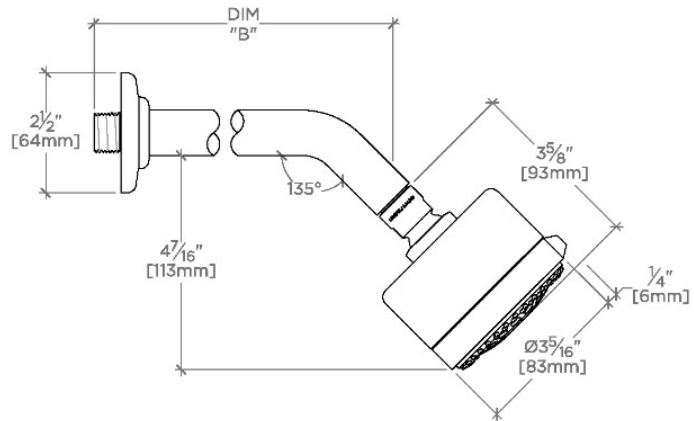

TECHNICAL DETAILS

Adjustable Versus Fixed Spray: Adjustable Spray
 Fittings Hole Diameter: 32 mm
 Flow Restriction Options: 1.5, 1.75, 2.0
 Inlet Connection Size: 1/2"
 Inlet Connection Type: Male NPT
 Pivot: Y
 Primary Material: Brass
 Restricted Maximum Flow Rate: 6.6 liters/min
 Water Pressure Maximum: 6.0 bar
 Water Pressure Minimum: 1.5 bar
 Water Pressure Recommended: 3.0 bar

PRODUCT FEATURES

- Made of Brass
- Features a swivel 3 1/4" showerhead with three adjustable spray patterns
- Includes a 6" wall mounted 45 degree shower arm
- Stocked in Brass, Chrome and Nickel
- Showerhead available in 1.75gpm (6.6L/min) flow rate

CERTIFICATIONS

PRODUCT (NOTES)

Ludlow

LDS234

Ludlow 3 1/4" Showerhead with Adjustable Spray with 6" Wall Mounted 45 Degree Shower Arm

TOP VIEW SCALE: 3"=1'-0"

STYLE NO.	DIM "A"	DIM "B"
LDS234	9 ¹³ / ₁₆ " [250mm]	6 ¹ / ₄ " [158mm]
LDS235	11 ¹³ / ₁₆ " [301mm]	8 ¹ / ₄ " [209mm]

SPRAY PATTERNS

FRONT VIEW SCALE: 3"=1'-0"

SIDE VIEW SCALE: 3"=1'-0"