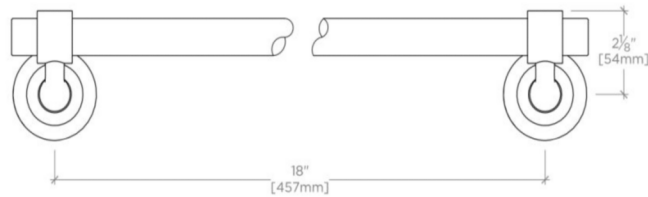

### TECHNICAL DETAILS

Horizontal Rail Material: Crystal  
Installation Type: Wall Mounted  
Length: 18"  
Primary Material: Brass ends with glass bar  
Suggested Application: Bath

### PRODUCT FEATURES

18" or 24"  
Brass End Pieces  
13 lb

### Opus 18" Single Crystal Towel Bar

TOP VIEW

SCALE: 3"=1'-0"

FRONT VIEW

SCALE: 3"=1'-0"

SIDE VIEW SCALE: 3"=1'-0"