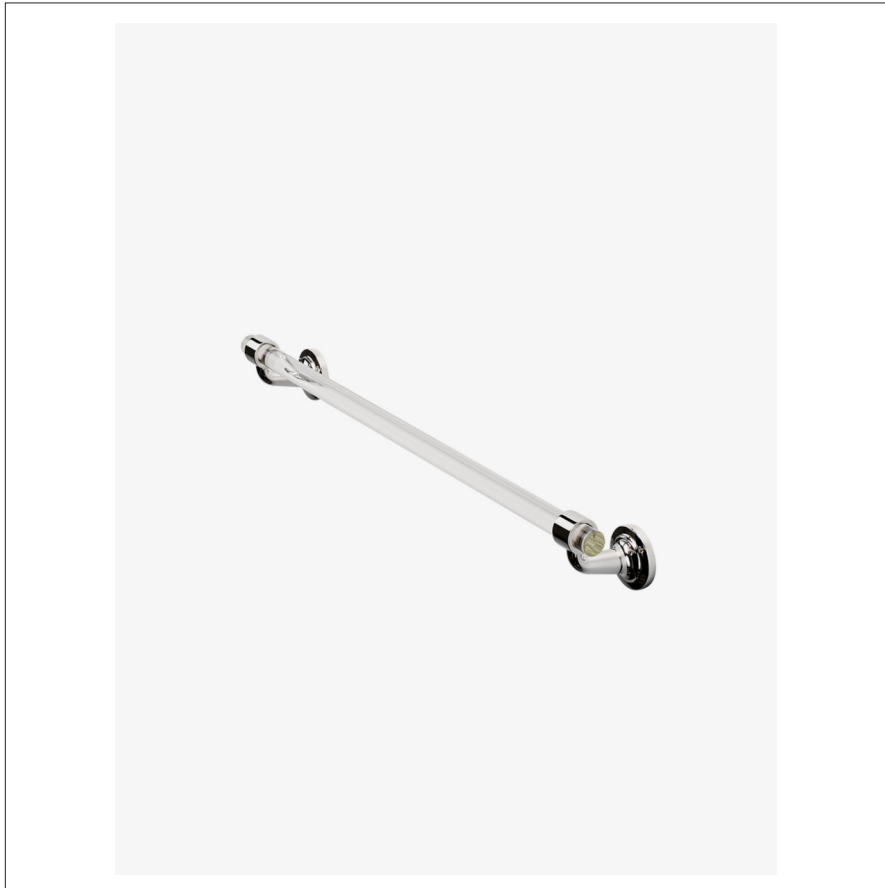

## OPUS

Opus 18" Single Crystal Towel Bar

OPTB18

SHOWN IN OPUS 18" SINGLE CRYSTAL TOWEL BAR | OPTB18

### TECHNICAL DETAILS

Horizontal Rail Material: Crystal  
Installation Type: Wall Mounted  
Length: 18"  
Primary Material: Brass ends with glass bar  
Suggested Application: Bath

### PRODUCT FEATURES

18" or 24"  
Brass End Pieces  
13 lb

### Opus 18" Single Crystal Towel Bar

TOP VIEW

SCALE: 3"=1'-0"

FRONT VIEW

SCALE: 3"=1'-0"

SIDE VIEW SCALE: 3"=1'-0"