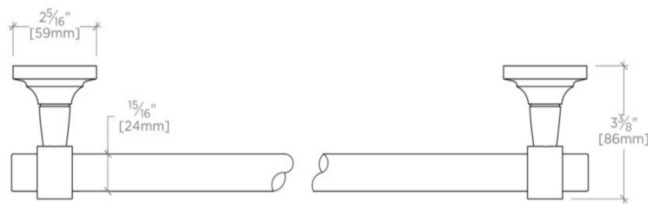

## OPUS

Opus 18" Single Crystal Towel Bar

OPTB18

SHOWN IN OPUS 18" SINGLE CRYSTAL TOWEL BAR | OPTB18

### TECHNICAL DETAILS

Horizontal Rail Material: Crystal  
Installation Type: Wall Mounted  
Length: 18"  
Primary Material: Brass ends with glass bar  
Suggested Application: Bath

### PRODUCT FEATURES

18" or 24"  
Brass End Pieces  
13 lb

### Opus 18" Single Crystal Towel Bar

TOP VIEW

SCALE: 3"=1'-0"

FRONT VIEW

SCALE: 3"=1'-0"

SIDE VIEW SCALE: 3"=1'-0"