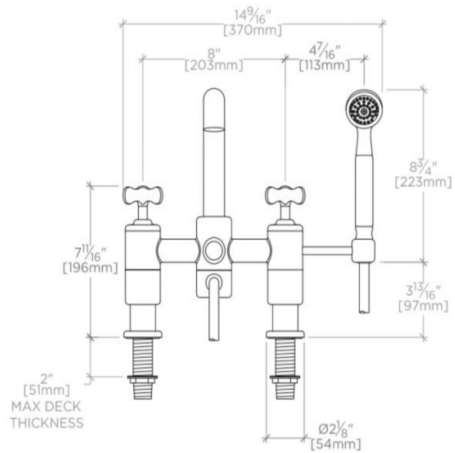

ADA Compliance: Yes
Adjustable versus Fixed Spray: Fixed Spray
Deck Thickness Maximum: 2"
Deck Thickness Minimum: 3/8"
Diameter of Head: 2 1/16"
Diameter of Legs / Tubes: 1 7/16"
Escutcheon Primary Material: Brass
Fittings Hole Diameter: 1 1/4"
Flow Restriction Options: 2.0, 1.75, 1.5, 0.92
Handle Spread Maximum: 8"
Handle Spread Minimum: 8"
Handle Turn Angle: Quarter Turn
Handshower / Spray Hose Length: 68"
Depth / Width: 10 3/16"
Height: 12 11/16"
Inlet Connection Size: 3/4"
Inlet Connection Type: Male NPT
Inlet Supply Spread Maximum: 8"
Inlet Supply Spread Minimum: 8"
Installation Type: Deck Mounted
Integrated Diverter: N
Integrated Spray: N
Length: 14 1/2"
Number of Handles: Two
Number of Holes: Two Hole
Pivot: N
Primary Material: Brass
Spout Swivel: N
Spray Included in Unit: N
Suggested Application: Bath
Valve Material: Ceramic
Water Pressure Maximum: 85.0 psi
Water Pressure Minimum: 20.0 psi
Water Pressure Recommended: 45.0 psi

PRODUCT FEATURES

Handshower is easy and comfortable to grip.

This item is stocked in a Chrome, Nickel and Unlacquered Brass finishes.

Diverter button allows bather to move water from spout to handshower

Stocked in 2.5gpm (7.6 L/min) and 1.75gpm (6.6 L/min) for Handshower. State of California requires 1.75gpm (6.6 L/min) to comply with their water conservation requirements. Other flow options are available to order, contact your sales associate or call 1 (800) 899-6757 for details

WATERWORKS

LUDLOW

LDXT40

Ludlow Deck Mounted Exposed Tub Filler with Handshower and Metal Cross Handles

TOP VIEW

SCALE: 1 1/2"=1'-0"

ISO VIEW

SCALE: 1 1/2"=1'-0"

FRONT VIEW

SCALE: 1 1/2"=1'-0"

SIDE VIEW

SCALE: 1 1/2"=1'-0"