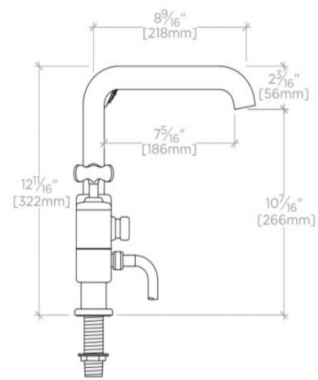

ADA Compliance: Yes
Adjustable versus Fixed Spray: Fixed Spray
Deck Thickness Maximum: 2"
Deck Thickness Minimum: 3/8"
Diameter of Head: 2 1/16"
Diameter of Legs / Tubes: 1 7/16"
Escutcheon Primary Material: Brass
Fittings Hole Diameter: 1 1/4"
Flow Restriction Options: 2.0, 1.75, 1.5, 0.92
Handle Spread Maximum: 8"
Handle Spread Minimum: 8"
Handle Turn Angle: Quarter Turn
Handshower / Spray Hose Length: 68"
Depth / Width: 10 3/16"
Height: 12 11/16"
Inlet Connection Size: 3/4"
Inlet Connection Type: Male NPT
Inlet Supply Spread Maximum: 8"
Inlet Supply Spread Minimum: 8"
Installation Type: Deck Mounted
Integrated Diverter: N
Integrated Spray: N
Length: 14 1/2"
Number of Handles: Two
Number of Holes: Two Hole
Pivot: N
Primary Material: Brass
Spout Swivel: N
Spray Included in Unit: N
Suggested Application: Bath
Valve Material: Ceramic
Water Pressure Maximum: 85.0 psi
Water Pressure Minimum: 20.0 psi
Water Pressure Recommended: 45.0 psi

PRODUCT FEATURES

Handshower is easy and comfortable to grip.

This item is stocked in a Chrome, Nickel and Unlacquered Brass finishes.

Diverter button allows bather to move water from spout to handshower

Stocked in 2.5gpm (7.6 L/min) and 1.75gpm (6.6 L/min) for Handshower. State of California requires 1.75gpm (6.6 L/min) to comply with their water conservation requirements. Other flow options are available to order, contact your sales associate or call 1 (800) 899-6757 for details

WATERWORKS

LUDLOW

LDXT40

Ludlow Deck Mounted Exposed Tub Filler with Handshower and Metal Cross Handles

TOP VIEW

SCALE: 1 1/2"=1'-0"

ISO VIEW

SCALE: 1 1/2"=1'-0"

FRONT VIEW

SCALE: 1 1/2"=1'-0"

SIDE VIEW

SCALE: 1 1/2"=1'-0"