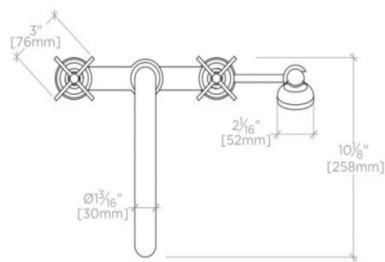

ADA Compliance: Yes
Adjustable versus Fixed Spray: Fixed Spray
Deck Thickness Maximum: 2"
Deck Thickness Minimum: 3/8"
Diameter of Head: 2 1/16"
Diameter of Legs / Tubes: 1 7/16"
Escutcheon Primary Material: Brass
Fittings Hole Diameter: 1 1/4"
Flow Restriction Options: 2.0, 1.75, 1.5, 0.92
Handle Spread Maximum: 8"
Handle Spread Minimum: 8"
Handle Turn Angle: Quarter Turn
Handshower / Spray Hose Length: 68"
Depth / Width: 10 3/16"
Height: 12 11/16"
Inlet Connection Size: 3/4"
Inlet Connection Type: Male NPT
Inlet Supply Spread Maximum: 8"
Inlet Supply Spread Minimum: 8"
Installation Type: Deck Mounted
Integrated Diverter: N
Integrated Spray: N
Length: 14 1/2"
Number of Handles: Two
Number of Holes: Two Hole
Pivot: N
Primary Material: Brass
Spout Swivel: N
Spray Included in Unit: N
Suggested Application: Bath
Valve Material: Ceramic
Water Pressure Maximum: 85.0 psi
Water Pressure Minimum: 20.0 psi
Water Pressure Recommended: 45.0 psi

PRODUCT FEATURES

Handshower is easy and comfortable to grip.

This item is stocked in a Chrome, Nickel and Unlacquered Brass finishes.

Diverter button allows bather to move water from spout to handshower

Stocked in 2.5gpm (7.6 L/min) and 1.75gpm (6.6 L/min) for Handshower. State of California requires 1.75gpm (6.6 L/min) to comply with their water conservation requirements. Other flow options are available to order, contact your sales associate or call 1 (800) 899-6757 for details

WATERWORKS

LUDLOW

LDXT40

Ludlow Deck Mounted Exposed Tub Filler with Handshower and Metal Cross Handles

TOP VIEW

SCALE: 1 1/2"=1'-0"

ISO VIEW

SCALE: 1 1/2"=1'-0"

FRONT VIEW

SCALE: 1 1/2"=1'-0"

SIDE VIEW

SCALE: 1 1/2"=1'-0"