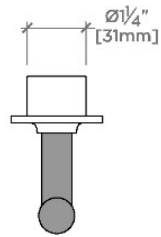

## BVC12S

Bond Rally Series Volume Control with Lever Handle

TOP VIEW SCALE: 3"=1'-0"

FRONT VIEW SCALE: 3"=1'-0"

SIDE VIEW SCALE: 3"=1'-0"