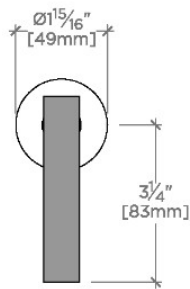

### TECHNICAL DETAILS

ADA Compliance: Yes  
Fittings Hole Diameter: 35 mm  
Handle Turn Angle: Quarter Turn  
Number Of Holes: One Hole  
Primary Material: Brass

## BVC12S

Bond Rally Series Volume Control with Lever Handle

TOP VIEW SCALE: 3"=1'-0"

FRONT VIEW SCALE: 3"=1'-0"

SIDE VIEW SCALE: 3"=1'-0"