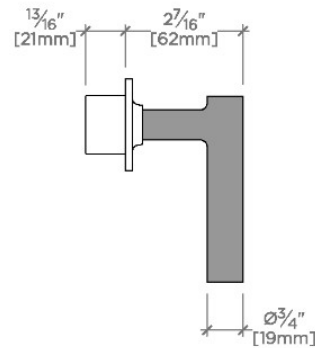

### TECHNICAL DETAILS

ADA Compliance: Yes  
Fittings Hole Diameter: 35 mm  
Handle Turn Angle: Quarter Turn  
Number Of Holes: One Hole  
Primary Material: Brass

## BVC12S

Bond Rally Series Volume Control with Lever Handle

TOP VIEW SCALE: 3"=1'-0"

FRONT VIEW SCALE: 3"=1'-0"

SIDE VIEW SCALE: 3"=1'-0"