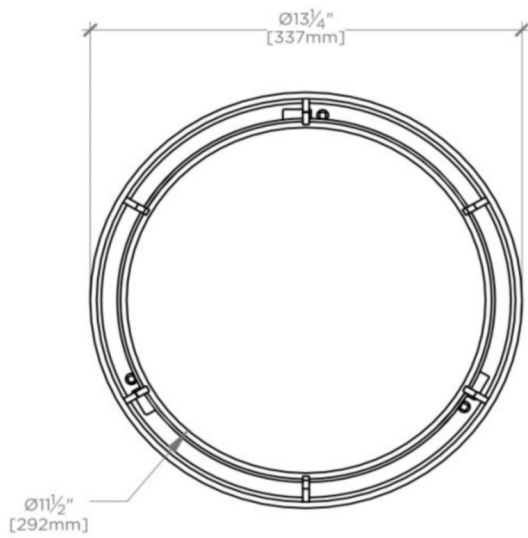

### TECHNICAL DETAILS

Ambient / Task: Ambient  
Bulb Base Size: E14  
Bulb Type: Candelabra  
Depth / Width: 337 mm  
Height: 90 mm  
Installation Type: Ceiling Mounted  
Interior / Exterior Application: Interior Only  
Junction Box Orientation: Any  
Length: 337 mm  
Number of Bulbs: Three  
Primary Material: Brass  
Safety Warnings: Do not exceed max wattage  
Shade Finish: Polished  
Shade Material: Onyx  
Shade Shape: Round  
Voltage: 240.0  
Wet / Dry: Damp or Dry

## MARTINE

MI02LT

Martine Ceiling Flush Mount with Onyx Diffuser

CEILING VIEW

SCALE: 2"=1'-0"

ISO VIEW

SCALE: 2"=1'-0"

FRONT VIEW

SCALE: 2"=1'-0"

SIDE VIEW

SCALE: 2"=1'-0"