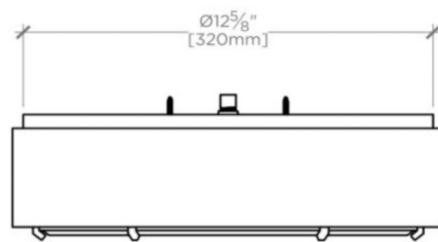

### TECHNICAL DETAILS

Ambient / Task: Ambient  
Bulb Base Size: E14  
Bulb Type: Candelabra  
Depth / Width: 337 mm  
Height: 90 mm  
Installation Type: Ceiling Mounted  
Interior / Exterior Application: Interior Only  
Junction Box Orientation: Any  
Length: 337 mm  
Number of Bulbs: Three  
Primary Material: Brass  
Safety Warnings: Do not exceed max wattage  
Shade Finish: Polished  
Shade Material: Onyx  
Shade Shape: Round  
Voltage: 240.0  
Wet / Dry: Damp or Dry

## MARTINE

MI02LT

Martine Ceiling Flush Mount with Onyx Diffuser

CEILING VIEW

SCALE: 2"=1'-0"

ISO VIEW

SCALE: 2"=1'-0"

FRONT VIEW

SCALE: 2"=1'-0"

SIDE VIEW

SCALE: 2"=1'-0"