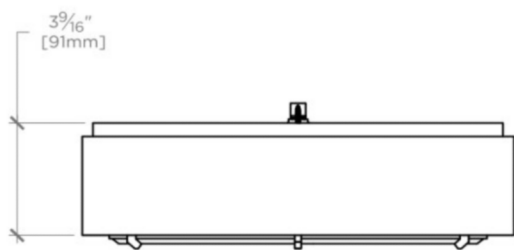

### TECHNICAL DETAILS

Ambient / Task: Ambient  
Bulb Base Size: E14  
Bulb Type: Candelabra  
Depth / Width: 337 mm  
Height: 90 mm  
Installation Type: Ceiling Mounted  
Interior / Exterior Application: Interior Only  
Junction Box Orientation: Any  
Length: 337 mm  
Number of Bulbs: Three  
Primary Material: Brass  
Safety Warnings: Do not exceed max wattage  
Shade Finish: Polished  
Shade Material: Onyx  
Shade Shape: Round  
Voltage: 240.0  
Wet / Dry: Damp or Dry

## MARTINE

MI02LT

Martine Ceiling Flush Mount with Onyx Diffuser

CEILING VIEW

SCALE: 2"=1'-0"

ISO VIEW

SCALE: 2"=1'-0"

FRONT VIEW

SCALE: 2"=1'-0"

SIDE VIEW

SCALE: 2"=1'-0"