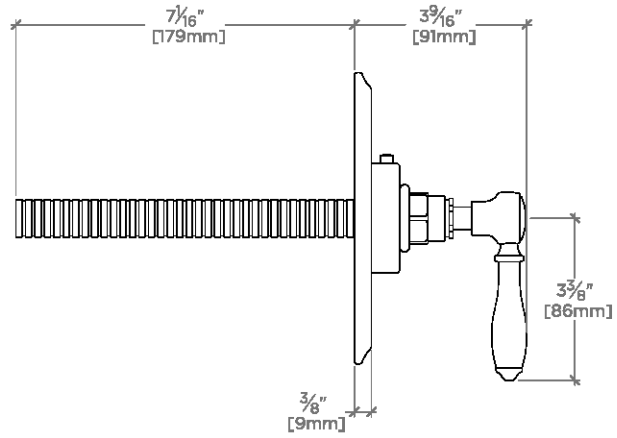

### TECHNICAL DETAILS

ADA Compliance: Yes  
Depth/Width: 3 1/2"  
Height: 6 1/4"  
Index Color Finish And Material: White Porcelain  
Integrated Diverter: N  
Length: 6"  
Primary Material: Brass  
Suggested Application: Bath

## EATH18

Easton Vintage Thermostatic Control Valve Trim with White Porcelain Lever Handle

TOP VIEW SCALE: 3"=1'-0"

FRONT VIEW SCALE: 3"=1'-0"

SIDE VIEW SCALE: 3"=1'-0"