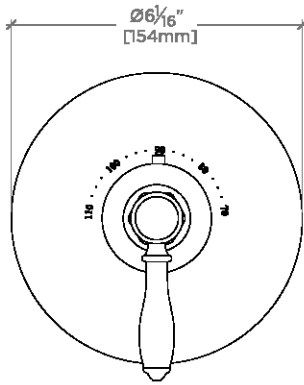

### TECHNICAL DETAILS

ADA Compliance: Yes  
Depth/Width: 3 1/2"  
Height: 6 1/4"  
Index Color Finish And Material: White Porcelain  
Integrated Diverter: N  
Length: 6"  
Primary Material: Brass  
Suggested Application: Bath

## EATH18

Easton Vintage Thermostatic Control Valve Trim with White Porcelain Lever Handle

TOP VIEW SCALE: 3"=1'-0"

FRONT VIEW SCALE: 3"=1'-0"

SIDE VIEW SCALE: 3"=1'-0"