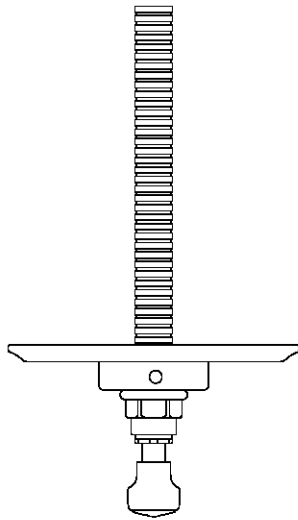

### TECHNICAL DETAILS

ADA Compliance: Yes  
Depth/Width: 3 1/2"  
Height: 6 1/4"  
Index Color Finish And Material: White Porcelain  
Integrated Diverter: N  
Length: 6"  
Primary Material: Brass  
Suggested Application: Bath

## EATH18

Easton Vintage Thermostatic Control Valve Trim with White Porcelain Lever Handle

TOP VIEW SCALE: 3"=1'-0"

FRONT VIEW SCALE: 3"=1'-0"

SIDE VIEW SCALE: 3"=1'-0"