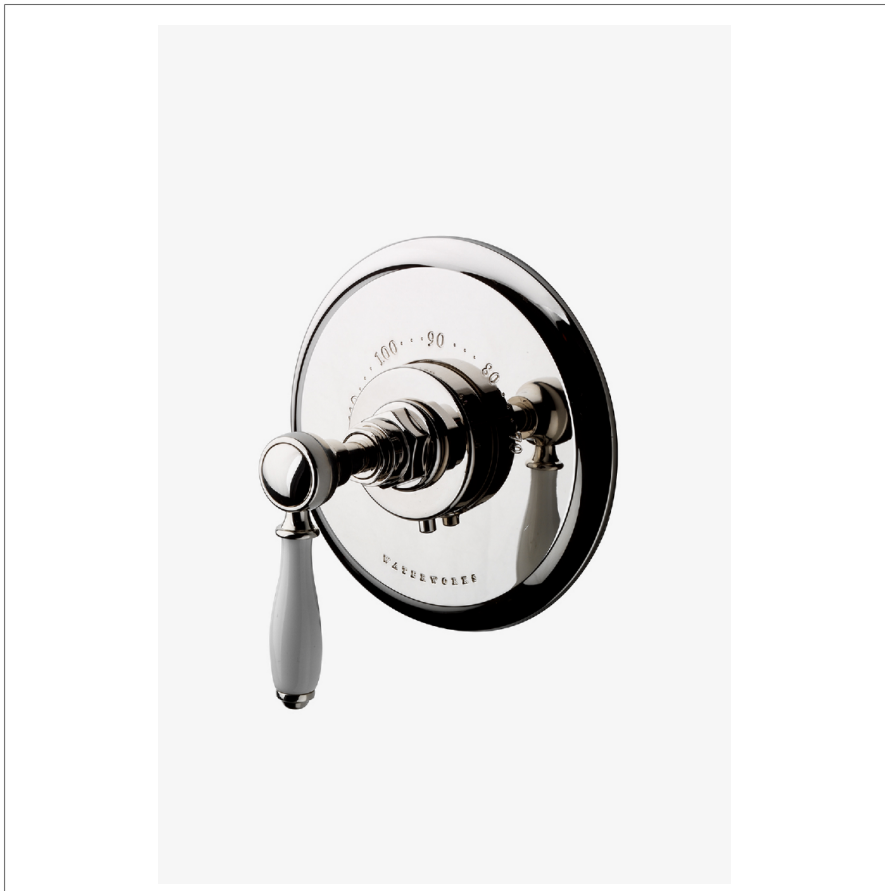

## EASTON

EATH18

Easton Vintage Thermostatic Control Valve Trim with White Porcelain Lever Handle

SHOWN IN EASTON VINTAGE THERMOSTATIC CONTROL VALVE TRIM WITH WHITE PORCELAIN LEVER HANDLE | EATH18

### INSPIRATION

Rooted in classical Edwardian design, Easton is our most expansive collection—offering a comprehensive family of pieces that bring polished detail and timeless tradition to any setting. Revered for its exquisite proportions and impeccable scale, Easton is a trusted choice among designers.

### TECHNICAL DETAILS

ADA Compliance: Yes  
Depth/Width: 3 1/2"  
Height: 6 1/4"  
Index Color Finish And Material: White Porcelain  
Integrated Diverter: N  
Length: 6"  
Primary Material: Brass  
Suggested Application: Bath

## EATH18

Easton Vintage Thermostatic Control Valve Trim with White Porcelain Lever Handle

TOP VIEW SCALE: 3"=1'-0"

FRONT VIEW SCALE: 3"=1'-0"

SIDE VIEW SCALE: 3"=1'-0"