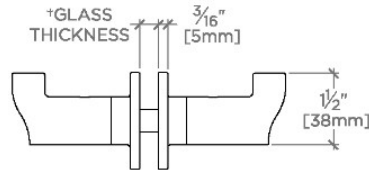

Finot

NRHG2S

Finot Slope Double Sided Glass Mounted Hooks

SHOWN IN FINOT SLOPE DOUBLE SIDED GLASS MOUNTED HOOKS | NRHG2S

TECHNICAL DETAILS

Escutcheon Primary Material: Brass
Installation Type: Wall Mounted
Primary Material: Brass
Suggested Application: Bath

CODES & STANDARDS

PRODUCT FEATURES

All mounting hardware included

Solid Brass Construction

Can accommodate glass thickness between 1/4" [6mm] to 7/8" [22mm]

Stocked in Chrome, Nickel, Brass and Dark Nickel

CERTIFICATIONS

PRODUCT (NOTES)

Finot

NRHG2S

Finot Slope Double Sided Glass Mounted Hooks

* THIS PRODUCT CAN BE INSTALLED ON GLASS THAT IS 1/4" [6mm], 3/8" [10mm], 1/2" [13mm], 3/4" [19mm] OR 7/8" [22mm].

TOP VIEW SCALE: 3"=1'-0"

FRONT VIEW SCALE: 3"=1'-0"

SIDE VIEW SCALE: 3"=1'-0"