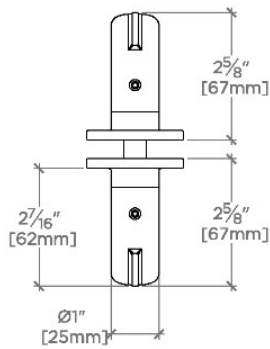

Finot

NRHG2S

Finot Slope Double Sided Glass Mounted Hooks

SHOWN IN FINOT SLOPE DOUBLE SIDED GLASS MOUNTED HOOKS | NRHG2S

TECHNICAL DETAILS

Escutcheon Primary Material: Brass
Installation Type: Wall Mounted
Primary Material: Brass
Suggested Application: Bath

CODES & STANDARDS

PRODUCT FEATURES

All mounting hardware included

Solid Brass Construction

Can accommodate glass thickness between 1/4" [6mm] to 7/8" [22mm]

Stocked in Chrome, Nickel, Brass and Dark Nickel

CERTIFICATIONS

PRODUCT (NOTES)

Finot

NRHG2S

Finot Slope Double Sided Glass Mounted Hooks

* THIS PRODUCT CAN BE INSTALLED ON GLASS THAT IS 1/4" [6mm], 3/8" [10mm], 1/2" [13mm], 3/4" [19mm] OR 7/8" [22mm].

TOP VIEW SCALE: 3"=1'-0"

FRONT VIEW SCALE: 3"=1'-0"

SIDE VIEW SCALE: 3"=1'-0"