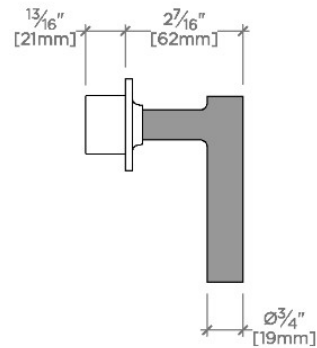

### TECHNICAL DETAILS

ADA Compliance: Yes  
Fittings Hole Diameter: 1 3/8"  
Handle Turn Angle: Quarter Turn  
Number Of Holes: One Hole  
Primary Material: Brass

## BVC12S

Bond Rally Series Volume Control with Lever Handle

TOP VIEW SCALE: 3"=1'-0"

FRONT VIEW SCALE: 3"=1'-0"

SIDE VIEW SCALE: 3"=1'-0"