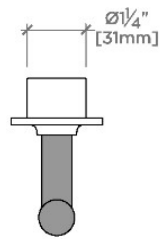

## BVC12S

Bond Rally Series Volume Control with Lever Handle

TOP VIEW SCALE: 3"=1'-0"

FRONT VIEW SCALE: 3"=1'-0"

SIDE VIEW SCALE: 3"=1'-0"