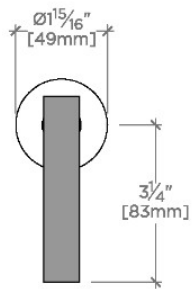

### TECHNICAL DETAILS

ADA Compliance: Yes  
Fittings Hole Diameter: 1 3/8"  
Handle Turn Angle: Quarter Turn  
Number Of Holes: One Hole  
Primary Material: Brass

## BVC12S

Bond Rally Series Volume Control with Lever Handle

TOP VIEW SCALE: 3"=1'-0"

FRONT VIEW SCALE: 3"=1'-0"

SIDE VIEW SCALE: 3"=1'-0"