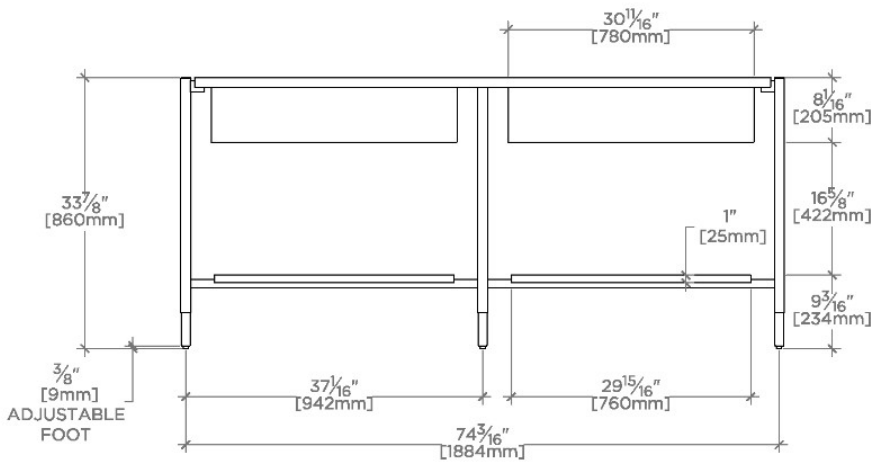

Bond

BNWS02

Bond Metal Six Leg Double Washstand 75 1/2" x 22" x 34"

SHOWN IN BOND METAL SIX LEG DOUBLE WASHSTAND 75 1/2" X 22" X 34" | BNWS02

TECHNICAL DETAILS

ADA Compliance: No
Depth/Width: 438 mm
Diameter Of Legs Tubes: 25 mm
Height: 860 mm
Installation Type: Freestanding
Leg Material: Metal
Length: 1915 mm
Number Of Holes: Zero Holes
Number Of Legs: Four
Outer Rim Shape: Rectangular
Primary Material: Steel with Brass
Sink Visibility: Y
Storage Capacity: 0 cubic cm
Suggested Application: Bath

WATERWORKS

Bond

BNWS02

Bond Metal Six Leg Double Washstand 75 1/2" x 22" x 34"

TOP VIEW

SCALE: 1/2"=1'-0"

FRONT VIEW

SCALE: 1/2"=1'-0"

SIDE VIEW

SCALE: 1/2"=1'-0"