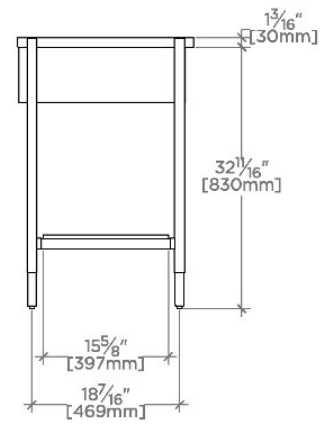

Bond

BNWS02

Bond Metal Six Leg Double Washstand 75 1/2" x 22" x 34"

SHOWN IN BOND METAL SIX LEG DOUBLE WASHSTAND 75 1/2" X 22" X 34" | BNWS02

TECHNICAL DETAILS

ADA Compliance: No
Depth/Width: 438 mm
Diameter Of Legs Tubes: 25 mm
Height: 860 mm
Installation Type: Freestanding
Leg Material: Metal
Length: 1915 mm
Number Of Holes: Zero Holes
Number Of Legs: Four
Outer Rim Shape: Rectangular
Primary Material: Steel with Brass
Sink Visibility: Y
Storage Capacity: 0 cubic cm
Suggested Application: Bath

WATERWORKS

Bond

BNWS02

Bond Metal Six Leg Double Washstand 75 1/2" x 22" x 34"

TOP VIEW

SCALE: 1/2"=1'-0"

FRONT VIEW

SCALE: 1/2"=1'-0"

SIDE VIEW

SCALE: 1/2"=1'-0"