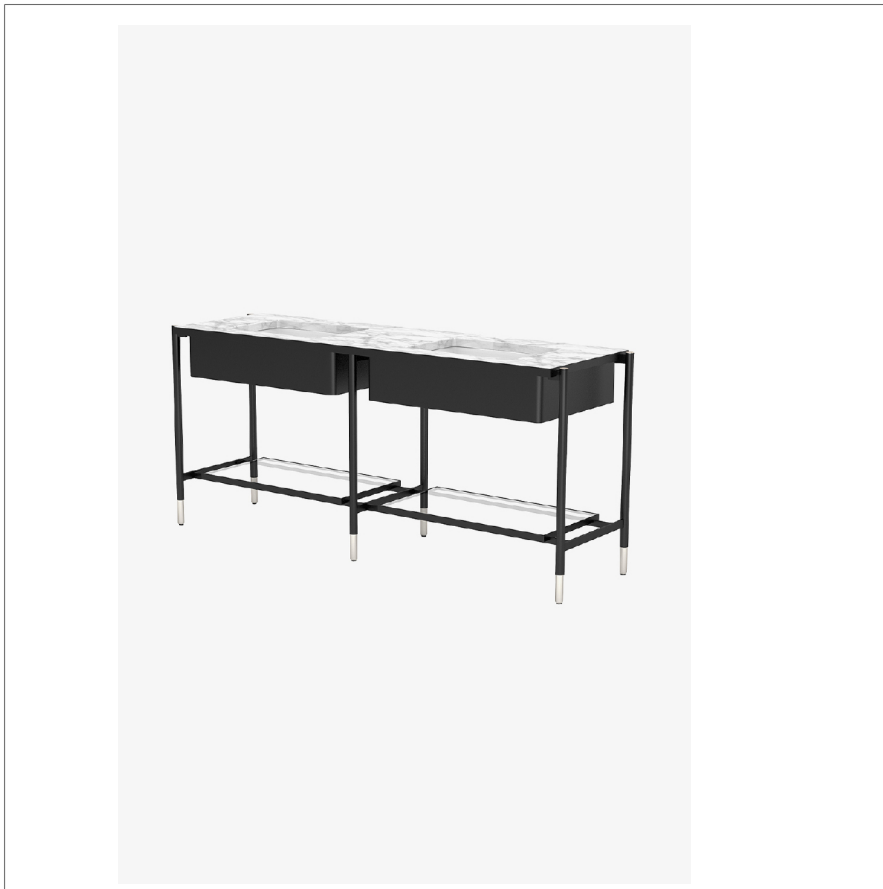

Bond

BNWS02

Bond Metal Six Leg Double Washstand 75 1/2" x 22" x 34"

SHOWN IN BOND METAL SIX LEG DOUBLE WASHSTAND 75 1/2" X 22" X 34" | BNWS02

TECHNICAL DETAILS

ADA Compliance: No
Depth/Width: 438 mm
Diameter Of Legs Tubes: 25 mm
Height: 860 mm
Installation Type: Freestanding
Leg Material: Metal
Length: 1915 mm
Number Of Holes: Zero Holes
Number Of Legs: Four
Outer Rim Shape: Rectangular
Primary Material: Steel with Brass
Sink Visibility: Y
Storage Capacity: 0 cubic cm
Suggested Application: Bath

INSPIRATION

Modern designs infused with rare soul and artistry. Explore our wide range of Bond bath and kitchen elements, from fittings to fixtures to hardware.

CODES & STANDARDS

PRODUCT FEATURES

Slab top and sink sold separately from washstand

WATERWORKS

Bond

BNWS02

Bond Metal Six Leg Double Washstand 75 1/2" x 22" x 34"

TOP VIEW

SCALE: 1/2"=1'-0"

FRONT VIEW

SCALE: 1/2"=1'-0"

SIDE VIEW

SCALE: 1/2"=1'-0"