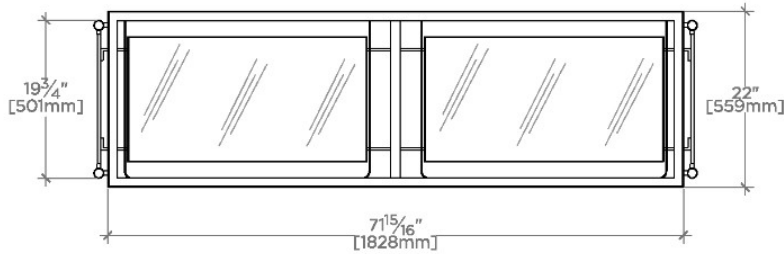

Bond

BNWS02

Bond Metal Six Leg Double Washstand 75 1/2" x 22" x 34"

SHOWN IN BOND METAL SIX LEG DOUBLE WASHSTAND 75 1/2" X 22" X 34" | BNWS02

TECHNICAL DETAILS

ADA Compliance: No
Depth/Width: 438 mm
Diameter Of Legs Tubes: 25 mm
Height: 860 mm
Installation Type: Freestanding
Leg Material: Metal
Length: 1915 mm
Number Of Holes: Zero Holes
Number Of Legs: Four
Outer Rim Shape: Rectangular
Primary Material: Steel with Brass
Sink Visibility: Y
Storage Capacity: 0 cubic cm
Suggested Application: Bath

An extensive range of fittings, fixture and accessory options for the bath.

Includes Nickel and Brass feet

Includes glass shelf

Not available in Custom Sizes

CERTIFICATIONS

Slab countertop and sink sold separately
PRODUCT (NOTES)

WATERWORKS

Bond

BNWS02

Bond Metal Six Leg Double Washstand 75 1/2" x 22" x 34"

TOP VIEW

SCALE: 1/2"=1'-0"

FRONT VIEW

SCALE: 1/2"=1'-0"

SIDE VIEW

SCALE: 1/2"=1'-0"