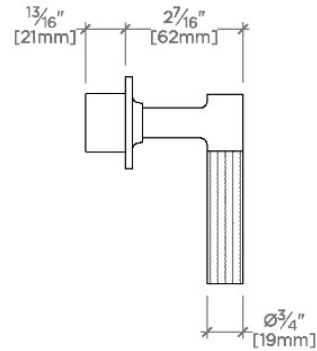

### TECHNICAL DETAILS

ADA Compliance: Yes  
Fittings Hole Diameter: 35 mm  
Handle Turn Angle: Quarter Turn  
Integrated Diverter: N  
Number Of Holes: One Hole  
Primary Material: Brass

### PRODUCT FEATURES

Lever Handle

Used to control water flow to a single waterway outlet such as a showerhead, handshower, or tub spout

Features Guilloche Link Pattern Handle

Stocked in Nickel and Brass

Requires rough valve, sold separately: GUV18/ GUV19 or GUV16 /GUV17

## BVC12C

Bond Union Series Volume Control with Guilloche Link Lever Handle

TOP VIEW SCALE: 3"=1'-0"

FRONT VIEW SCALE: 3"=1'-0"

SIDE VIEW SCALE: 3"=1'-0"