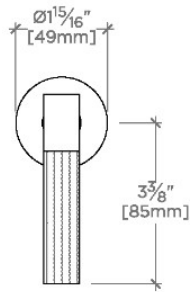

### TECHNICAL DETAILS

ADA Compliance: Yes  
Fittings Hole Diameter: 35 mm  
Handle Turn Angle: Quarter Turn  
Integrated Diverter: N  
Number Of Holes: One Hole  
Primary Material: Brass

### PRODUCT FEATURES

Lever Handle

Used to control water flow to a single waterway outlet such as a showerhead, handshower, or tub spout

Features Guilloche Link Pattern Handle

Stocked in Nickel and Brass

Requires rough valve, sold separately: GUV18/ GUV19 or GUV16 /GUV17

## BVC12C

Bond Union Series Volume Control with Guilloche Link Lever Handle

TOP VIEW SCALE: 3"=1'-0"

FRONT VIEW SCALE: 3"=1'-0"

SIDE VIEW SCALE: 3"=1'-0"