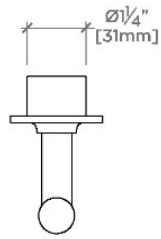

### PRODUCT FEATURES

Lever Handle

Used to control water flow to a single waterway outlet such as a showerhead, handshower, or tub spout

Features Guilloche Link Pattern Handle

Stocked in Nickel and Brass

Requires rough valve, sold separately: GUV18/ GUV19 or GUV16 /GUV17

## BVC12C

Bond Union Series Volume Control with Guilloche Link Lever Handle

TOP VIEW SCALE: 3"=1'-0"

FRONT VIEW SCALE: 3"=1'-0"

SIDE VIEW SCALE: 3"=1'-0"