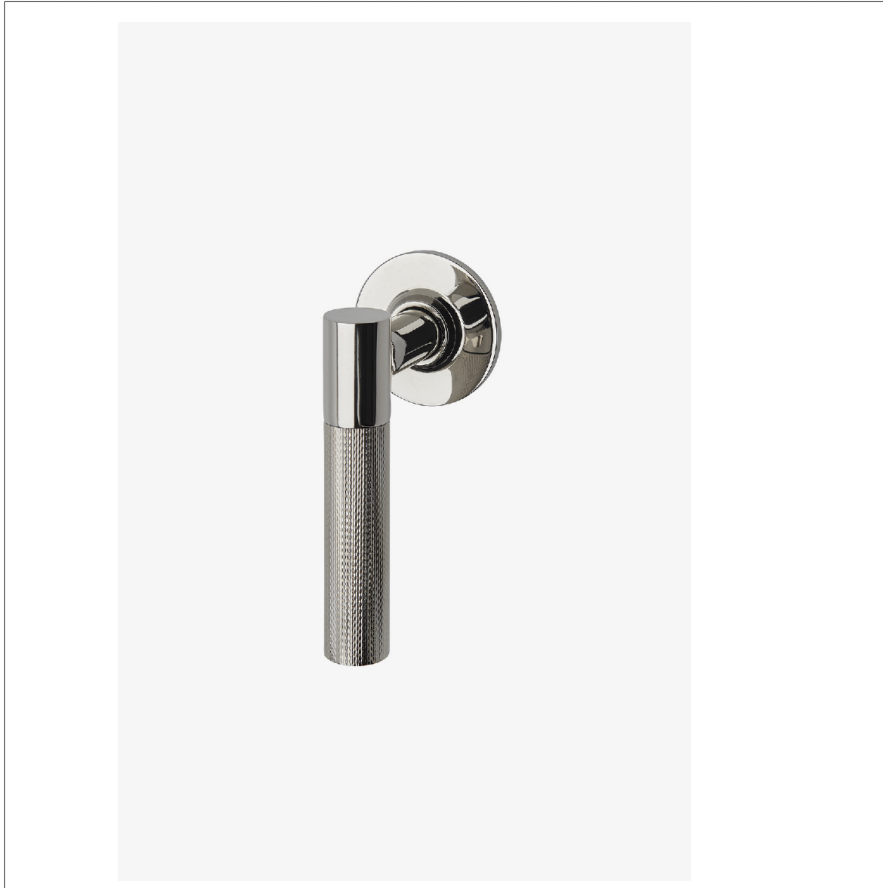

## Bond

BVC12C

Bond Union Series Volume Control with Guilloche Link Lever Handle

SHOWN IN BOND UNION SERIES VOLUME CONTROL WITH GUILLOCHE LINK LEVER HANDLE | BVC12C

### TECHNICAL DETAILS

ADA Compliance: Yes  
Fittings Hole Diameter: 35 mm  
Handle Turn Angle: Quarter Turn  
Integrated Diverter: N  
Number Of Holes: One Hole  
Primary Material: Brass

### PRODUCT FEATURES

Lever Handle

Used to control water flow to a single waterway outlet such as a showerhead, handshower, or tub spout

Features Guilloche Link Pattern Handle

Stocked in Nickel and Brass

Requires rough valve, sold separately: GUV18/ GUV19 or GUV16 /GUV17