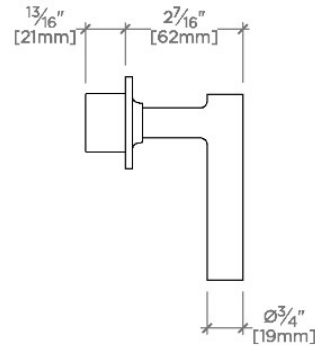

### TECHNICAL DETAILS

ADA Compliance: Yes  
Fittings Hole Diameter: 35 mm  
Handle Turn Angle: Quarter Turn  
Number Of Holes: One Hole  
Primary Material: Brass

#### Lever Handle

Used to control water flow to a single waterway outlet such as a showerhead, handshower, or tub spout

Stocked in Chrome, Nickel, Brass and Dark Nickel

Requires rough valve, sold separately: GUV18/ GUV19 (1/2") or GUV16 /GUV17 (3/4")

### PRODUCT (NOTES)

Bond Solo Series Volume Control with Straight Lever Handle

TOP VIEW SCALE: 3"=1'-0"

FRONT VIEW SCALE: 3"=1'-0"

SIDE VIEW SCALE: 3"=1'-0"