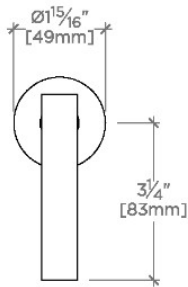

### TECHNICAL DETAILS

ADA Compliance: Yes  
Fittings Hole Diameter: 35 mm  
Handle Turn Angle: Quarter Turn  
Number Of Holes: One Hole  
Primary Material: Brass

#### Lever Handle

Used to control water flow to a single waterway outlet such as a showerhead, handshower, or tub spout

Stocked in Chrome, Nickel, Brass and Dark Nickel

Requires rough valve, sold separately: GUV18/ GUV19 (1/2") or GUV16 /GUV17 (3/4")

### PRODUCT (NOTES)

Bond Solo Series Volume Control with Straight Lever Handle

TOP VIEW SCALE: 3"=1'-0"

FRONT VIEW SCALE: 3"=1'-0"

SIDE VIEW SCALE: 3"=1'-0"