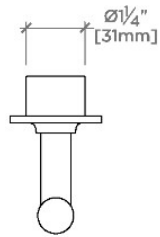

### TECHNICAL DETAILS

ADA Compliance: Yes  
Fittings Hole Diameter: 35 mm  
Handle Turn Angle: Quarter Turn  
Number Of Holes: One Hole  
Primary Material: Brass

#### Lever Handle

Used to control water flow to a single waterway outlet such as a showerhead, handshower, or tub spout

Stocked in Chrome, Nickel, Brass and Dark Nickel

Requires rough valve, sold separately: GUV18/ GUV19 (1/2") or GUV16 /GUV17 (3/4")

### PRODUCT (NOTES)

Bond Solo Series Volume Control with Straight Lever Handle

TOP VIEW SCALE: 3"=1'-0"

FRONT VIEW SCALE: 3"=1'-0"

SIDE VIEW SCALE: 3"=1'-0"