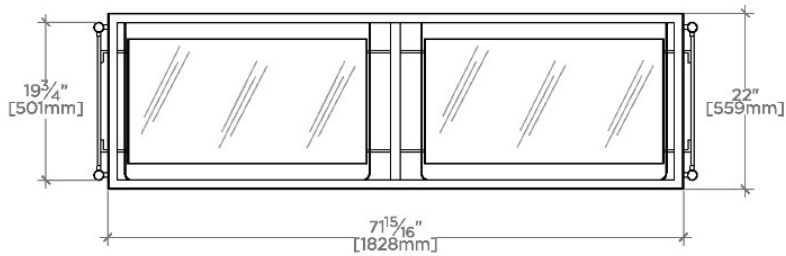

### TECHNICAL DETAILS

ADA Compliance: No  
Depth/Width: 17 1/4"  
Diameter Of Legs Tubes: 1"  
Height: 33 7/8"  
Installation Type: Freestanding  
Leg Material: Metal  
Length: 75 3/8"  
Number Of Holes: Zero Holes  
Number Of Legs: Four  
Outer Rim Shape: Rectangular  
Primary Material: Steel with Brass  
Sink Visibility: Y  
Storage Capacity: 0.0 cubic\_foot  
Suggested Application: Bath

## BOND

BNWS02

Bond Metal Six Leg Double Washstand 75 1/2" x 22" x 34"

TOP VIEW

SCALE: 1/2"=1'-0"

FRONT VIEW

SCALE: 1/2"=1'-0"

SIDE VIEW