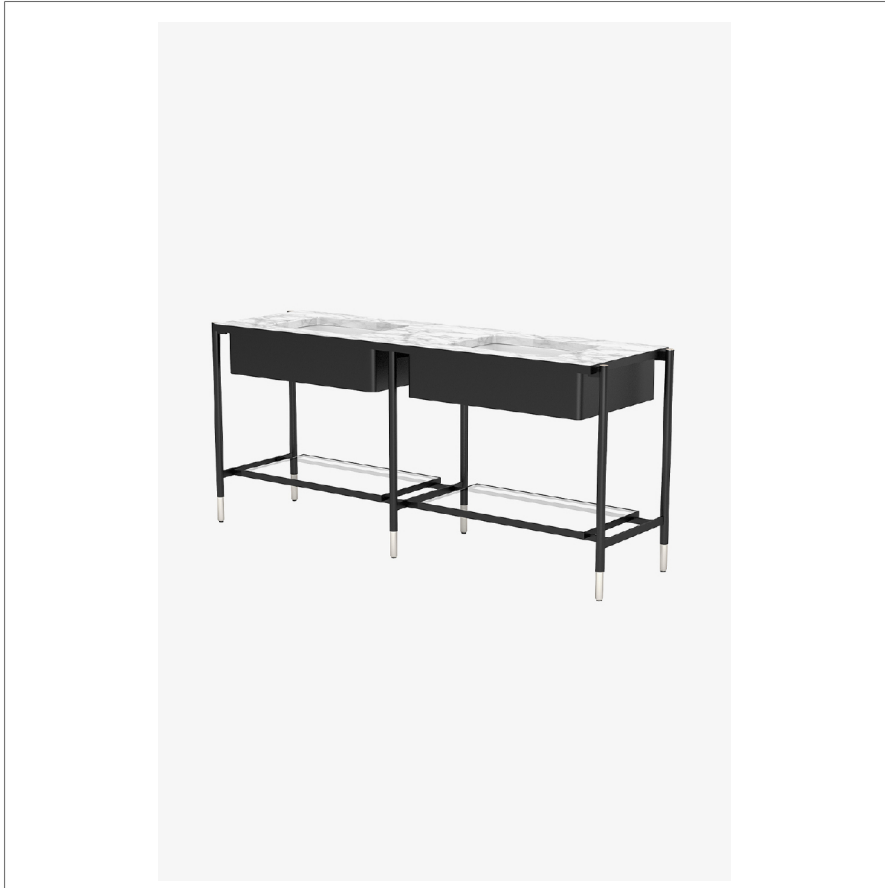

## BOND

BNWS02

Bond Metal Six Leg Double Washstand 75 1/2" x 22" x 34"

SHOWN IN BOND METAL SIX LEG DOUBLE WASHSTAND 75 1/2" X 22" X 34" | BNWS02

### TECHNICAL DETAILS

ADA Compliance: No  
Depth/Width: 17 1/4"  
Diameter Of Legs Tubes: 1"  
Height: 33 7/8"  
Installation Type: Freestanding  
Leg Material: Metal  
Length: 75 3/8"  
Number Of Holes: Zero Holes  
Number Of Legs: Four  
Outer Rim Shape: Rectangular  
Primary Material: Steel with Brass  
Sink Visibility: Y  
Storage Capacity: 0.0 cubic\_foot  
Suggested Application: Bath

## BOND

BNWS02

Bond Metal Six Leg Double Washstand 75 1/2" x 22" x 34"

TOP VIEW

SCALE: 1/2"=1'-0"

FRONT VIEW

SCALE: 1/2"=1'-0"

SIDE VIEW

SCALE: 1/2"=1'-0"