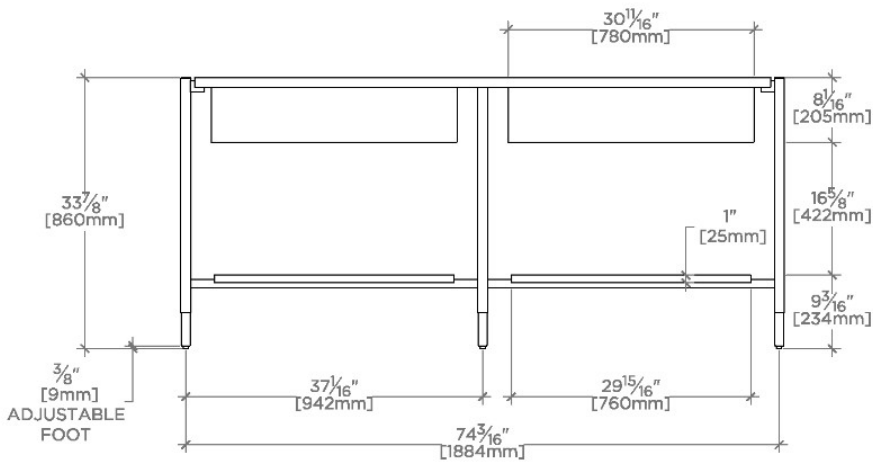

### TECHNICAL DETAILS

ADA Compliance: No  
Depth/Width: 17 1/4"  
Diameter Of Legs Tubes: 1"  
Height: 33 7/8"  
Installation Type: Freestanding  
Leg Material: Metal  
Length: 75 3/8"  
Number Of Holes: Zero Holes  
Number Of Legs: Four  
Outer Rim Shape: Rectangular  
Primary Material: Steel with Brass  
Sink Visibility: Y  
Storage Capacity: 0.0 cubic\_foot  
Suggested Application: Bath

## BOND

BNWS02

Bond Metal Six Leg Double Washstand 75 1/2" x 22" x 34"

TOP VIEW

SCALE: 1/2"=1'-0"

FRONT VIEW

SCALE: 1/2"=1'-0"

SIDE VIEW

SCALE: 1/2"=1'-0"