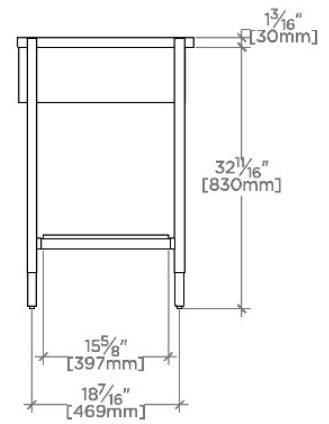

## BOND

BNWS02

Bond Metal Six Leg Double Washstand 75 1/2" x 22" x 34"

SHOWN IN BOND METAL SIX LEG DOUBLE WASHSTAND 75 1/2" X 22" X 34" | BNWS02

### TECHNICAL DETAILS

ADA Compliance: No  
Depth/Width: 17 1/4"  
Diameter Of Legs Tubes: 1"  
Height: 33 7/8"  
Installation Type: Freestanding  
Leg Material: Metal  
Length: 75 3/8"  
Number Of Holes: Zero Holes  
Number Of Legs: Four  
Outer Rim Shape: Rectangular  
Primary Material: Steel with Brass  
Sink Visibility: Y  
Storage Capacity: 0.0 cubic\_foot  
Suggested Application: Bath

## BOND

BNWS02

Bond Metal Six Leg Double Washstand 75 1/2" x 22" x 34"

TOP VIEW

SCALE: 1/2"=1'-0"

FRONT VIEW

SCALE: 1/2"=1'-0"

SIDE VIEW

SCALE: 1/2"=1'-0"