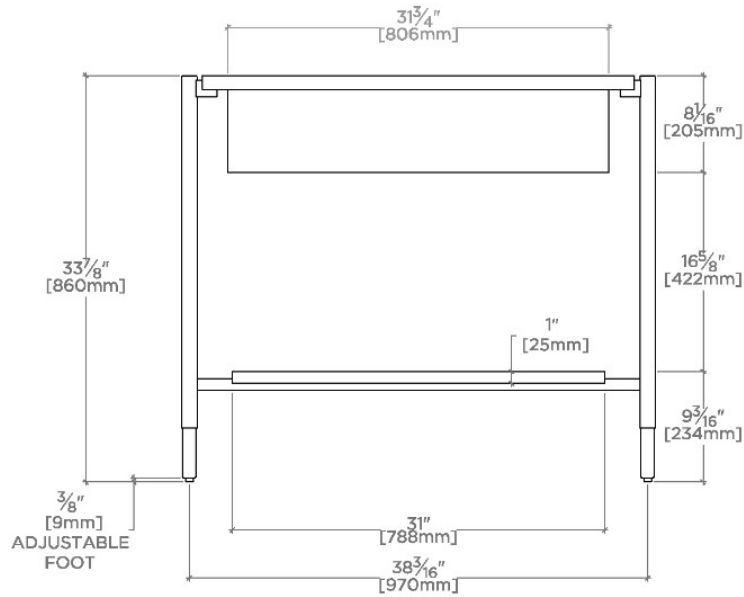

Bond

BNWS01

Bond Metal Four Leg Single Washstand 39 1/2" x 22" x 34"

SHOWN IN BOND METAL FOUR LEG SINGLE WASHSTAND 39 1/2" X 22" X 34" | BNWS01

TECHNICAL DETAILS

ADA Compliance: No
Depth/Width: 438 mm
Diameter Of Legs Tubes: 25 mm
Height: 860 mm
Installation Type: Freestanding
Leg Material: Metal
Length: 1002 mm
Number Of Holes: Zero Holes
Number Of Legs: Four
Outer Rim Shape: Rectangular
Primary Material: Steel with Brass
Sink Visibility: Y
Storage Capacity: 0 cubic cm
Suggested Application: Bath

WATERWORKS

Bond

BNWS01

Bond Metal Four Leg Single Washstand 39 1/2" x 22" x 34"

TOP VIEW

SCALE: 3/4"=1'-0"

FRONT VIEW

SCALE: 3/4"=1'-0"

SIDE VIEW

SCALE: 3/4"=1'-0"