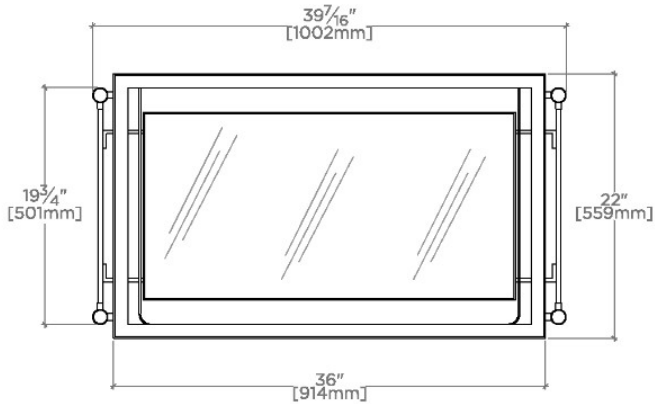

Bond

BNWS01

Bond Metal Four Leg Single Washstand 39 1/2" x 22" x 34"

SHOWN IN BOND METAL FOUR LEG SINGLE WASHSTAND 39 1/2" X 22" X 34" | BNWS01

TECHNICAL DETAILS

ADA Compliance: No
Depth/Width: 438 mm
Diameter Of Legs Tubes: 25 mm
Height: 860 mm
Installation Type: Freestanding
Leg Material: Metal
Length: 1002 mm
Number Of Holes: Zero Holes
Number Of Legs: Four
Outer Rim Shape: Rectangular
Primary Material: Steel with Brass
Sink Visibility: Y
Storage Capacity: 0 cubic cm
Suggested Application: Bath

WATERWORKS

Bond

BNWS01

Bond Metal Four Leg Single Washstand 39 1/2" x 22" x 34"

TOP VIEW

SCALE: 3/4"=1'-0"

FRONT VIEW

SCALE: 3/4"=1'-0"

SIDE VIEW

SCALE: 3/4"=1'-0"