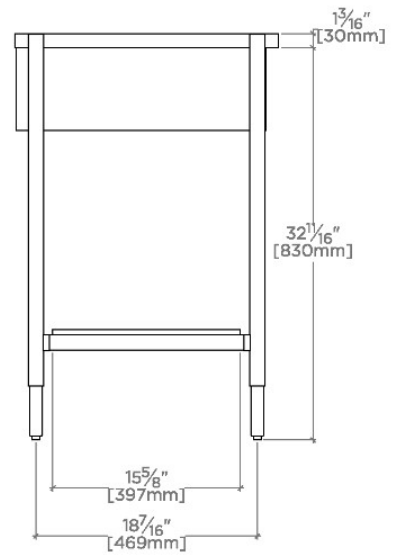

Bond

BNWS01

Bond Metal Four Leg Single Washstand 39 1/2" x 22" x 34"

SHOWN IN BOND METAL FOUR LEG SINGLE WASHSTAND 39 1/2" X 22" X 34" | BNWS01

TECHNICAL DETAILS

ADA Compliance: No
Depth/Width: 438 mm
Diameter Of Legs Tubes: 25 mm
Height: 860 mm
Installation Type: Freestanding
Leg Material: Metal
Length: 1002 mm
Number Of Holes: Zero Holes
Number Of Legs: Four
Outer Rim Shape: Rectangular
Primary Material: Steel with Brass
Sink Visibility: Y
Storage Capacity: 0 cubic cm
Suggested Application: Bath

WATERWORKS

Bond

BNWS01

Bond Metal Four Leg Single Washstand 39 1/2" x 22" x 34"

TOP VIEW

SCALE: 3/4"=1'-0"

FRONT VIEW

SCALE: 3/4"=1'-0"

SIDE VIEW

SCALE: 3/4"=1'-0"