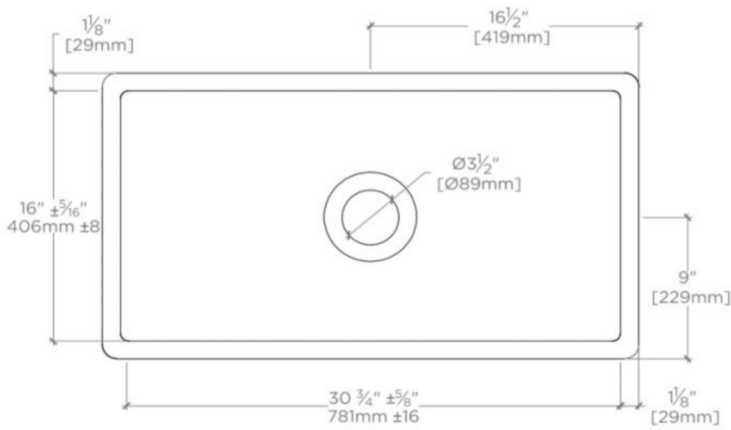

CLAYBURN

CASK33

33" x 18 1/4" x 10" Fireclay Farmhouse Apron Sink with Center Drain

SHOWN IN 33" X 18 1/4" X 10" FIRECLAY FARMHOUSE APRON SINK WITH CENTER DRAIN | CASK33

TECHNICAL DETAILS

ADA Compliance: When installed per ADA guidelines
Bowl Shape: Rectangular
Drain Hole Diameter: 89 mm
Garbage Disposal: Y
Depth / Width: 464 mm
Height: 254 mm
Installation Type: Apron
Length: 838 mm
Outer Rim Shape: Rectangular

Due to dimensional variations of Fine Fire Clay, Clayburn sinks should be installed before templating for countertops.

CLAYBURN

CASK33

33" x 18 1/4" x 10" Fireclay Farmhouse Apron Sink with Center Drain

TOP VIEW

SCALE: 1"=1'-0"

FRONT VIEW

SCALE: 1"=1'-0"

SIDE VIEW

SCALE: 1"=1'-0"