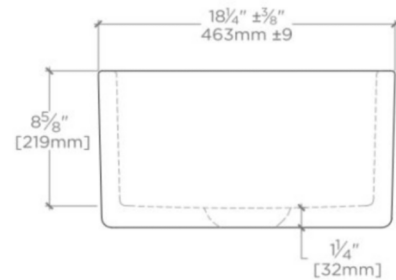

CLAYBURN

CASK33

33" x 18 1/4" x 10" Fireclay Farmhouse Apron Sink with Center Drain

SHOWN IN 33" X 18 1/4" X 10" FIRECLAY FARMHOUSE APRON SINK WITH CENTER DRAIN | CASK33

TECHNICAL DETAILS

ADA Compliance: When installed per ADA guidelines
Bowl Shape: Rectangular
Drain Hole Diameter: 89 mm
Garbage Disposal: Y
Depth / Width: 464 mm
Height: 254 mm
Installation Type: Apron
Length: 838 mm
Outer Rim Shape: Rectangular

Due to dimensional variations of Fine Fire Clay, Clayburn sinks should be installed before templating for countertops.

CLAYBURN

CASK33

33" x 18 1/4" x 10" Fireclay Farmhouse Apron Sink with Center Drain

TOP VIEW

SCALE: 1"=1'-0"

FRONT VIEW

SCALE: 1"=1'-0"

SIDE VIEW

SCALE: 1"=1'-0"