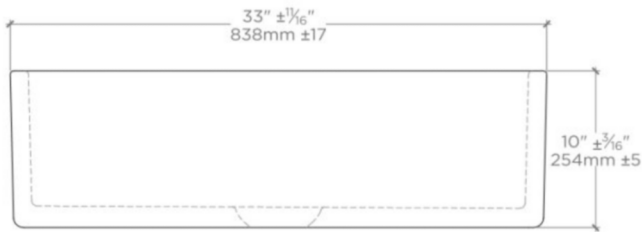

CLAYBURN

CASK33

33" x 18 1/4" x 10" Fireclay Farmhouse Apron Sink with Center Drain

SHOWN IN 33" X 18 1/4" X 10" FIRECLAY FARMHOUSE APRON SINK WITH CENTER DRAIN | CASK33

TECHNICAL DETAILS

ADA Compliance: When installed per ADA guidelines
Bowl Shape: Rectangular
Drain Hole Diameter: 89 mm
Garbage Disposal: Y
Depth / Width: 464 mm
Height: 254 mm
Installation Type: Apron
Length: 838 mm
Outer Rim Shape: Rectangular

Due to dimensional variations of Fine Fire Clay, Clayburn sinks should be installed before templating for countertops.

CLAYBURN

CASK33

33" x 18 1/4" x 10" Fireclay Farmhouse Apron Sink with Center Drain

TOP VIEW

SCALE: 1"=1'-0"

FRONT VIEW

SCALE: 1"=1'-0"

SIDE VIEW

SCALE: 1"=1'-0"