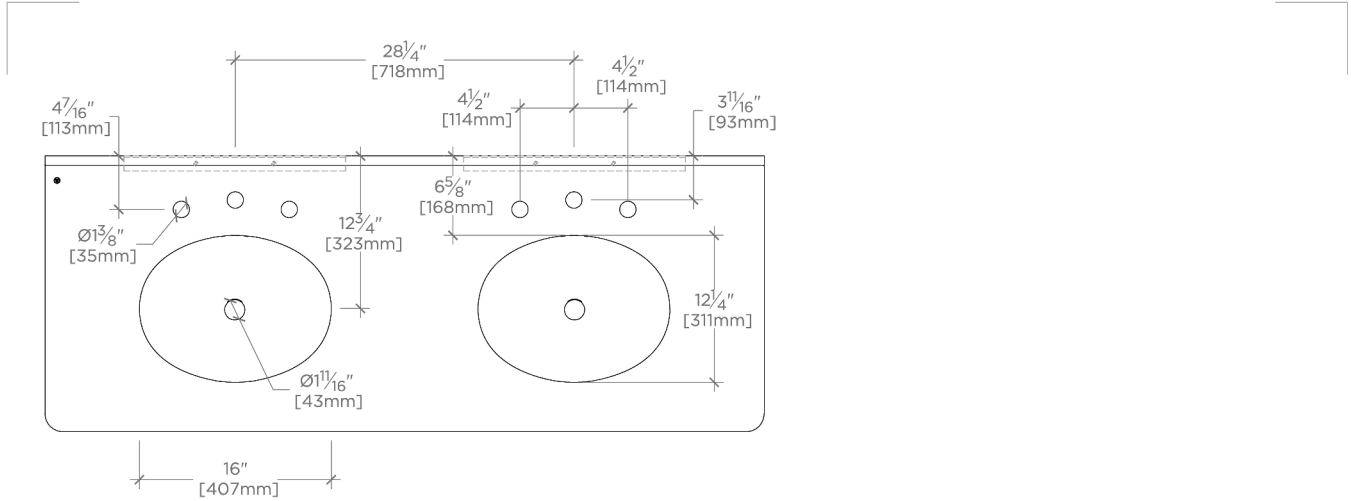

TECHNICAL DETAILS

Depth To Overflow: 2.67"
Drain Hole Depth: 1 7/8"
Drain Hole Diameter: 1 3/4"
Drain Style: Center Drain
Fittings Hole Diameter: 1 3/8"
Overflow Opening: Yes

CODES & STANDARDS

CERTIFICATIONS

PRODUCT (NOTES)

WATERWORKS

WRIGHT

WRWS03

Wright Single Knurled-Metal Apron three Legs with MRLVCU Sink and 60" 5CM Plain Radius and Backsplash

TOP VIEW

SCALE: 3/4"=1'-0"

FRONT VIEW

SCALE: 3/4"=1'-0"

SIDE VIEW

SCALE: 3/4"=1'-0"