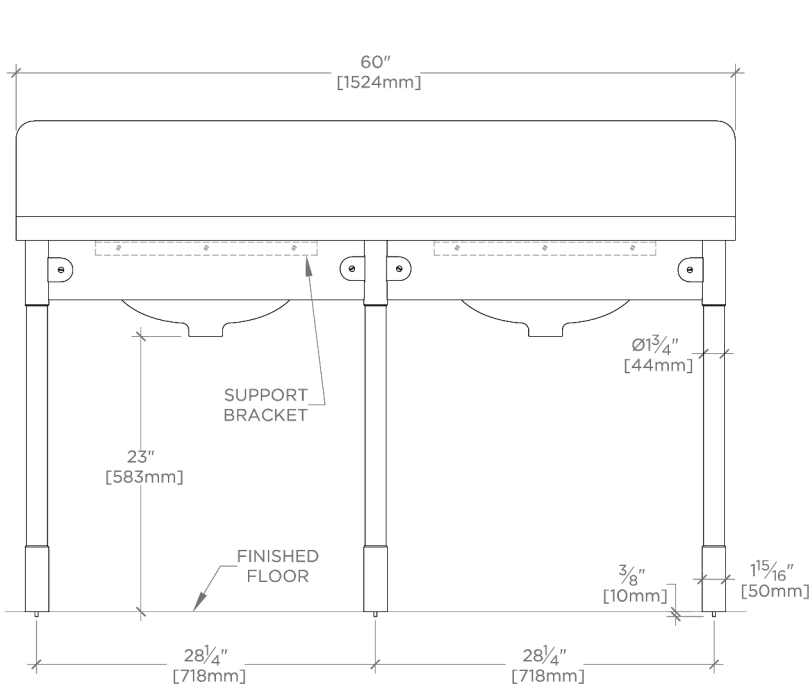

TECHNICAL DETAILS

Depth To Overflow: 2.67"
Drain Hole Depth: 1 7/8"
Drain Hole Diameter: 1 3/4"
Drain Style: Center Drain
Fittings Hole Diameter: 1 3/8"
Overflow Opening: Yes

CODES & STANDARDS

CERTIFICATIONS

PRODUCT (NOTES)

WATERWORKS

WRIGHT

WRWS03

Wright Single Knurled-Metal Apron three Legs with MRLVCU Sink and 60" 5CM Plain Radius and Backsplash

TOP VIEW

SCALE: 3/4"=1'-0"

FRONT VIEW

SCALE: 3/4"=1'-0"

SIDE VIEW

SCALE: 3/4"=1'-0"