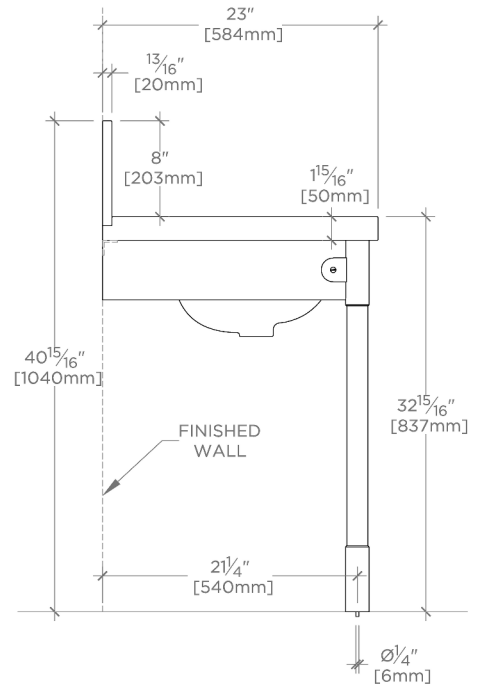

TECHNICAL DETAILS

Depth To Overflow: 2.67"
Drain Hole Depth: 1 7/8"
Drain Hole Diameter: 1 3/4"
Drain Style: Center Drain
Fittings Hole Diameter: 1 3/8"
Overflow Opening: Yes

CODES & STANDARDS

CERTIFICATIONS

PRODUCT (NOTES)

WATERWORKS

WRIGHT

WRWS03

Wright Single Knurled-Metal Apron three Legs with MRLVCU Sink and 60" 5CM Plain Radius and Backsplash

TOP VIEW

SCALE: 3/4"=1'-0"

FRONT VIEW

SCALE: 3/4"=1'-0"

SIDE VIEW

SCALE: 3/4"=1'-0"