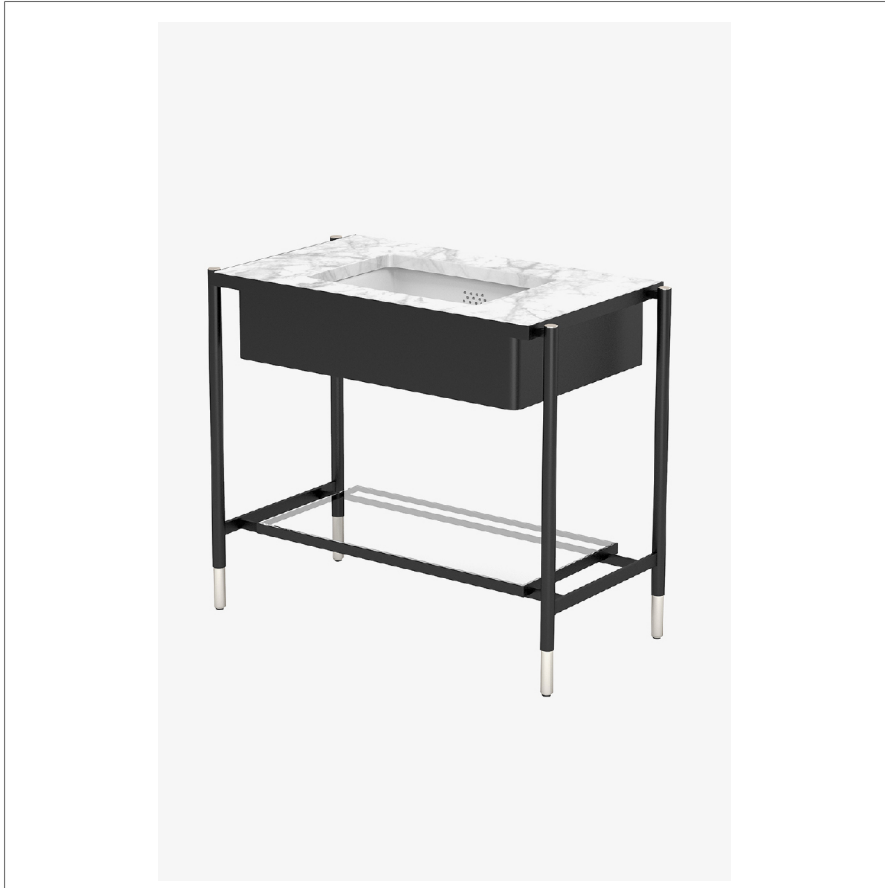

## BOND

BNWS01

Bond Metal Four Leg Single Washstand 39 1/2" x 22" x 34"

SHOWN IN BOND METAL FOUR LEG SINGLE WASHSTAND 39 1/2" X 22" X 34" | BNWS01

### TECHNICAL DETAILS

ADA Compliance: No  
Depth/Width: 17 1/4"  
Diameter Of Legs Tubes: 1"  
Height: 33 7/8"  
Installation Type: Freestanding  
Leg Material: Metal  
Length: 39 7/16"  
Number Of Holes: Zero Holes  
Number Of Legs: Four  
Outer Rim Shape: Rectangular  
Primary Material: Steel with Brass  
Sink Visibility: Y  
Storage Capacity: 0.0 cubic\_foot  
Suggested Application: Bath

### PRODUCT FEATURES

Slab top and sink sold separately from washstand

An extensive range of fittings, fixture and accessory options for the complete bath.

Includes Nickel and Brass feet

Includes glass shelf

## BNWS01

Bond Metal Four Leg Single Washstand 39 1/2" x 22" x 34"

TOP VIEW

SCALE: 3/4"=1'-0"

FRONT VIEW

SCALE: 3/4"=1'-0"

SIDE VIEW

SCALE: 3/4"=1'-0"