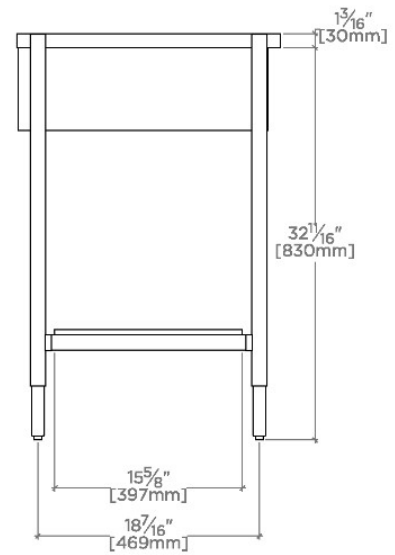

## BOND

BNWS01

Bond Metal Four Leg Single Washstand 39 1/2" x 22" x 34"

SHOWN IN BOND METAL FOUR LEG SINGLE WASHSTAND 39 1/2" X 22" X 34" | BNWS01

### TECHNICAL DETAILS

ADA Compliance: No  
Depth/Width: 17 1/4"  
Diameter Of Legs Tubes: 1"  
Height: 33 7/8"  
Installation Type: Freestanding  
Leg Material: Metal  
Length: 39 7/16"  
Number Of Holes: Zero Holes  
Number Of Legs: Four  
Outer Rim Shape: Rectangular  
Primary Material: Steel with Brass  
Sink Visibility: Y  
Storage Capacity: 0.0 cubic\_foot  
Suggested Application: Bath

## BNWS01

Bond Metal Four Leg Single Washstand 39 1/2" x 22" x 34"

TOP VIEW

SCALE: 3/4"=1'-0"

FRONT VIEW

SCALE: 3/4"=1'-0"

SIDE VIEW

SCALE: 3/4"=1'-0"