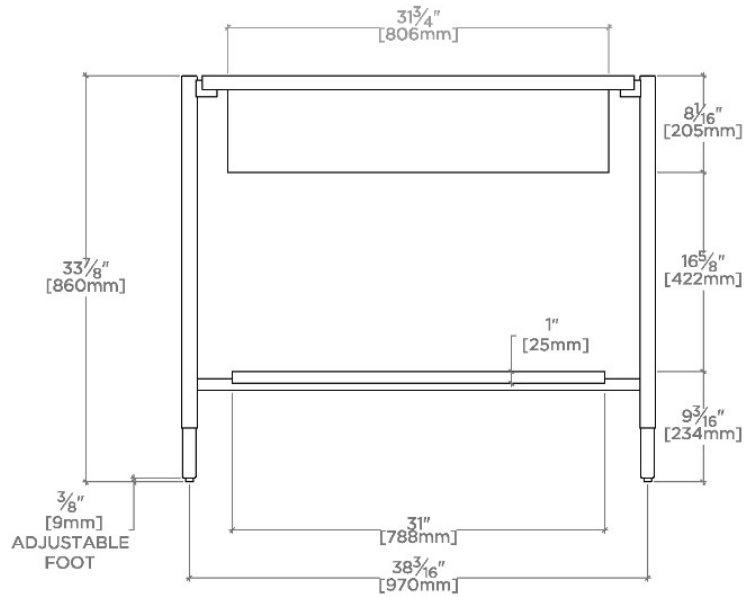

### TECHNICAL DETAILS

ADA Compliance: No  
Depth/Width: 17 1/4"  
Diameter Of Legs Tubes: 1"  
Height: 33 7/8"  
Installation Type: Freestanding  
Leg Material: Metal  
Length: 39 7/16"  
Number Of Holes: Zero Holes  
Number Of Legs: Four  
Outer Rim Shape: Rectangular  
Primary Material: Steel with Brass  
Sink Visibility: Y  
Storage Capacity: 0.0 cubic\_foot  
Suggested Application: Bath

## BNWS01

Bond Metal Four Leg Single Washstand 39 1/2" x 22" x 34"

TOP VIEW

SCALE: 3/4"=1'-0"

FRONT VIEW

SCALE: 3/4"=1'-0"

SIDE VIEW

SCALE: 3/4"=1'-0"