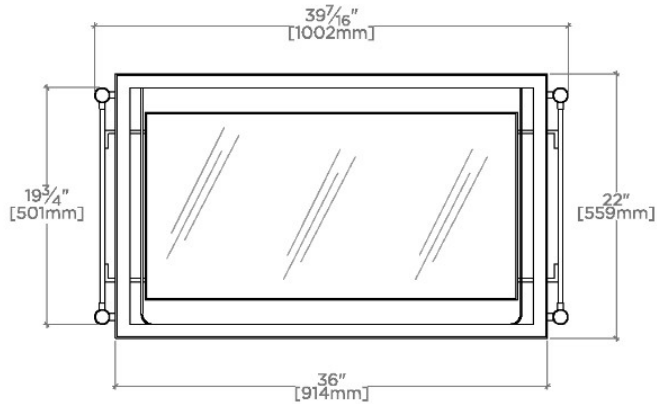

### TECHNICAL DETAILS

ADA Compliance: No  
Depth/Width: 17 1/4"  
Diameter Of Legs Tubes: 1"  
Height: 33 7/8"  
Installation Type: Freestanding  
Leg Material: Metal  
Length: 39 7/16"  
Number Of Holes: Zero Holes  
Number Of Legs: Four  
Outer Rim Shape: Rectangular  
Primary Material: Steel with Brass  
Sink Visibility: Y  
Storage Capacity: 0.0 cubic\_foot  
Suggested Application: Bath

## BNWS01

Bond Metal Four Leg Single Washstand 39 1/2" x 22" x 34"

TOP VIEW

SCALE: 3/4"=1'-0"

FRONT VIEW

SCALE: 3/4"=1'-0"

SIDE VIEW

SCALE: 3/4"=1'-0"