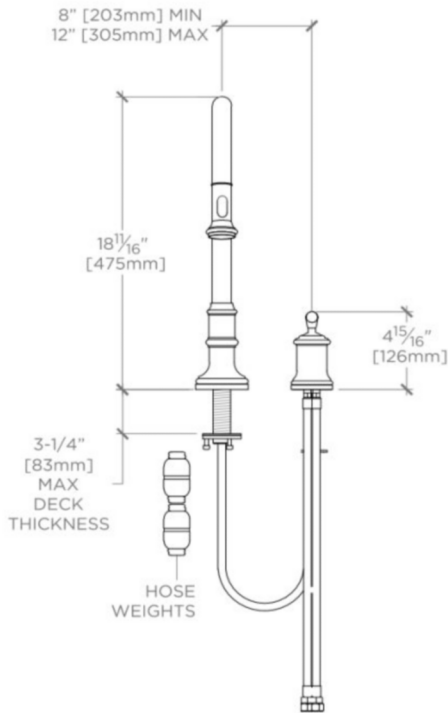

Features signature engraving detail

Available to install Handle control on left or right side of spout. Handles tilts to open and swings to the left for hot

## FR70KM

Foro Two Hole Gooseneck Kitchen Faucet with Metal Lever Handle & Pull Down Spray

NOTE: RIGHT AND LEFT HAND INSTALLATION IS POSSIBLE

ADAPTER(S) PACKAGED SEPARATELY		
ADAPTER	DESCRIPTION	QTY
UNUK08	9/16"-24 UNEF Male x 3/8" Female BSP in Nickel	2

TOP VIEW

SCALE: 1"=1'-0"

SPRAY AND HANDLE OPERATION VIEW

FRONT VIEW

SCALE: 1"=1'-0"

SIDE VIEW

SCALE: 1"=1'-0"