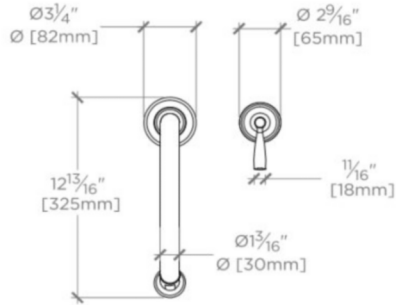

Features signature engraving detail

Available to install Handle control on left or right side of spout. Handles tilts to open and swings to the left for hot

## FR70KM

Foro Two Hole Gooseneck Kitchen Faucet with Metal Lever Handle & Pull Down Spray

NOTE: RIGHT AND LEFT HAND INSTALLATION IS POSSIBLE

ADAPTER(S) PACKAGED SEPARATELY		
ADAPTER	DESCRIPTION	QTY
UNUK08	9/16"-24 UNEF Male x 3/8" Female BSP in Nickel	2

TOP VIEW

SCALE: 1"=1'-0"

SPRAY AND HANDLE OPERATION VIEW

FRONT VIEW

SCALE: 1"=1'-0"

SIDE VIEW

SCALE: 1"=1'-0"