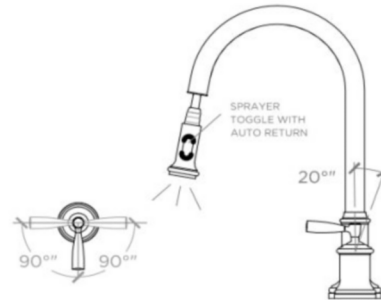

Features signature engraving detail

Available to install Handle control on left or right side of spout. Handles tilts to open and swings to the left for hot

## FR70KM

Foro Two Hole Gooseneck Kitchen Faucet with Metal Lever Handle & Pull Down Spray

NOTE: RIGHT AND LEFT HAND INSTALLATION IS POSSIBLE

ADAPTER(S) PACKAGED SEPARATELY		
ADAPTER	DESCRIPTION	QTY
UNUK08	9/16"-24 UNEF Male x 3/8" Female BSP in Nickel	2

TOP VIEW

SCALE: 1"=1'-0"

SPRAY AND HANDLE OPERATION VIEW

FRONT VIEW

SCALE: 1"=1'-0"

SIDE VIEW

SCALE: 1"=1'-0"