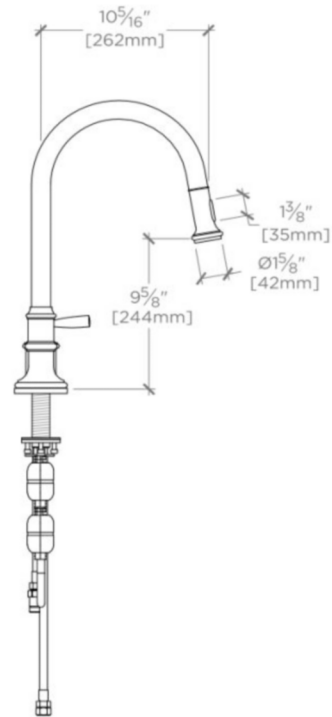

Features signature engraving detail

Available to install Handle control on left or right side of spout. Handles tilts to open and swings to the left for hot

## FR70KM

Foro Two Hole Gooseneck Kitchen Faucet with Metal Lever Handle & Pull Down Spray

NOTE: RIGHT AND LEFT HAND INSTALLATION IS POSSIBLE

ADAPTER(S) PACKAGED SEPARATELY		
ADAPTER	DESCRIPTION	QTY
UNUK08	9/16"-24 UNEF Male x 3/8" Female BSP in Nickel	2

TOP VIEW

SCALE: 1"=1'-0"

SPRAY AND HANDLE OPERATION VIEW

FRONT VIEW

SCALE: 1"=1'-0"

SIDE VIEW

SCALE: 1"=1'-0"