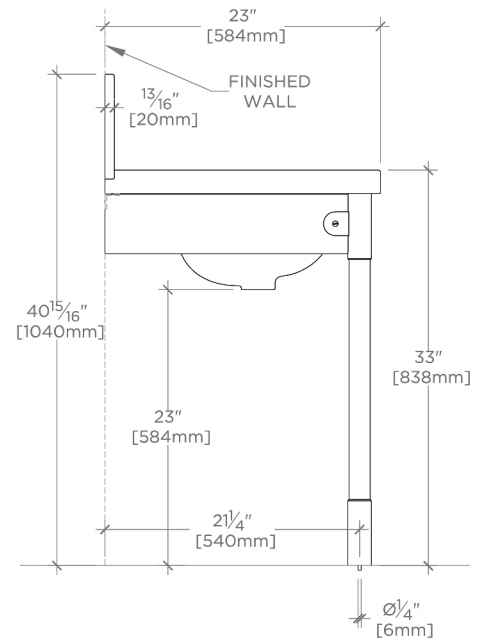

Wright

WRWS02

Wright Single Knurled- Metal Apron two Legs with MRLVCU Sink and 36" 5CM Plain Radius Slab and Backsplash

SHOWN IN WRIGHT SINGLE KNURLED- METAL APRON TWO LEGS WITH MRLVCU SINK AND 36" 5CM PLAIN RADIUS SLAB AND BACKSPLASH | WRWS02

TECHNICAL DETAILS

Depth To Overflow: 68 mm
Drain Hole Depth: 48 mm
Drain Hole Diameter: 44 mm
Drain Style: Center Drain
Fittings Hole Diameter: 35 mm
Overflow Opening: Yes

INSPIRATION

Wright is an ode to industrial luxury. Refined knurled detailing appear at the top and bottom of each leg, while a brass skirt with exposed screws and decorative tabs wraps the upper corners.

CERTIFICATIONS

PRODUCT (NOTES)

WATERWORKS

Wright

WRWS02

Wright Single Knurled- Metal Apron two Legs with MRLVCU Sink and 36" 5CM Plain Radius Slab and Backsplash

TOP VIEW

SCALE: 3/4"=1'-0"

FRONT VIEW

SCALE: 3/4"=1'-0"

SIDE VIEW

SCALE: 3/4"=1'-0"