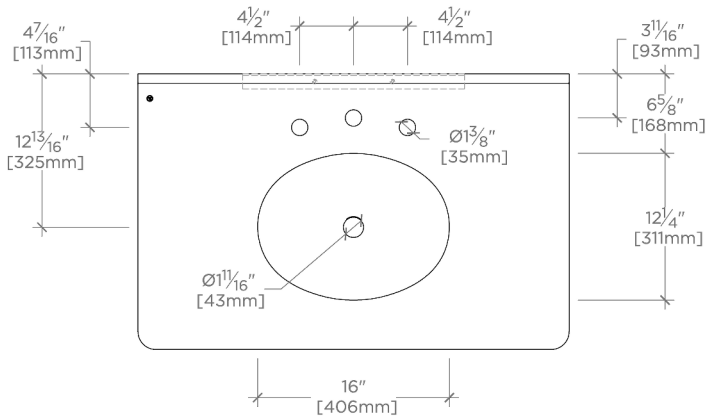

TECHNICAL DETAILS

Depth To Overflow: 68 mm
Drain Hole Depth: 48 mm
Drain Hole Diameter: 44 mm
Drain Style: Center Drain
Fittings Hole Diameter: 35 mm
Overflow Opening: Yes

INSPIRATION

Wright is an ode to industrial luxury. Refined knurled detailing appear at the top and bottom of each leg, while a brass skirt with exposed screws and decorative tabs wraps the upper corners.

CERTIFICATIONS

PRODUCT (NOTES)

WATERWORKS

Wright

WRWS02

Wright Single Knurled- Metal Apron two Legs with MRLVCU Sink and 36" 5CM Plain Radius Slab and Backsplash

TOP VIEW

SCALE: 3/4"=1'-0"

FRONT VIEW

SCALE: 3/4"=1'-0"

SIDE VIEW

SCALE: 3/4"=1'-0"