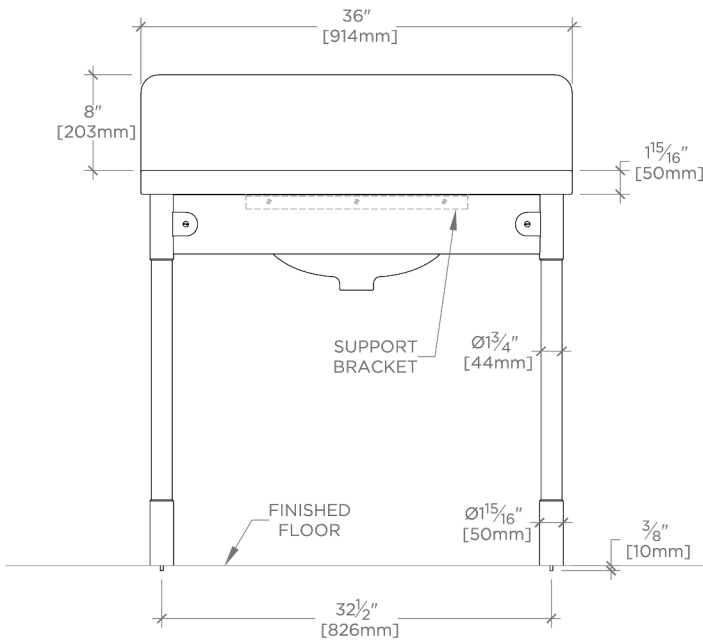

TECHNICAL DETAILS

Depth To Overflow: 68 mm
Drain Hole Depth: 48 mm
Drain Hole Diameter: 44 mm
Drain Style: Center Drain
Fittings Hole Diameter: 35 mm
Overflow Opening: Yes

INSPIRATION

Wright is an ode to industrial luxury. Refined knurled detailing appear at the top and bottom of each leg, while a brass skirt with exposed screws and decorative tabs wraps the upper corners.

CERTIFICATIONS

PRODUCT (NOTES)

WATERWORKS

Wright

WRWS02

Wright Single Knurled- Metal Apron two Legs with MRLVCU Sink and 36" 5CM Plain Radius Slab and Backsplash

TOP VIEW

SCALE: 3/4"=1'-0"

FRONT VIEW

SCALE: 3/4"=1'-0"

SIDE VIEW

SCALE: 3/4"=1'-0"