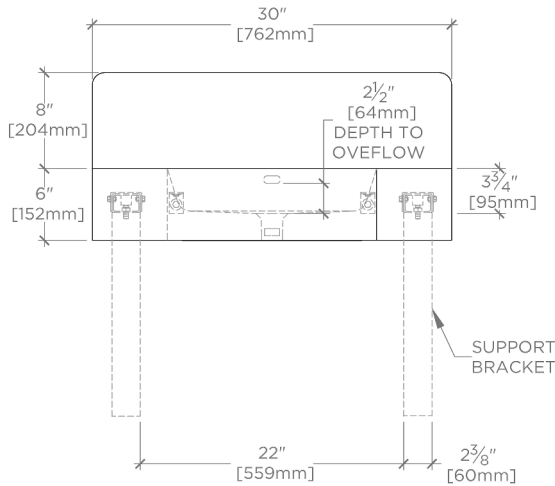

TECHNICAL DETAILS

Depth To Overflow: 64 mm
Drain Hole Depth: 48 mm
Drain Hole Diameter: 44 mm
Drain Style: Center Drain
Fittings Hole Diameter: 35 mm
Overflow Opening: Yes

INSPIRATION

Marbella exemplifies angular refinement through sculptural square forms that showcase fine stone's beauty, while gently softened edges exude quiet sophistication. The design's ample deck makes it equally suited for powder or primary baths.

Features an integrated overflow

CERTIFICATIONS

PRODUCT (NOTES)

WATERWORKS

Marbella

MBCS15

Marbella Deck Mounted Marble Lavatory Sink 30" x 18 3/4" x 6" with 30" x 8" x 3/4" Backsplash

TOP VIEW

SCALE: 3/4"=1'-0"

FRONT VIEW

SCALE: 3/4"=1'-0"

REQUIRED MOUNTING HARDWARE (SOLD SEPARATELY)

STYLE: 106801

DESCRIPTION: UNIVERSAL PAIR (L/R) 18" STAINLESS STEEL ADJUSTABLE CONCEALED SUPPORT BRACKETS, WALL SUPPORT BRACKETS AND HARDWARE FOR WALL MOUNTED STONE SINK.

SIDE VIEW

SCALE: 3/4"=1'-0"