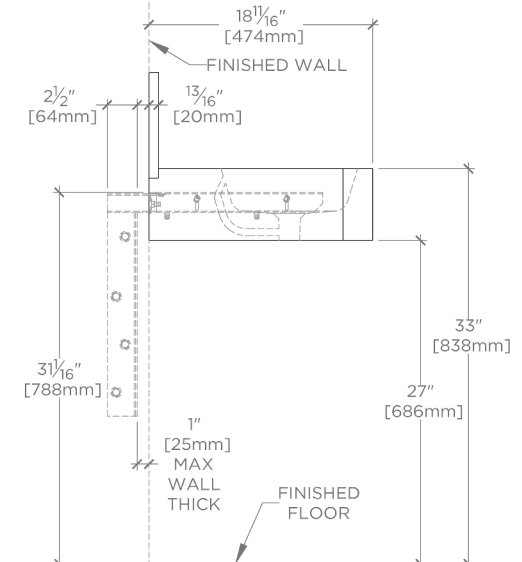

TECHNICAL DETAILS

Depth To Overflow: 64 mm
Drain Hole Depth: 48 mm
Drain Hole Diameter: 44 mm
Drain Style: Center Drain
Fittings Hole Diameter: 35 mm
Overflow Opening: Yes

INSPIRATION

Marbella exemplifies angular refinement through sculptural square forms that showcase fine stone's beauty, while gently softened edges exude quiet sophistication. The design's ample deck makes it equally suited for powder or primary baths.

Features an integrated overflow

CERTIFICATIONS

PRODUCT (NOTES)

WATERWORKS

Marbella

MBCS15

Marbella Deck Mounted Marble Lavatory Sink 30" x 18 3/4" x 6" with 30" x 8" x 3/4" Backsplash

TOP VIEW

SCALE: 3/4"=1'-0"

FRONT VIEW

SCALE: 3/4"=1'-0"

REQUIRED MOUNTING HARDWARE (SOLD SEPARATELY)

STYLE: 106801

DESCRIPTION: UNIVERSAL PAIR (L/R) 18" STAINLESS STEEL ADJUSTABLE CONCEALED SUPPORT BRACKETS, WALL SUPPORT BRACKETS AND HARDWARE FOR WALL MOUNTED STONE SINK.

SIDE VIEW

SCALE: 3/4"=1'-0"