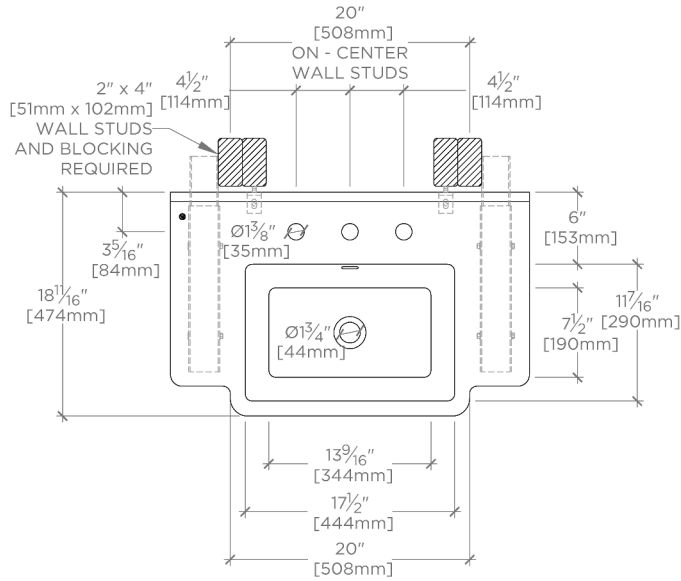

TECHNICAL DETAILS

Depth To Overflow: 64 mm
Drain Hole Depth: 48 mm
Drain Hole Diameter: 44 mm
Drain Style: Center Drain
Fittings Hole Diameter: 35 mm
Overflow Opening: Yes

INSPIRATION

Marbella exemplifies angular refinement through sculptural square forms that showcase fine stone's beauty, while gently softened edges exude quiet sophistication. The design's ample deck makes it equally suited for powder or primary baths.

Features an integrated overflow

CERTIFICATIONS

PRODUCT (NOTES)

WATERWORKS

Marbella

MBCS15

Marbella Deck Mounted Marble Lavatory Sink 30" x 18 3/4" x 6" with 30" x 8" x 3/4" Backsplash

TOP VIEW

SCALE: 3/4"=1'-0"

FRONT VIEW

SCALE: 3/4"=1'-0"

REQUIRED MOUNTING HARDWARE (SOLD SEPARATELY)

STYLE: 106801

DESCRIPTION: UNIVERSAL PAIR (L/R) 18" STAINLESS STEEL ADJUSTABLE CONCEALED SUPPORT BRACKETS, WALL SUPPORT BRACKETS AND HARDWARE FOR WALL MOUNTED STONE SINK.

SIDE VIEW

SCALE: 3/4"=1'-0"