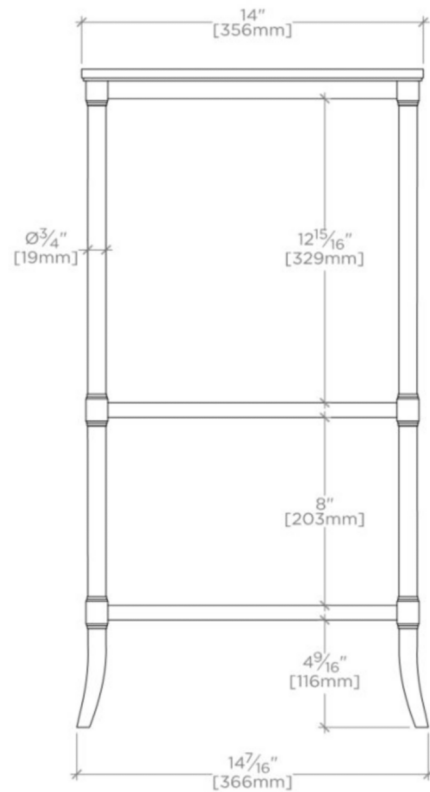

EASTON

EAET06

Easton Etagere with Clear Glass 14" x 14" x 26"

SHOWN IN EASTON ETAGERE WITH CLEAR GLASS 14" X 14" X 26" | EAET06

TECHNICAL DETAILS

Adjustable Levelers / Feet: N
Depth / Width: 14"
Height: 26"
Length: 14"
Primary Material: Metal
Suggested Application: All Applications

EASTON

EAET06

Easton Etagere with Clear Glass 14" x 14" x 26"

TOP VIEW

SCALE: 1/2"=1'-0"

FRONT VIEW

SCALE: 1/2"=1'-0"

SIDE VIEW

SCALE: 1/2"=1'-0"