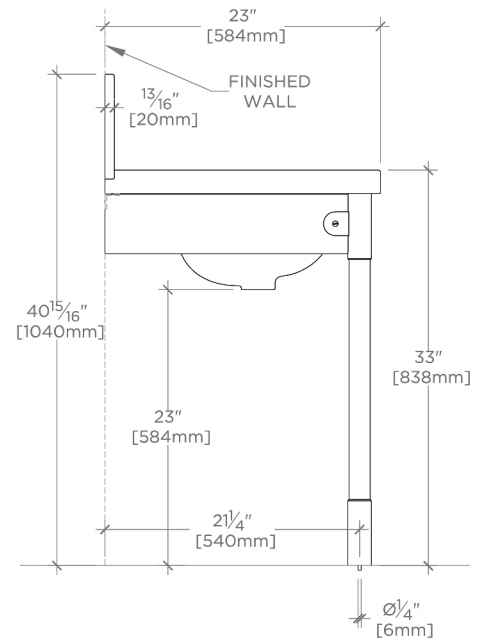

WRIGHT

WRWS02

Wright Single Knurled- Metal Apron two Legs with MRLVCU Sink and 36" 5CM Plain Radius Slab and Backsplash

SHOWN IN WRIGHT SINGLE KNURLED- METAL APRON TWO LEGS WITH MRLVCU SINK AND 36" 5CM PLAIN RADIUS SLAB AND BACKSPLASH | WRWS02

TECHNICAL DETAILS

Depth To Overflow: 2.67"
Drain Hole Depth: 1 7/8"
Drain Hole Diameter: 1 3/4"
Drain Style: Center Drain
Fittings Hole Diameter: 1 3/8"
Overflow Opening: Yes

INSPIRATION

Wright is an ode to industrial luxury. Refined knurled detailing appear at the top and bottom of each leg, while a brass skirt with exposed screws and decorative tabs wraps the upper corners.

CERTIFICATIONS

PRODUCT (NOTES)

WATERWORKS

WRIGHT

WRWS02

Wright Single Knurled- Metal Apron two Legs with MRLVCU Sink and 36" 5CM Plain Radius Slab and Backsplash

TOP VIEW

SCALE: 3/4"=1'-0"

FRONT VIEW

SCALE: 3/4"=1'-0"

SIDE VIEW

SCALE: 3/4"=1'-0"