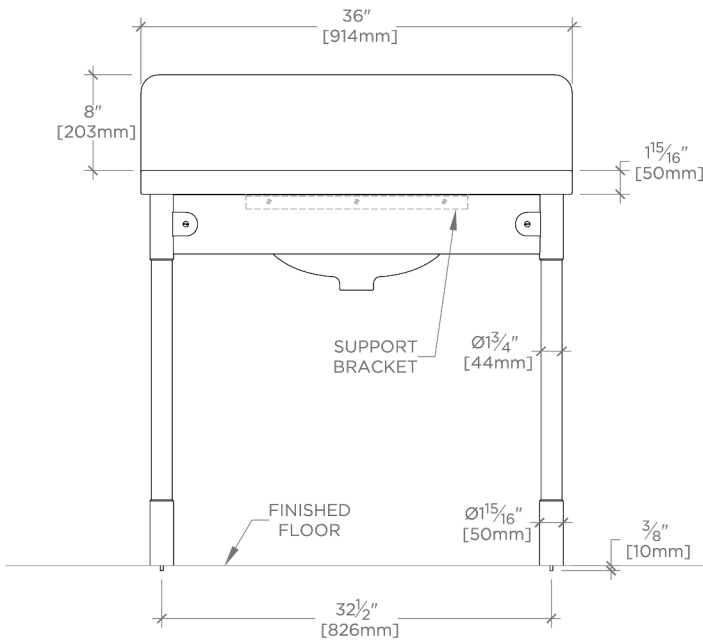

TECHNICAL DETAILS

Depth To Overflow: 2.67"
Drain Hole Depth: 1 7/8"
Drain Hole Diameter: 1 3/4"
Drain Style: Center Drain
Fittings Hole Diameter: 1 3/8"
Overflow Opening: Yes

INSPIRATION

Wright is an ode to industrial luxury. Refined knurled detailing appear at the top and bottom of each leg, while a brass skirt with exposed screws and decorative tabs wraps the upper corners.

CERTIFICATIONS

PRODUCT (NOTES)

WATERWORKS

WRIGHT

WRWS02

Wright Single Knurled- Metal Apron two Legs with MRLVCU Sink and 36" 5CM Plain Radius Slab and Backsplash

TOP VIEW

SCALE: 3/4"=1'-0"

FRONT VIEW

SCALE: 3/4"=1'-0"

SIDE VIEW

SCALE: 3/4"=1'-0"