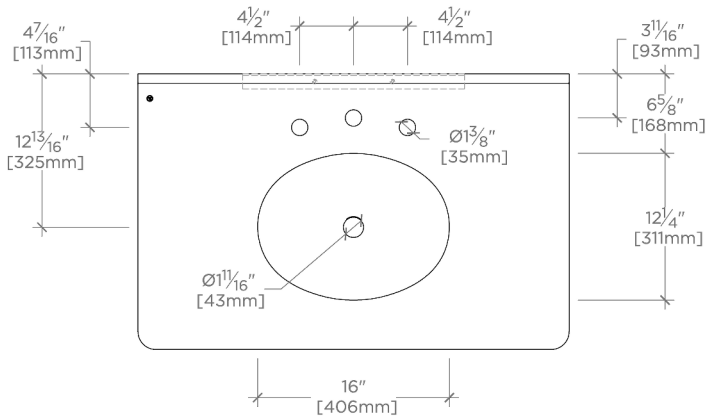

TECHNICAL DETAILS

Depth To Overflow: 2.67"
Drain Hole Depth: 1 7/8"
Drain Hole Diameter: 1 3/4"
Drain Style: Center Drain
Fittings Hole Diameter: 1 3/8"
Overflow Opening: Yes

INSPIRATION

Wright is an ode to industrial luxury. Refined knurled detailing appear at the top and bottom of each leg, while a brass skirt with exposed screws and decorative tabs wraps the upper corners.

CERTIFICATIONS

PRODUCT (NOTES)

WATERWORKS

WRIGHT

WRWS02

Wright Single Knurled- Metal Apron two Legs with MRLVCU Sink and 36" 5CM Plain Radius Slab and Backsplash

TOP VIEW

SCALE: 3/4"=1'-0"

FRONT VIEW

SCALE: 3/4"=1'-0"

SIDE VIEW

SCALE: 3/4"=1'-0"