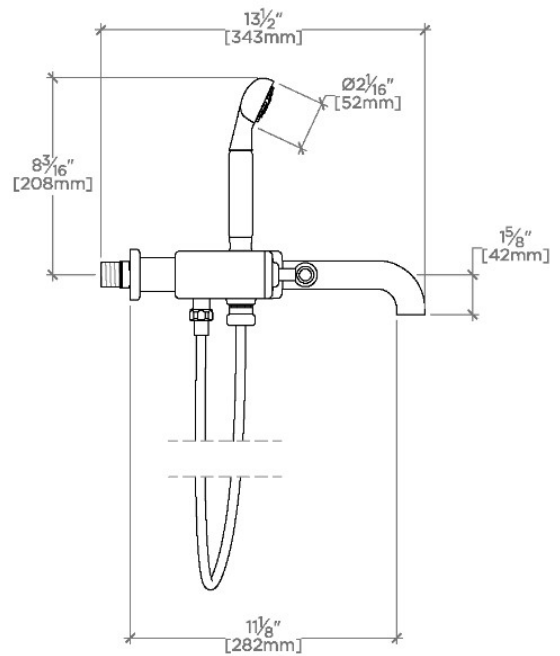

INSPIRATION

Our fresh take on American industrial design comes in three styles, each of them clean-lined, and distinct to Waterworks.

CODES & STANDARDS

PRODUCT FEATURES

Features All Metal Lever Handles

Diverter handle allows bather to move water from spout to handshower

The Handshower offers a fixed spray pattern

Stocked in Chrome, Nickel and Brass

Unrestricted flow for tub spout. Handshower available in 1.75gpm (6.6L/min) flow rate

CERTIFICATIONS

PRODUCT (NOTES)

Ludlow

LD30XT

Ludlow Wall Mounted Exposed Tub Filler with Handshower and Lever Handles

TOP VIEW

SCALE: 1 1/2"=1'-0"

FRONT VIEW

SCALE: 1 1/2"=1'-0"

SIDE VIEW

SCALE: 1 1/2"=1'-0"