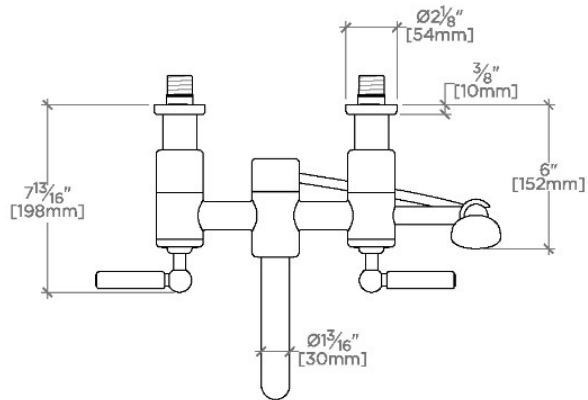

The Handshower offers a fixed spray pattern

Stocked in Chrome, Nickel and Brass

Unrestricted flow for tub spout. Handshower available in 1.75gpm (6.6L/min) flow rate

CERTIFICATIONS

PRODUCT (NOTES)

Ludlow

LD30XT

Ludlow Wall Mounted Exposed Tub Filler with Handshower and Lever Handles

TOP VIEW

SCALE: 1 1/2"=1'-0"

FRONT VIEW

SCALE: 1 1/2"=1'-0"

SIDE VIEW

SCALE: 1 1/2"=1'-0"