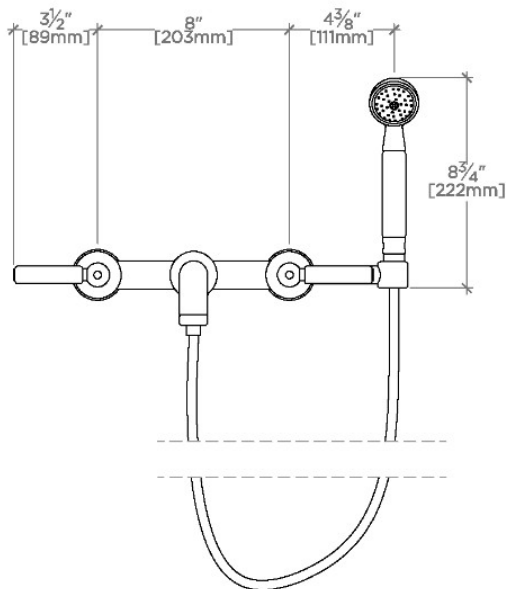

Ludlow

LD30XT

Ludlow Wall Mounted Exposed Tub Filler with Handshower and Lever Handles

SHOWN IN LUDLOW WALL MOUNTED EXPOSED TUB FILLER WITH HANDSHOWER AND LEVER HANDLES | LD30XT

TECHNICAL DETAILS

ADA Compliance: No

INSPIRATION

Our fresh take on American industrial design comes in three styles, each of them clean-lined, and distinct to Waterworks.

CODES & STANDARDS

PRODUCT FEATURES

Features All Metal Lever Handles

Diverter handle allows bather to move water from spout to handshower

The Handshower offers a fixed spray pattern

Stocked in Chrome, Nickel and Brass

Unrestricted flow for tub spout. Handshower available in 1.75gpm (6.6L/min) flow rate

CERTIFICATIONS

PRODUCT (NOTES)

Ludlow

LD30XT

Ludlow Wall Mounted Exposed Tub Filler with Handshower and Lever Handles

TOP VIEW

SCALE: 1 1/2"=1'-0"

FRONT VIEW

SCALE: 1 1/2"=1'-0"

SIDE VIEW

SCALE: 1 1/2"=1'-0"