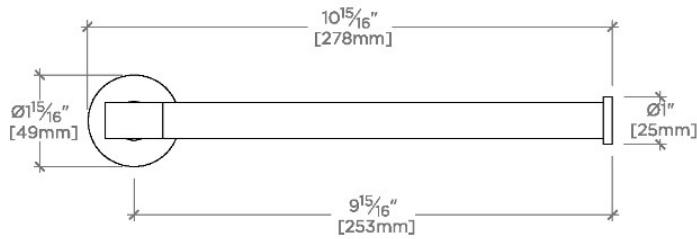

Bond

BTB010

Bond 10" Guest Towel Bar

SHOWN IN BOND 10" GUEST TOWEL BAR | BTB010

TECHNICAL DETAILS

Primary Material: Brass

INSPIRATION

Modern designs infused with rare soul and artistry. Explore our wide range of Bond bath and kitchen elements, from fittings to fixtures to hardware.

Bond

BTB010

Bond 10" Guest Towel Bar

TOP VIEW

SCALE: 3"=1'-0"

FRONT VIEW

SCALE: 3"=1'-0"

SIDE VIEW

SCALE: 3"=1'-0"