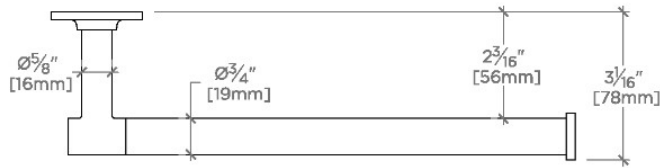

Bond

BTB010

Bond 10" Guest Towel Bar

SHOWN IN BOND 10" GUEST TOWEL BAR | BTB010

TECHNICAL DETAILS

Primary Material: Brass

INSPIRATION

Modern designs infused with rare soul and artistry. Explore our wide range of Bond bath and kitchen elements, from fittings to fixtures to hardware.

Bond

BTB010

Bond 10" Guest Towel Bar

TOP VIEW

SCALE: 3"=1'-0"

FRONT VIEW

SCALE: 3"=1'-0"

SIDE VIEW

SCALE: 3"=1'-0"