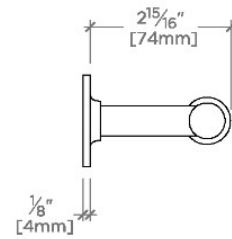

Bond

BTB010

Bond 10" Guest Towel Bar

SHOWN IN BOND 10" GUEST TOWEL BAR | BTB010

TECHNICAL DETAILS

Primary Material: Brass

INSPIRATION

Modern designs infused with rare soul and artistry. Explore our wide range of Bond bath and kitchen elements, from fittings to fixtures to hardware.

Bond

BTB010

Bond 10" Guest Towel Bar

TOP VIEW

SCALE: 3"=1'-0"

FRONT VIEW

SCALE: 3"=1'-0"

SIDE VIEW

SCALE: 3"=1'-0"