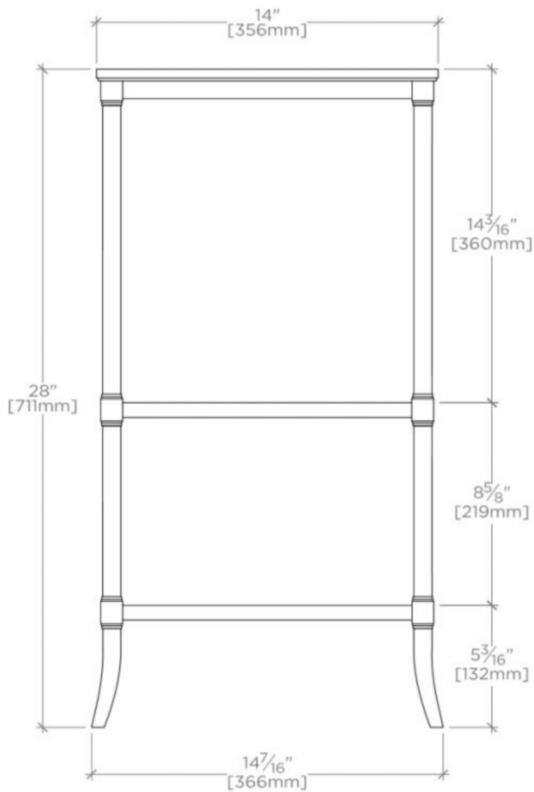

EASTON

EAET06

Easton Etagere with Clear Glass 14" x 14" x 26"

SHOWN IN EASTON ETAGERE WITH CLEAR GLASS 14" X 14" X 26" | EAET06

TECHNICAL DETAILS

Adjustable Levelers / Feet: N
Depth / Width: 356 mm
Height: 660 mm
Length: 356 mm
Primary Material: Metal
Suggested Application: All Applications

INSPIRATION

Drawing on Edwardian style, Easton is the most extensive Waterworks family; a range of moods and a selection of products from fittings to furniture.

PRODUCT FEATURES

Edwardian style
Hand-worked by skilled craftsmen
Three Clear Glass Shelves
14" x 14" x 26"

EASTON

EAET06

Easton Etagere with Clear Glass 14" x 14" x 26"

TOP VIEW

SCALE: 1/2"=1'-0"

FRONT VIEW

SCALE: 1/2"=1'-0"

SIDE VIEW

SCALE: 1/2"=1'-0"