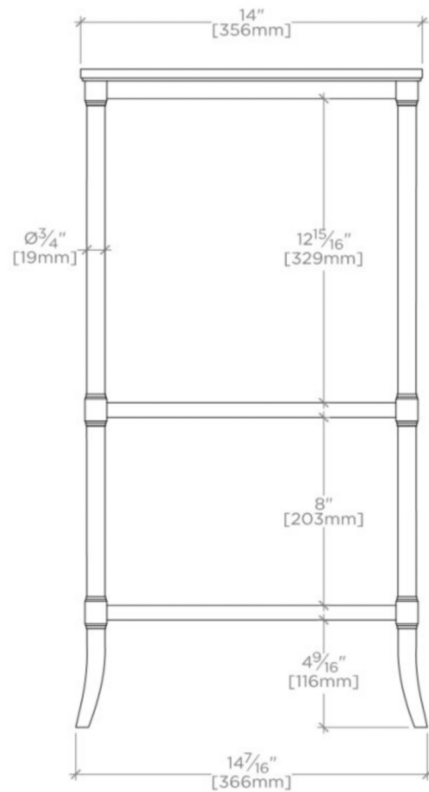

EASTON

EAET06

Easton Etagere with Clear Glass 14" x 14" x 26"

SHOWN IN EASTON ETAGERE WITH CLEAR GLASS 14" X 14" X 26" | EAET06

TECHNICAL DETAILS

Adjustable Levelers / Feet: N
Depth / Width: 356 mm
Height: 660 mm
Length: 356 mm
Primary Material: Metal
Suggested Application: All Applications

EASTON

EAET06

Easton Etagere with Clear Glass 14" x 14" x 26"

TOP VIEW

SCALE: 1/2"=1'-0"

FRONT VIEW

SCALE: 1/2"=1'-0"

SIDE VIEW

SCALE: 1/2"=1'-0"