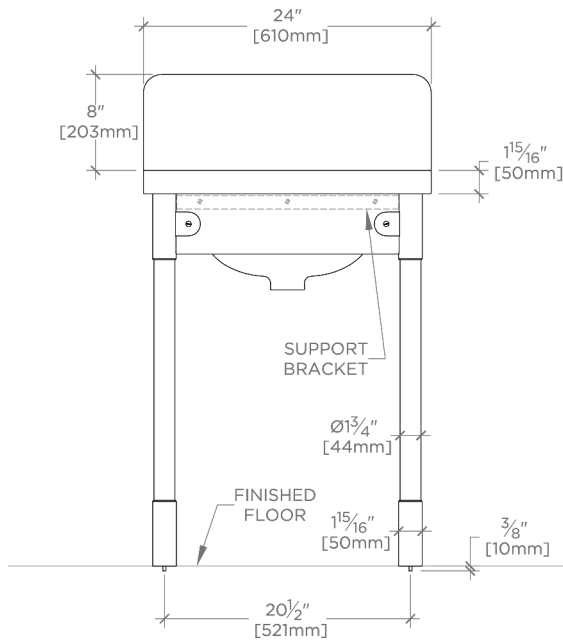

TECHNICAL DETAILS

Depth To Overflow: 68 mm
Drain Hole Depth: 48 mm
Drain Hole Diameter: 44 mm
Drain Style: Center Drain
Fittings Hole Diameter: 35 mm
Overflow Opening: Yes

INSPIRATION

Wright is an ode to industrial luxury. Refined knurled detailing appear at the top and bottom of each leg, while a brass skirt with exposed screws and decorative tabs wraps the upper corners.

CERTIFICATIONS

PRODUCT (NOTES)

Wright

WRWS01

Wright Single Knurled- Metal Apron two legs with MRLVHU Sink and 24" 5CM Plain Radius Slab, Shelf, and Backsplash

TOP VIEW

SCALE: 3/4"=1'-0"

FRONT VIEW

SCALE: 3/4"=1'-0"

SIDE VIEW

SCALE: 3/4"=1'-0"