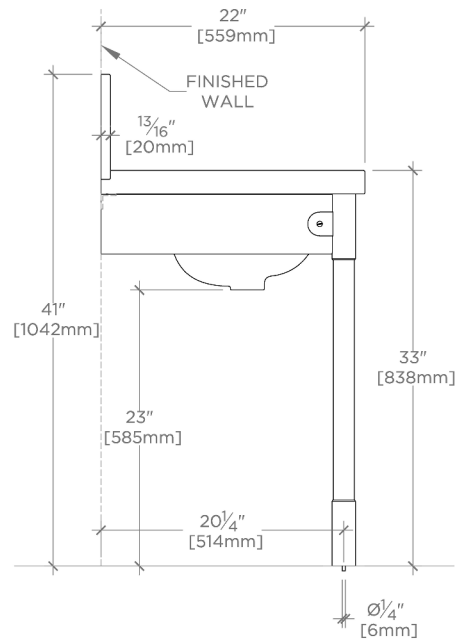

Wright

WRWS01

Wright Single Knurled- Metal Apron two legs with MRLVHU Sink and 24" 5CM Plain Radius Slab, Shelf, and Backsplash

SHOWN IN WRIGHT SINGLE KNURLED- METAL APRON TWO LEGS WITH MRLVHU SINK AND 24" 5CM PLAIN RADIUS SLAB, SHELF, AND BACKSPLASH | WRWS01

TECHNICAL DETAILS

Depth To Overflow: 68 mm
Drain Hole Depth: 48 mm
Drain Hole Diameter: 44 mm
Drain Style: Center Drain
Fittings Hole Diameter: 35 mm
Overflow Opening: Yes

INSPIRATION

Wright is an ode to industrial luxury. Refined knurled detailing appear at the top and bottom of each leg, while a brass skirt with exposed screws and decorative tabs wraps the upper corners.

CERTIFICATIONS

PRODUCT (NOTES)

Wright

WRWS01

Wright Single Knurled- Metal Apron two legs with MRLVHU Sink and 24" 5CM Plain Radius Slab, Shelf, and Backsplash

TOP VIEW

SCALE: 3/4"=1'-0"

FRONT VIEW

SCALE: 3/4"=1'-0"

SIDE VIEW

SCALE: 3/4"=1'-0"