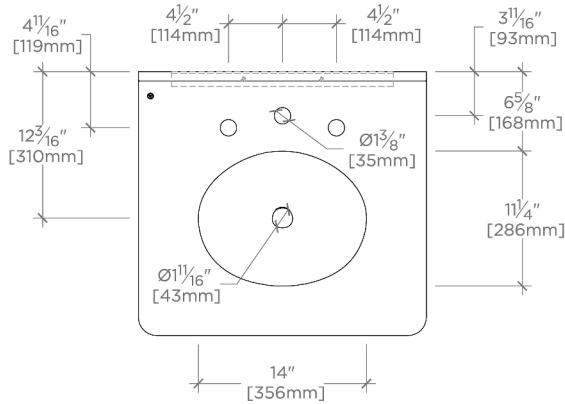

Wright

WRWS01

Wright Single Knurled- Metal Apron two legs with MRLVHU Sink and 24" 5CM Plain Radius Slab, Shelf, and Backsplash

SHOWN IN WRIGHT SINGLE KNURLED- METAL APRON TWO LEGS WITH MRLVHU SINK AND 24" 5CM PLAIN RADIUS SLAB, SHELF, AND BACKSPLASH | WRWS01

TECHNICAL DETAILS

Depth To Overflow: 68 mm
Drain Hole Depth: 48 mm
Drain Hole Diameter: 44 mm
Drain Style: Center Drain
Fittings Hole Diameter: 35 mm
Overflow Opening: Yes

INSPIRATION

Wright is an ode to industrial luxury. Refined knurled detailing appear at the top and bottom of each leg, while a brass skirt with exposed screws and decorative tabs wraps the upper corners.

CERTIFICATIONS

PRODUCT (NOTES)

Wright

WRWS01

Wright Single Knurled- Metal Apron two legs with MRLVHU Sink and 24" 5CM Plain Radius Slab, Shelf, and Backsplash

TOP VIEW

SCALE: 3/4"=1'-0"

FRONT VIEW

SCALE: 3/4"=1'-0"

SIDE VIEW

SCALE: 3/4"=1'-0"