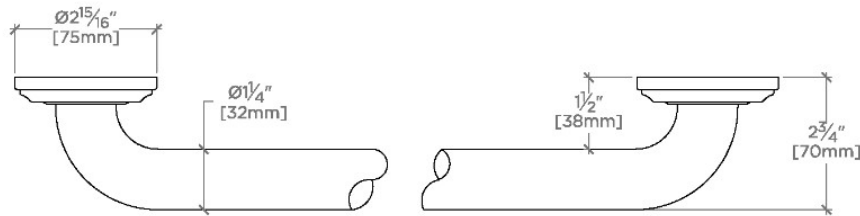

## Essentials

EGB124

Essentials Classic 24" Grab Bar

STYLE NO.	DESCRIPTION	LENGTH
EGB112	Essentials Classic 12" Grab Bar	12" [305mm]
EGB118	Essentials Classic 18" Grab Bar	18" [457mm]
EGB124	Essentials Classic 24" Grab Bar	24" [610mm]

TOP VIEW

SCALE: 3"=1'-0"

FRONT VIEW

SCALE: 3"=1'-0"

SIDE VIEW

SCALE: 3"=1'-0"