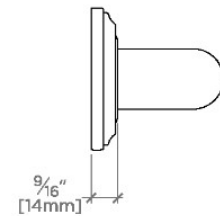

## Essentials

EGB124

Essentials Classic 24" Grab Bar

STYLE NO.	DESCRIPTION	LENGTH
EGB112	Essentials Classic 12" Grab Bar	12" [305mm]
EGB118	Essentials Classic 18" Grab Bar	18" [457mm]
EGB124	Essentials Classic 24" Grab Bar	24" [610mm]

TOP VIEW

SCALE: 3"=1'-0"

FRONT VIEW

SCALE: 3"=1'-0"

SIDE VIEW

SCALE: 3"=1'-0"