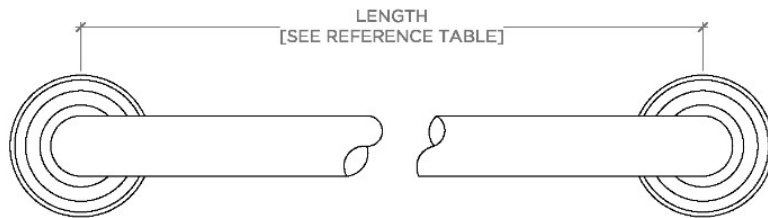

## Essentials

EGB124

Essentials Classic 24" Grab Bar

STYLE NO.	DESCRIPTION	LENGTH
EGB112	Essentials Classic 12" Grab Bar	12" [305mm]
EGB118	Essentials Classic 18" Grab Bar	18" [457mm]
EGB124	Essentials Classic 24" Grab Bar	24" [610mm]

TOP VIEW

SCALE: 3"=1'-0"

FRONT VIEW

SCALE: 3"=1'-0"

SIDE VIEW

SCALE: 3"=1'-0"