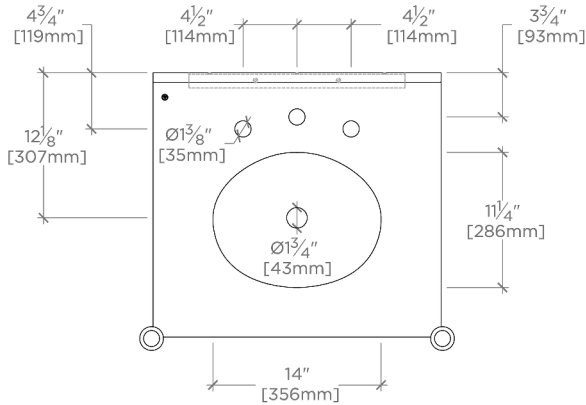

### TECHNICAL DETAILS

Depth To Overflow: 2.67"  
Depth/Width: 22"  
Drain Hole Depth: 1 7/8"  
Drain Hole Diameter: 1 3/4"  
Drain Style: Center Drain  
Fittings Hole Diameter: 1 3/8"  
Height: 33"  
Length: 24"

## CAWS10

24" with MRLVHU Sink 24" 5CM

TOP VIEW

SCALE: 3/4"=1'-0"

FRONT VIEW

SCALE: 3/4"=1'-0"

SIDE VIEW

SCALE: 3/4"=1'-0"