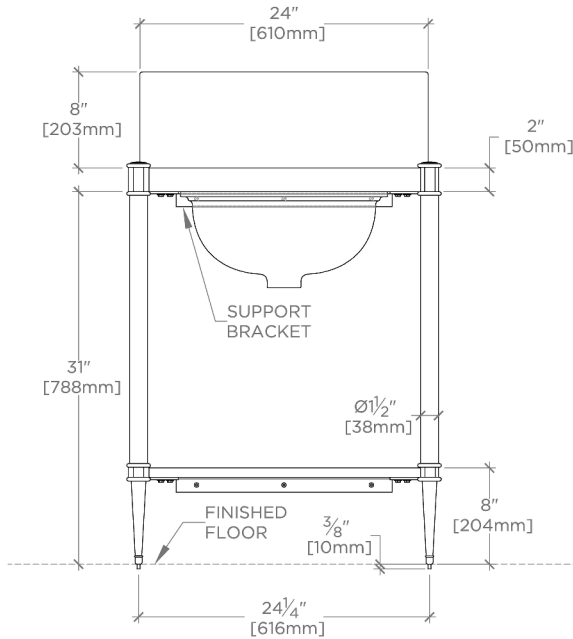

### TECHNICAL DETAILS

Depth To Overflow: 2.67"  
Depth/Width: 22"  
Drain Hole Depth: 1 7/8"  
Drain Hole Diameter: 1 3/4"  
Drain Style: Center Drain  
Fittings Hole Diameter: 1 3/8"  
Height: 33"  
Length: 24"

## CAWS10

24" with MRLVHU Sink 24" 5CM

TOP VIEW

SCALE: 3/4"=1'-0"

FRONT VIEW

SCALE: 3/4"=1'-0"

SIDE VIEW

SCALE: 3/4"=1'-0"