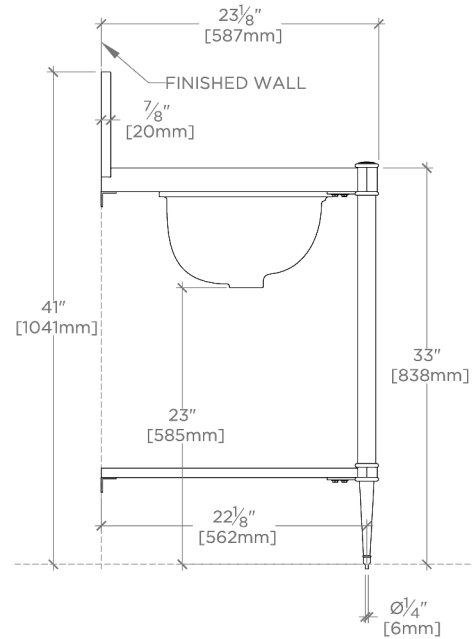

### TECHNICAL DETAILS

Depth To Overflow: 2.67"  
Depth/Width: 22"  
Drain Hole Depth: 1 7/8"  
Drain Hole Diameter: 1 3/4"  
Drain Style: Center Drain  
Fittings Hole Diameter: 1 3/8"  
Height: 33"  
Length: 24"

## CAWS10

24" with MRLVHU Sink 24" 5CM

TOP VIEW

SCALE: 3/4"=1'-0"

FRONT VIEW

SCALE: 3/4"=1'-0"

SIDE VIEW

SCALE: 3/4"=1'-0"