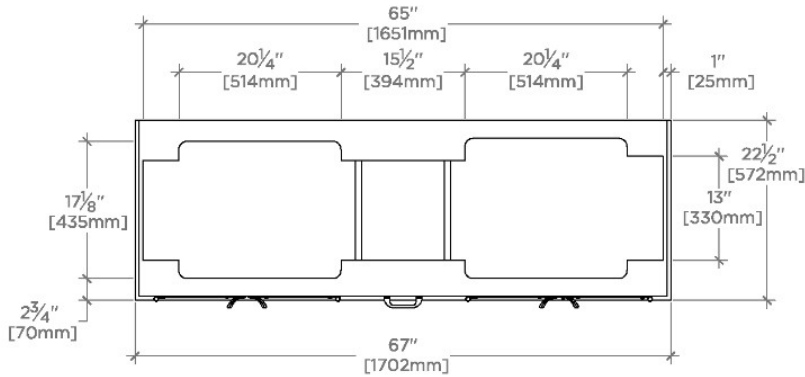

## Bridle

100739

Bridle Double Vanity with Square Legs and Hardware 66" x 22" x 33 1/4"

SHOWN IN BRIDLE DOUBLE VANITY WITH SQUARE LEGS AND HARDWARE 66" X 22" X 33 1/4" | 100739

### TECHNICAL DETAILS

ADA Compliance: No  
 Adjustable Levelers Feet: N  
 Fittings Hole Depth: 32 mm  
 Fittings Hole Diameter: 35 mm  
 Primary Material: Wood  
 Sink Visibility: N

## Bridle

100739

Bridle Double Vanity with Square Legs and Hardware 66" x  
22" x 33 1/4"

TOP VIEW

SCALE: 1/2"=1'-0"

FRONT VIEW

SCALE: 1/2"=1'-0"

SIDE VIEW

SCALE: 1/2"=1'-0"