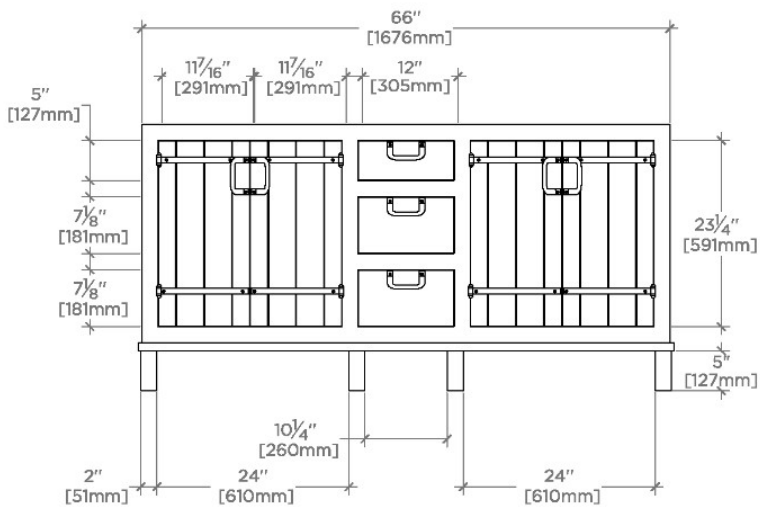

## Bridle

100739

Bridle Double Vanity with Square Legs and Hardware 66" x 22" x 33 1/4"

SHOWN IN BRIDLE DOUBLE VANITY WITH SQUARE LEGS AND HARDWARE 66" X 22" X 33 1/4" | 100739

## Bridle

100739

Bridle Double Vanity with Square Legs and Hardware 66" x  
22" x 33 1/4"

TOP VIEW

SCALE: 1/2"=1'-0"

FRONT VIEW

SCALE: 1/2"=1'-0"

SIDE VIEW

SCALE: 1/2"=1'-0"