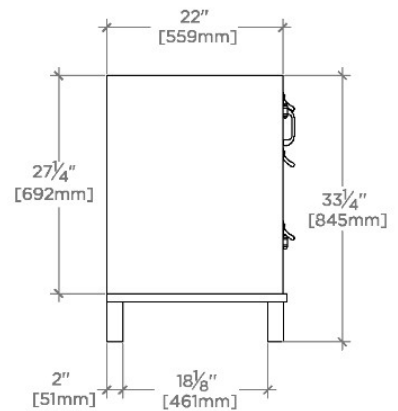

## Bridle

100739

Bridle Double Vanity with Square Legs and Hardware 66" x 22" x 33 1/4"

SHOWN IN BRIDLE DOUBLE VANITY WITH SQUARE LEGS AND HARDWARE 66" X 22" X 33 1/4" | 100739

## Bridle

100739

Bridle Double Vanity with Square Legs and Hardware 66" x  
22" x 33 1/4"

TOP VIEW

SCALE: 1/2"=1'-0"

FRONT VIEW

SCALE: 1/2"=1'-0"

SIDE VIEW

SCALE: 1/2"=1'-0"