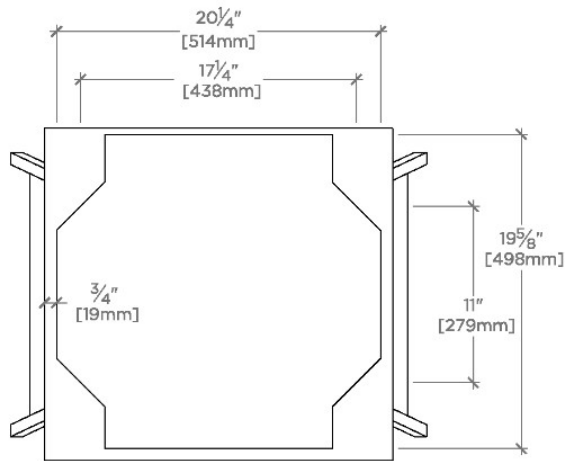

## Rowan

ROWS01

Rowan Single Washstand 26" x 20 3/4" x 33 1/2"

SHOWN IN ROWAN SINGLE WASHSTAND 26" X 20 3/4" X 33 1/2" | ROWS01

### TECHNICAL DETAILS

Adjustable Levelers Feet: Y  
Depth/Width: 527 mm  
Height: 851 mm  
Leg Material: Metal  
Length: 660 mm  
Number Of Legs: Four  
Primary Material: Solid Brass  
Sink Visibility: Y  
Suggested Application: Bath

### PRODUCT FEATURES

Solid brass construction

Hand applied finish

Slab tops, shelves, and sinks are sold separately

Not available in Custom Sizes

Shown with SALV25; oval undermount sink size not to exceed 17 13/16" x 15 1/16" x 7 11/16".

### PRODUCT (NOTES)

Rowan Single Washstand 26" x 20 3/4" x 33 1/2"

TOP VIEW

SCALE: 1"=1'-0"

FRONT VIEW

SCALE: 1"=1'-0"

SIDE VIEW

SCALE: 1"=1'-0"