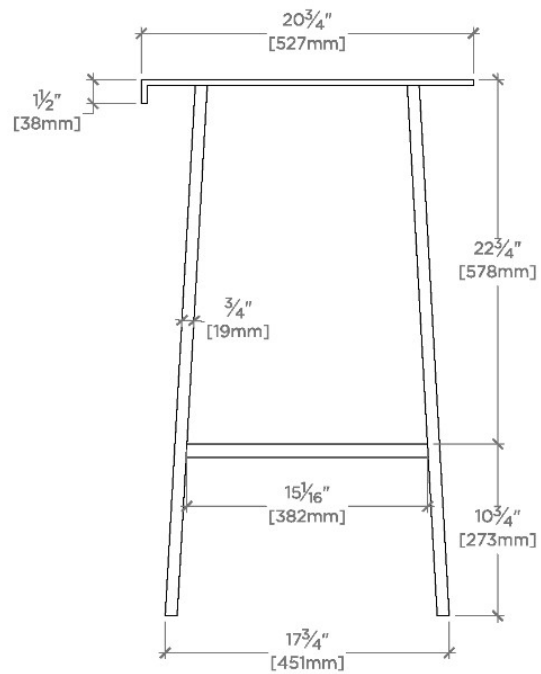

## Rowan

ROWS01

Rowan Single Washstand 26" x 20 3/4" x 33 1/2"

SHOWN IN ROWAN SINGLE WASHSTAND 26" X 20 3/4" X 33 1/2" | ROWS01

### TECHNICAL DETAILS

Adjustable Levelers Feet: Y  
Depth/Width: 527 mm  
Height: 851 mm  
Leg Material: Metal  
Length: 660 mm  
Number Of Legs: Four  
Primary Material: Solid Brass  
Sink Visibility: Y  
Suggested Application: Bath

### PRODUCT FEATURES

Solid brass construction

Hand applied finish

Slab tops, shelves, and sinks are sold separately

Not available in Custom Sizes

Shown with SALV25; oval undermount sink size not to exceed 17 13/16" x 15 1/16" x 7 11/16".

### PRODUCT (NOTES)

Rowan Single Washstand 26" x 20 3/4" x 33 1/2"

TOP VIEW

SCALE: 1"=1'-0"

FRONT VIEW

SCALE: 1"=1'-0"

SIDE VIEW

SCALE: 1"=1'-0"