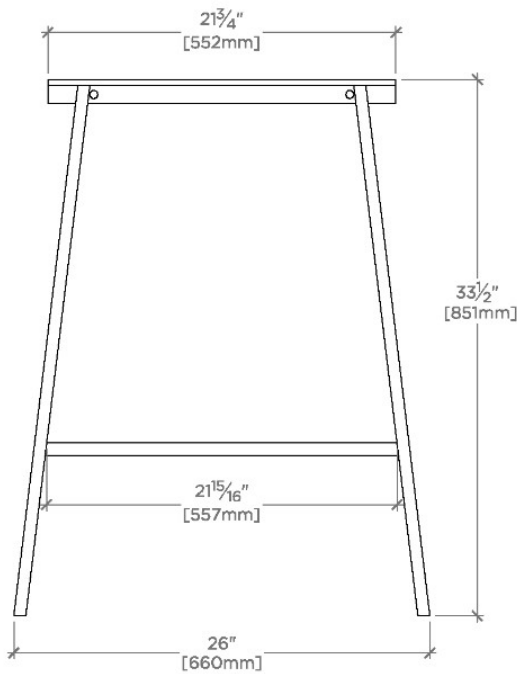

## Rowan

ROWS01

Rowan Single Washstand 26" x 20 3/4" x 33 1/2"

SHOWN IN ROWAN SINGLE WASHSTAND 26" X 20 3/4" X 33 1/2" | ROWS01

### TECHNICAL DETAILS

Adjustable Levelers Feet: Y  
Depth/Width: 527 mm  
Height: 851 mm  
Leg Material: Metal  
Length: 660 mm  
Number Of Legs: Four  
Primary Material: Solid Brass  
Sink Visibility: Y  
Suggested Application: Bath

### PRODUCT FEATURES

Solid brass construction

Hand applied finish

Slab tops, shelves, and sinks are sold separately

Not available in Custom Sizes

Shown with SALV25; oval undermount sink size not to exceed 17 13/16" x 15 1/16" x 7 11/16".

### PRODUCT (NOTES)

Rowan Single Washstand 26" x 20 3/4" x 33 1/2"

TOP VIEW

SCALE: 1"=1'-0"

FRONT VIEW

SCALE: 1"=1'-0"

SIDE VIEW

SCALE: 1"=1'-0"