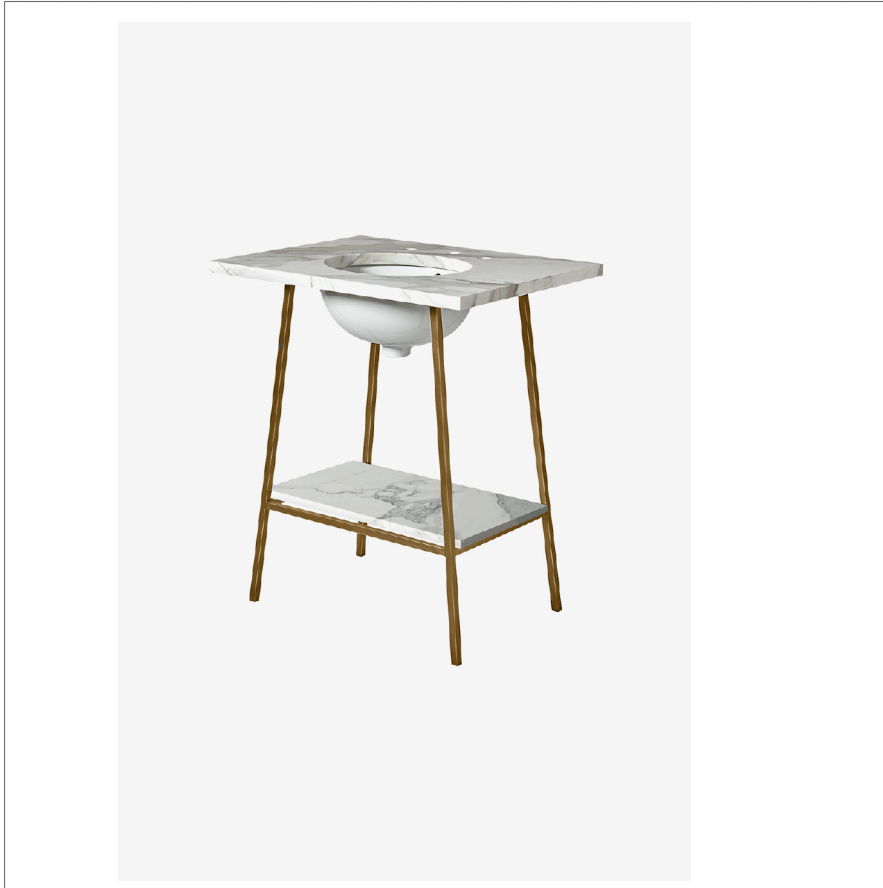

## Rowan

ROWS01

Rowan Single Washstand 26" x 20 3/4" x 33 1/2"

SHOWN IN ROWAN SINGLE WASHSTAND 26" X 20 3/4" X 33 1/2" | ROWS01

### TECHNICAL DETAILS

Adjustable Levelers Feet: Y  
Depth/Width: 527 mm  
Height: 851 mm  
Leg Material: Metal  
Length: 660 mm  
Number Of Legs: Four  
Primary Material: Solid Brass  
Sink Visibility: Y  
Suggested Application: Bath

### INSPIRATION

Inspired by mid-century classics, the sleek construction of the Rowan collection captures the allure of minimalist design in both modern and traditional spaces. The slim architectural forms of the solid brass washstand showcase the beauty and texture of its metal and stone.

### PRODUCT (NOTES)

Rowan Single Washstand 26" x 20 3/4" x 33 1/2"

TOP VIEW

SCALE: 1"=1'-0"

FRONT VIEW

SCALE: 1"=1'-0"

SIDE VIEW

SCALE: 1"=1'-0"