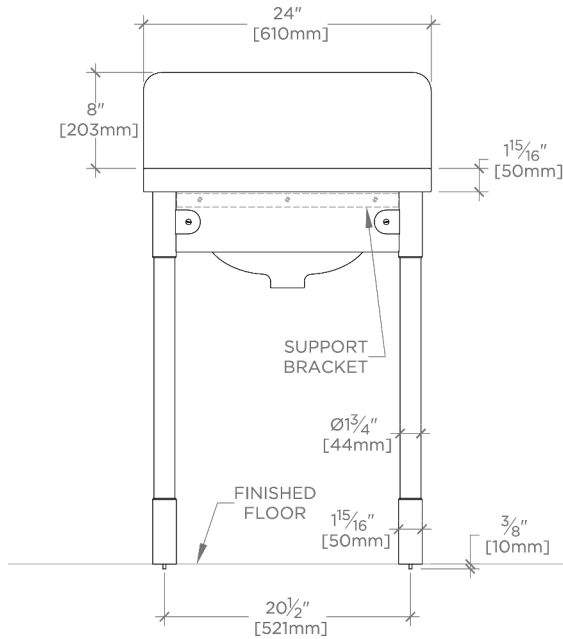

TECHNICAL DETAILS

Depth To Overflow: 2.67"
Drain Hole Depth: 1 7/8"
Drain Hole Diameter: 1 3/4"
Drain Style: Center Drain
Fittings Hole Diameter: 1 3/8"
Overflow Opening: Yes

CODES & STANDARDS

CERTIFICATIONS

PRODUCT (NOTES)

WATERWORKS

WRIGHT

WRWS01

Wright Single Knurled- Metal Apron two legs with MRLVHU Sink and 24" 5CM Plain Radius Slab, Shelf, and Backsplash

TOP VIEW

SCALE: 3/4"=1'-0"

FRONT VIEW

SCALE: 3/4"=1'-0"

SIDE VIEW

SCALE: 3/4"=1'-0"