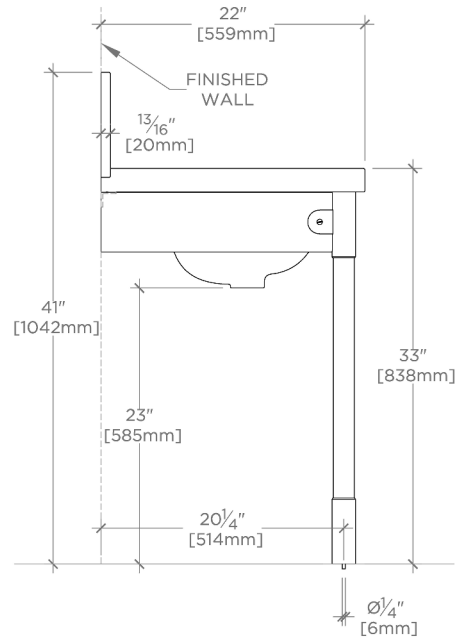

TECHNICAL DETAILS

Depth To Overflow: 2.67"
Drain Hole Depth: 1 7/8"
Drain Hole Diameter: 1 3/4"
Drain Style: Center Drain
Fittings Hole Diameter: 1 3/8"
Overflow Opening: Yes

CODES & STANDARDS

CERTIFICATIONS

PRODUCT (NOTES)

WATERWORKS

WRIGHT

WRWS01

Wright Single Knurled- Metal Apron two legs with MRLVHU Sink and 24" 5CM Plain Radius Slab, Shelf, and Backsplash

TOP VIEW

SCALE: 3/4"=1'-0"

FRONT VIEW

SCALE: 3/4"=1'-0"

SIDE VIEW

SCALE: 3/4"=1'-0"