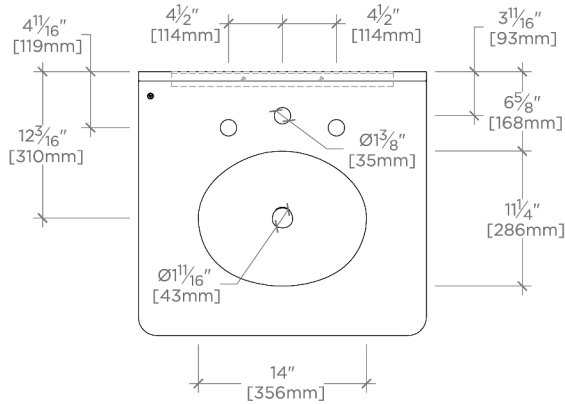

TECHNICAL DETAILS

Depth To Overflow: 2.67"
Drain Hole Depth: 1 7/8"
Drain Hole Diameter: 1 3/4"
Drain Style: Center Drain
Fittings Hole Diameter: 1 3/8"
Overflow Opening: Yes

CODES & STANDARDS

CERTIFICATIONS

PRODUCT (NOTES)

WATERWORKS

WRIGHT

WRWS01

Wright Single Knurled- Metal Apron two legs with MRLVHU Sink and 24" 5CM Plain Radius Slab, Shelf, and Backsplash

TOP VIEW

SCALE: 3/4"=1'-0"

FRONT VIEW

SCALE: 3/4"=1'-0"

SIDE VIEW

SCALE: 3/4"=1'-0"