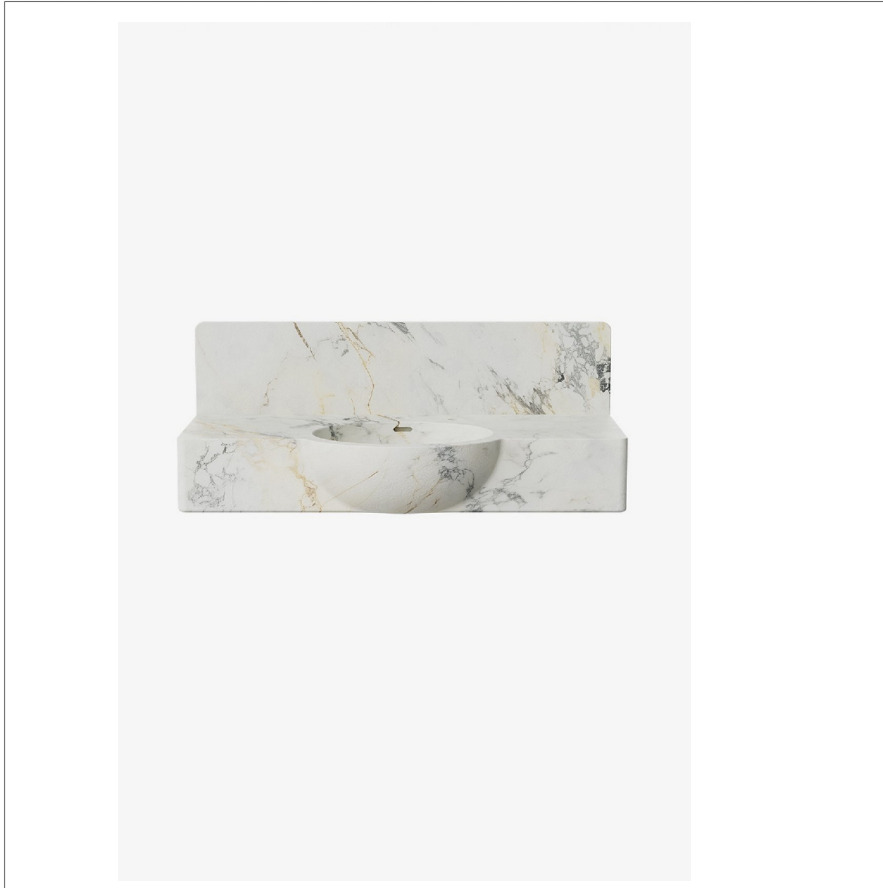

Doria

DOCS06

Doria Deck Mounted Marble Lavatory Sink 36" x 21 3/4" x 6"
with 36" x 8" x 3/4" Backsplash

SHOWN IN DORIA DECK MOUNTED MARBLE LAVATORY SINK 36" X 21 3/4" X 6" WITH 36" X 8" X 3/4" BACKSPLASH | DOCS06

TECHNICAL DETAILS

Depth To Overflow: 83 mm
Drain Hole Depth: 48 mm
Drain Hole Diameter: 44 mm
Drain Style: Center Drain
Fittings Hole Diameter: 35 mm
Overflow Opening: Yes

INSPIRATION

Shaped from a single block of hand-selected Italian marble, Doria exemplifies enduring elegance through its gentle curves and sculptural form. Radiused corners soften the design, while the integrated 9-inch backsplash adds height and drama.

CODES & STANDARDS

PRODUCT FEATURES

Designed by and exclusive to Waterworks

Sourced and made in Italy

Carved from a solid block of stone. Packaged item weight: 268 lbs

Comes pre-cut for deck-mounted faucet and handles