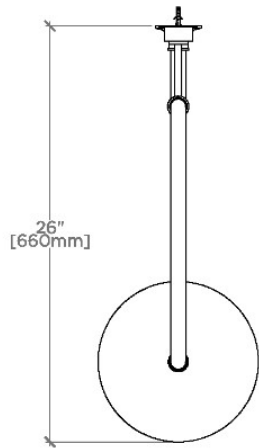

Julia

JUS10G

Julia 10" Rain Showerhead with 20" Wall Mounted
Gooseneck Shower Arm

SHOWN IN JULIA 10" RAIN SHOWERHEAD WITH 20" WALL MOUNTED GOOSENECK SHOWER ARM | JUS10G

TECHNICAL DETAILS

Adjustable Versus Fixed Spray: Fixed
Fittings Hole Diameter: 32 mm
Flow Restriction Options: 1.5, 1.75, 2.0
Inlet Connection Size: 1/2"
Inlet Connection Type: Female Straight Threads with
Rubber Washer
Pivot: Y
Primary Material: Brass
Restricted Maximum Flow Rate: 6.6 liters/min
Water Pressure Maximum: 6.0 bar
Water Pressure Minimum: 1.5 bar
Water Pressure Recommended: 3.0 bar

Includes a 20" wall mounted gooseneck shower arm

Stocked in Brass, Chrome and Nickel

Rain showerhead available in 1.75gpm (6.6L/min) flow rate

CERTIFICATIONS

PRODUCT (NOTES)

Julia

JUS10G

Julia 10" Rain Showerhead with 20" Wall Mounted
Gooseneck Shower Arm

TOP VIEW SCALE: 1"=1'-0"

FRONT VIEW SCALE: 1"=1'-0"

SIDE VIEW SCALE: 1"=1'-0"