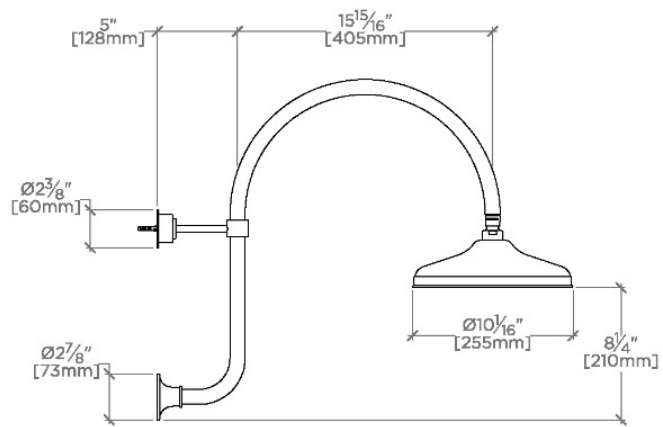

Julia

JUS10G

Julia 10" Rain Showerhead with 20" Wall Mounted
Gooseneck Shower Arm

SHOWN IN JULIA 10" RAIN SHOWERHEAD WITH 20" WALL MOUNTED GOOSENECK SHOWER ARM | JUS10G

TECHNICAL DETAILS

Adjustable Versus Fixed Spray: Fixed
Fittings Hole Diameter: 32 mm
Flow Restriction Options: 1.5, 1.75, 2.0
Inlet Connection Size: 1/2"
Inlet Connection Type: Female Straight Threads with
Rubber Washer
Pivot: Y
Primary Material: Brass
Restricted Maximum Flow Rate: 6.6 liters/min
Water Pressure Maximum: 6.0 bar
Water Pressure Minimum: 1.5 bar
Water Pressure Recommended: 3.0 bar

CODES & STANDARDS

JUS10GX, ASME A112.18.1/CSA B125.1, CEC(1.5GPM & 1.75GPM Only), WaterSense(1.5GPM, 1.75GPM & 2.0GPM Only), DOE, State of MA

PRODUCT FEATURES

Made of Brass

Features a swivel 10" rain showerhead with easy clean rubber nozzles

Includes a 20" wall mounted gooseneck shower arm

Stocked in Brass, Chrome and Nickel

Rain showerhead available in 1.75gpm (6.6L/min) flow rate

CERTIFICATIONS

PRODUCT (NOTES)

Julia

JUS10G

Julia 10" Rain Showerhead with 20" Wall Mounted
Gooseneck Shower Arm

TOP VIEW SCALE: 1"=1'-0"

FRONT VIEW SCALE: 1"=1'-0"

SIDE VIEW SCALE: 1"=1'-0"