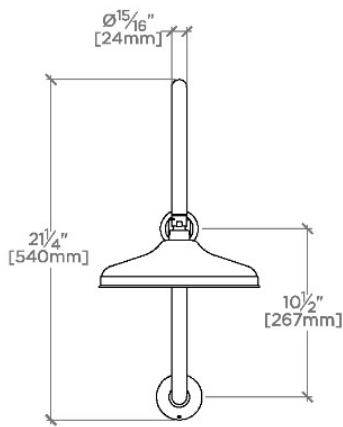

Julia

JUS10G

Julia 10" Rain Showerhead with 20" Wall Mounted
Gooseneck Shower Arm

SHOWN IN JULIA 10" RAIN SHOWERHEAD WITH 20" WALL MOUNTED GOOSENECK SHOWER ARM | JUS10G

TECHNICAL DETAILS

Adjustable Versus Fixed Spray: Fixed
Fittings Hole Diameter: 32 mm
Flow Restriction Options: 1.5, 1.75, 2.0
Inlet Connection Size: 1/2"
Inlet Connection Type: Female Straight Threads with
Rubber Washer
Pivot: Y
Primary Material: Brass
Restricted Maximum Flow Rate: 6.6 liters/min
Water Pressure Maximum: 6.0 bar
Water Pressure Minimum: 1.5 bar
Water Pressure Recommended: 3.0 bar

Includes a 20" wall mounted gooseneck shower arm

Stocked in Brass, Chrome and Nickel

Rain showerhead available in 1.75gpm (6.6L/min) flow rate

CERTIFICATIONS

PRODUCT (NOTES)

Julia

JUS10G

Julia 10" Rain Showerhead with 20" Wall Mounted
Gooseneck Shower Arm

TOP VIEW SCALE: 1"=1'-0"

FRONT VIEW SCALE: 1"=1'-0"

SIDE VIEW SCALE: 1"=1'-0"