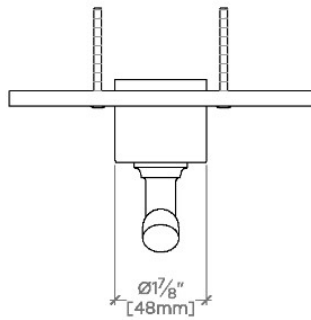

## Bond

BPB210

Bond Solo Series Round Pressure Balance Control Valve Trim  
with Lever Handle

TOP VIEW

SCALE: 3"=1'-0"

FRONT VIEW

SCALE: 3"=1'-0"

SIDE VIEW

SCALE: 3"=1'-0"