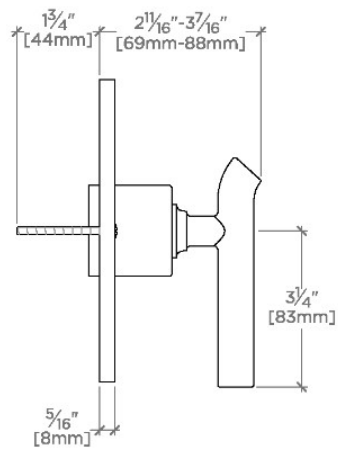

### TECHNICAL DETAILS

ADA Compliance: Yes  
Fittings Hole Diameter: 89 mm  
Integrated Diverter: N  
Primary Material: Brass

## Bond

BPB210

Bond Solo Series Round Pressure Balance Control Valve Trim  
with Lever Handle

TOP VIEW

SCALE: 3"=1'-0"

FRONT VIEW

SCALE: 3"=1'-0"

SIDE VIEW

SCALE: 3"=1'-0"