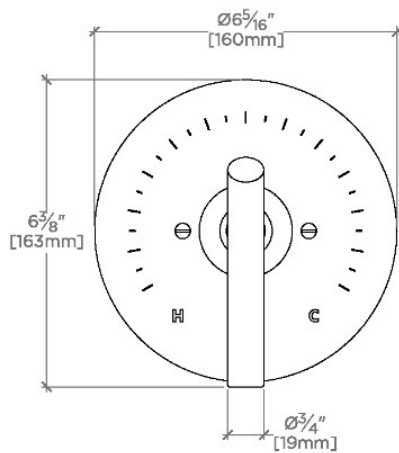

## Bond

BPB210

Bond Solo Series Round Pressure Balance Control Valve Trim  
with Lever Handle

TOP VIEW

SCALE: 3"=1'-0"

FRONT VIEW

SCALE: 3"=1'-0"

SIDE VIEW

SCALE: 3"=1'-0"