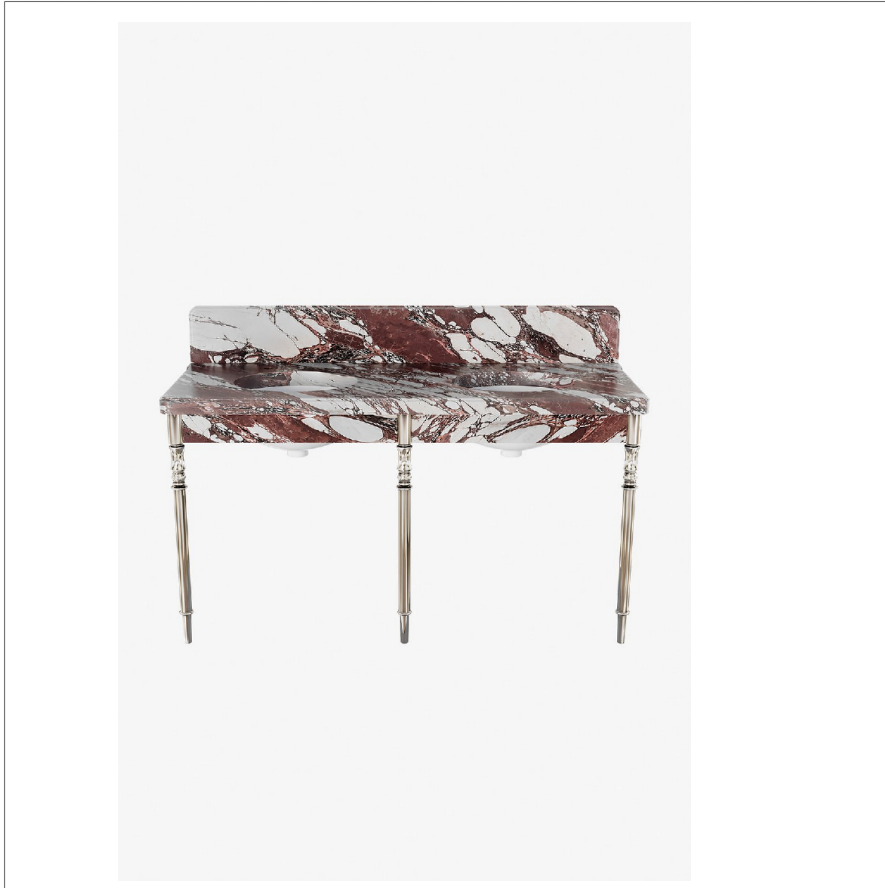

Legacy

LEWS60

Legacy Double Turned three legs with MRLVCU Sink and 60" 5CM Reverse Ogee Slab and Backsplash and Marble APRON

SHOWN IN LEGACY DOUBLE TURNED THREE LEGS WITH MRLVCU SINK AND 60" 5CM REVERSE OGEE SLAB AND BACKSPLASH AND MARBLE APRON | LEWS60

TECHNICAL DETAILS

ADA Compliance: No
Adjustable Levelers Feet: N
Leg Material: Metal
Number Of Legs: Four
Primary Material: Brass
Sink Visibility: N

INSPIRATION

Crafted from turned brass, Legacy offers a versatile and sophisticated look that's grounded in tradition. Solid brass legs, modeled on classical Regency styles, attach seamlessly to the stone countertop or carved sink.