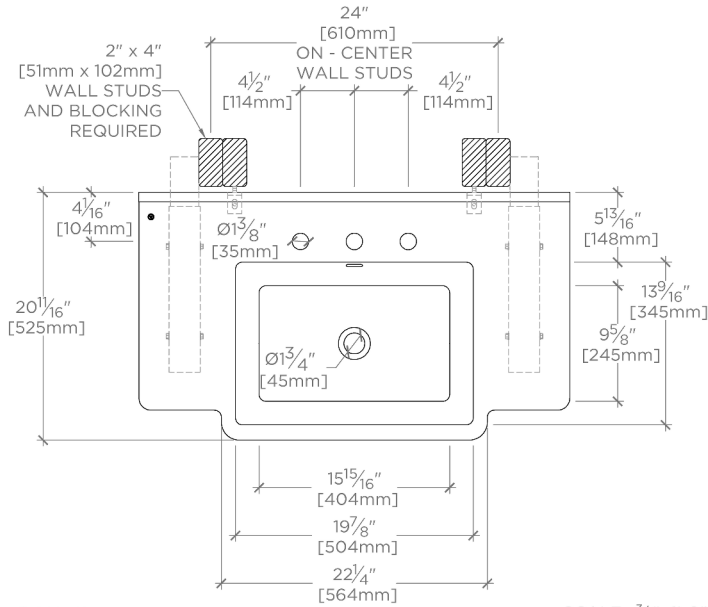

Marbella

MBCS03

Marbella Deck Mounted Marble Lavatory Sink 36" x 20 3/4" x 6" with 36" x 8" x 3/4" Backsplash

SHOWN IN MARBELLA DECK MOUNTED MARBLE LAVATORY SINK 36" X 20 3/4" X 6" WITH 36" X 8" X 3/4" BACKSPLASH | MBCS03

TECHNICAL DETAILS

Depth To Overflow: 64 mm
Drain Hole Depth: 48 mm
Drain Hole Diameter: 44 mm
Drain Style: Center Drain
Fittings Hole Diameter: 35 mm
Overflow Opening: Yes

INSPIRATION

Marbella exemplifies angular refinement through sculptural square forms that showcase fine stone's beauty, while gently softened edges exude quiet sophistication. The design's ample deck makes it equally suited for powder or primary baths.

Features an integrated overflow

CERTIFICATIONS

PRODUCT (NOTES)

WATERWORKS

Marbella

MBCS03

Marbella Deck Mounted Marble Lavatory Sink 36" x 20 3/4" x 6" with 36" x 8" x 3/4" Backsplash

REQUIRED MOUNTING HARDWARE (SOLD SEPARATELY)

STYLE: 106801

DESCRIPTION: UNIVERSAL PAIR (L/R) 18" STAINLESS STEEL ADJUSTABLE CONCEALED SUPPORT BRACKETS, WALL SUPPORT BRACKETS AND HARDWARE FOR WALL MOUNTED STONE SINK.