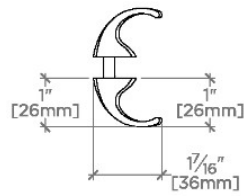

Foro

FRHW88

Foro 8" Back-to-Back Shower Door Pull

SHOWN IN FORO 8" BACK-TO-BACK SHOWER DOOR PULL | FRHW88

TECHNICAL DETAILS

INSPIRATION

A mix of historical references, including finely etched vintage silver, come together in this twist on classical design - a wonderfully elegant formal statement.

CODES & STANDARDS

PRODUCT FEATURES

Solid Brass

Lost Wax Cast

Made in the USA

Back-to-back mounting with 6" spread

Works for doors a minimum of 3/8"-1/2" thick. Larger door thicknesses available upon request. Door thickness to be specified at time of order.

CERTIFICATIONS

PRODUCT (NOTES)

Foro

FRHW88

Foro 8" Back-to-Back Shower Door Pull

TOP VIEW SCALE: 3"=1'-0"

FRONT VIEW SCALE: 3"=1'-0"

SIDE VIEW SCALE: 3"=1'-0"