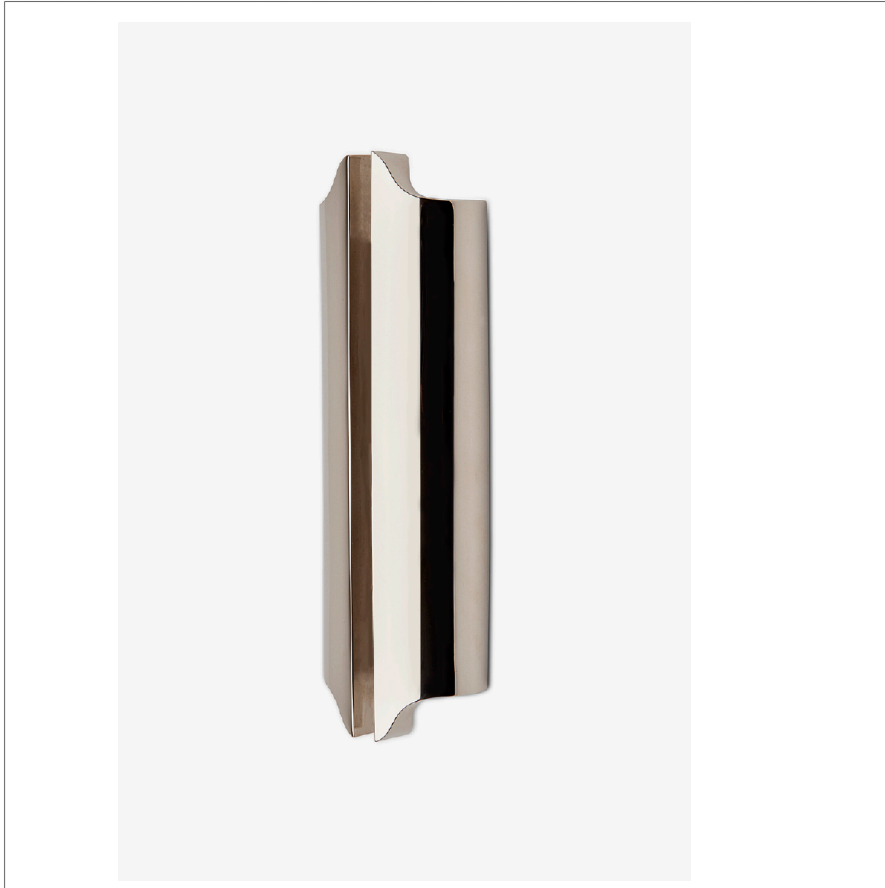

Foro

FRHW88

Foro 8" Back-to-Back Shower Door Pull

SHOWN IN FORO 8" BACK-TO-BACK SHOWER DOOR PULL | FRHW88

TECHNICAL DETAILS

INSPIRATION

A mix of historical references, including finely etched vintage silver, come together in this twist on classical design - a wonderfully elegant formal statement.

CODES & STANDARDS

PRODUCT FEATURES

Solid Brass

Lost Wax Cast

Made in the USA

Back-to-back mounting with 6" spread

Works for doors a minimum of 3/8"-1/2" thick. Larger door thicknesses available upon request. Door thickness to be specified at time of order.

CERTIFICATIONS

PRODUCT (NOTES)

Foro

FRHW88

Foro 8" Back-to-Back Shower Door Pull

TOP VIEW SCALE: 3"=1'-0"

FRONT VIEW SCALE: 3"=1'-0"

SIDE VIEW SCALE: 3"=1'-0"