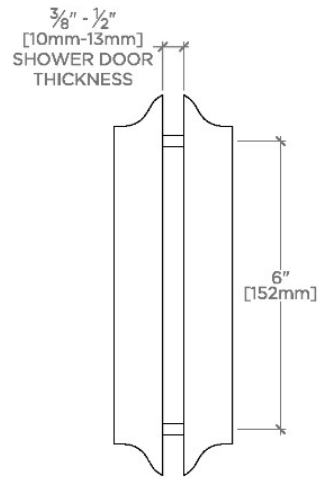

Foro

FRHW88

Foro 8" Back-to-Back Shower Door Pull

SHOWN IN FORO 8" BACK-TO-BACK SHOWER DOOR PULL | FRHW88

TECHNICAL DETAILS

INSPIRATION

A mix of historical references, including finely etched vintage silver, come together in this twist on classical design - a wonderfully elegant formal statement.

CODES & STANDARDS

PRODUCT FEATURES

Solid Brass

Lost Wax Cast

Made in the USA

Back-to-back mounting with 6" spread

Works for doors a minimum of 3/8"-1/2" thick. Larger door thicknesses available upon request. Door thickness to be specified at time of order.

CERTIFICATIONS

PRODUCT (NOTES)

Foro

FRHW88

Foro 8" Back-to-Back Shower Door Pull

TOP VIEW SCALE: 3"=1'-0"

FRONT VIEW SCALE: 3"=1'-0"

SIDE VIEW SCALE: 3"=1'-0"