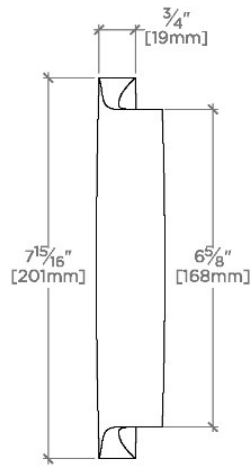

Foro

FRHW88

Foro 8" Back-to-Back Shower Door Pull

SHOWN IN FORO 8" BACK-TO-BACK SHOWER DOOR PULL | FRHW88

TECHNICAL DETAILS

INSPIRATION

A mix of historical references, including finely etched vintage silver, come together in this twist on classical design - a wonderfully elegant formal statement.

CODES & STANDARDS

PRODUCT FEATURES

Solid Brass

Lost Wax Cast

Made in the USA

Back-to-back mounting with 6" spread

Works for doors a minimum of 3/8"-1/2" thick. Larger door thicknesses available upon request. Door thickness to be specified at time of order.

CERTIFICATIONS

PRODUCT (NOTES)

Foro

FRHW88

Foro 8" Back-to-Back Shower Door Pull

TOP VIEW SCALE: 3"=1'-0"

FRONT VIEW SCALE: 3"=1'-0"

SIDE VIEW SCALE: 3"=1'-0"