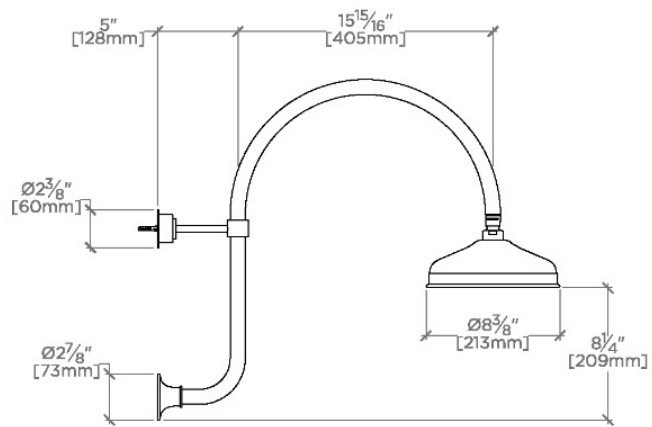

Julia

JUS18G

Julia 8" Rain Showerhead with 20" Wall Mounted Gooseneck Shower Arm

SHOWN IN JULIA 8" RAIN SHOWERHEAD WITH 20" WALL MOUNTED GOOSENECK SHOWER ARM | JUS18G

TECHNICAL DETAILS

Adjustable Versus Fixed Spray: Fixed
Fittings Hole Diameter: 32 mm
Flow Restriction Options: 1.5, 1.75, 2.0
Inlet Connection Size: 1/2"
Inlet Connection Type: Female Straight Threads with Rubber Washer
Pivot: Y
Primary Material: Brass
Restricted Maximum Flow Rate: 6.6 liters/min
Water Pressure Maximum: 6.0 bar
Water Pressure Minimum: 1.5 bar
Water Pressure Recommended: 3.0 bar

CODES & STANDARDS

JUS18GX, ASME A112.18.1/CSA B125.1, CEC(1.5GPM & 1.75GPM Only), WaterSense(1.5GPM, 1.75GPM & 2.0GPM Only), DOE, State of MA

PRODUCT FEATURES

Made of Brass

Features a swivel 8" rain showerhead with easy clean rubber nozzles

Includes a 20" wall mounted gooseneck shower arm

Stocked in Brass, Chrome and Nickel

Rain showerhead available in 1.75gpm (6.6L/min) flow rate

CERTIFICATIONS

PRODUCT (NOTES)

Julia

JUS18G

Julia 8" Rain Showerhead with 20" Wall Mounted Gooseneck Shower Arm

TOP VIEW SCALE: 1"=1'-0"

FRONT VIEW SCALE: 1"=1'-0"

SIDE VIEW SCALE: 1"=1'-0"