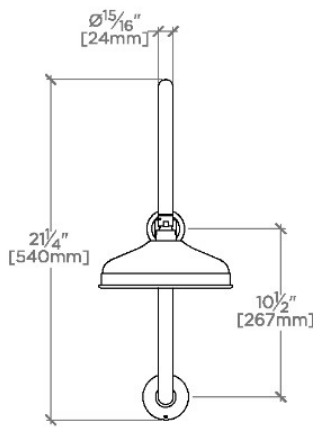

Julia

JUS18G

Julia 8" Rain Showerhead with 20" Wall Mounted Gooseneck Shower Arm

SHOWN IN JULIA 8" RAIN SHOWERHEAD WITH 20" WALL MOUNTED GOOSENECK SHOWER ARM | JUS18G

TECHNICAL DETAILS

Adjustable Versus Fixed Spray: Fixed
Fittings Hole Diameter: 32 mm
Flow Restriction Options: 1.5, 1.75, 2.0
Inlet Connection Size: 1/2"
Inlet Connection Type: Female Straight Threads with Rubber Washer
Pivot: Y
Primary Material: Brass
Restricted Maximum Flow Rate: 6.6 liters/min
Water Pressure Maximum: 6.0 bar
Water Pressure Minimum: 1.5 bar
Water Pressure Recommended: 3.0 bar

Includes a 20" wall mounted gooseneck shower arm

Stocked in Brass, Chrome and Nickel

Rain showerhead available in 1.75gpm (6.6L/min) flow rate

CERTIFICATIONS

PRODUCT (NOTES)

Julia

JUS18G

Julia 8" Rain Showerhead with 20" Wall Mounted Gooseneck Shower Arm

TOP VIEW SCALE: 1"=1'-0"

FRONT VIEW SCALE: 1"=1'-0"

SIDE VIEW SCALE: 1"=1'-0"