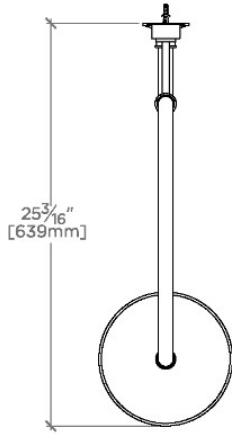

Julia

JUS18G

Julia 8" Rain Showerhead with 20" Wall Mounted Gooseneck Shower Arm

SHOWN IN JULIA 8" RAIN SHOWERHEAD WITH 20" WALL MOUNTED GOOSENECK SHOWER ARM | JUS18G

TECHNICAL DETAILS

Adjustable Versus Fixed Spray: Fixed
Fittings Hole Diameter: 32 mm
Flow Restriction Options: 1.5, 1.75, 2.0
Inlet Connection Size: 1/2"
Inlet Connection Type: Female Straight Threads with Rubber Washer
Pivot: Y
Primary Material: Brass
Restricted Maximum Flow Rate: 6.6 liters/min
Water Pressure Maximum: 6.0 bar
Water Pressure Minimum: 1.5 bar
Water Pressure Recommended: 3.0 bar

CODES & STANDARDS

JUS18GX, ASME A112.18.1/CSA B125.1, CEC(1.5GPM & 1.75GPM Only), WaterSense(1.5GPM, 1.75GPM & 2.0GPM Only), DOE, State of MA

PRODUCT FEATURES

Made of Brass

Features a swivel 8" rain showerhead with easy clean rubber nozzles

Includes a 20" wall mounted gooseneck shower arm

Stocked in Brass, Chrome and Nickel

Rain showerhead available in 1.75gpm (6.6L/min) flow rate

CERTIFICATIONS

PRODUCT (NOTES)

Julia

JUS18G

Julia 8" Rain Showerhead with 20" Wall Mounted Gooseneck Shower Arm

TOP VIEW SCALE: 1"=1'-0"

FRONT VIEW SCALE: 1"=1'-0"

SIDE VIEW SCALE: 1"=1'-0"