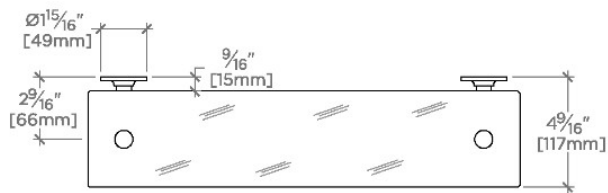

BSF018

Bond 18" Glass Shelf

TOP VIEW

SCALE: 1/2"=1'-0"

FRONT VIEW

SCALE: 1/2"=1'-0"

SIDE VIEW

SCALE: 1/2"=1'-0"