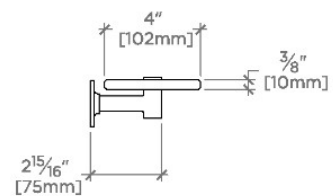

BSF018

Bond 18" Glass Shelf

TOP VIEW

SCALE: 1/2"=1'-0"

FRONT VIEW

SCALE: 1/2"=1'-0"

SIDE VIEW

SCALE: 1/2"=1'-0"