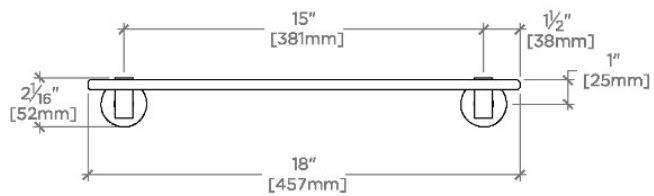

BSF018

Bond 18" Glass Shelf

TOP VIEW

SCALE: 1/2"=1'-0"

FRONT VIEW

SCALE: 1/2"=1'-0"

SIDE VIEW

SCALE: 1/2"=1'-0"