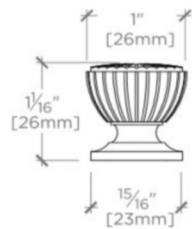

PRODUCT FEATURES

Solid Brass

Lost Wax Cast

Made in the USA

Includes per fixing: 8-32 1" Truss Head Machine Screw, Combo, Slotted and 8-32 1 1/2" Truss Head Machine Screw, Combo, Slotted

FORO

Foro 1" Fluted Knob

FRHW01

TOP VIEW SCALE: 6"=1'-0"

ISO VIEW SCALE: 6"=1'-0"

FRONT VIEW SCALE: 6"=1'-0"

SIDE VIEW SCALE: 6"=1'-0"