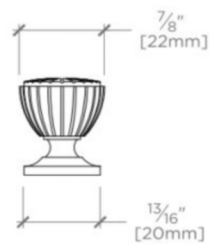

PRODUCT FEATURES

Solid Brass

Lost Wax Cast

Made in the USA

Includes per fixing: 8-32 1" Truss Head Machine Screw, Combo, Slotted and 8-32 1 1/2" Truss Head Machine Screw, Combo, Slotted

FORO

Foro 1" Fluted Knob

FRHW01

TOP VIEW SCALE: 6"=1'-0"

ISO VIEW SCALE: 6"=1'-0"

FRONT VIEW SCALE: 6"=1'-0"

SIDE VIEW SCALE: 6"=1'-0"